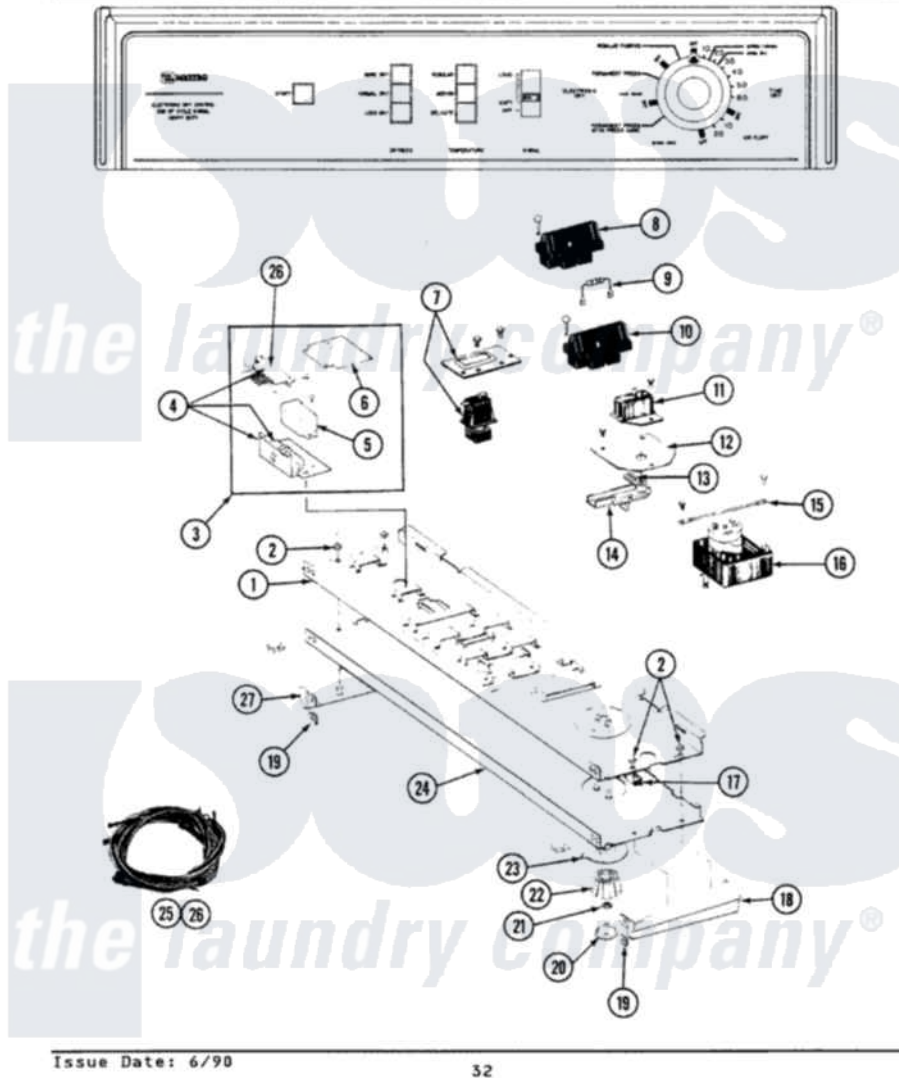

Maytag DE9800 01 - CONTROL PANEL

SECTION: CONTROL PANEL
MODEL: DE-DG9800

Issue Date: 6/90

32

Maytag [Residential Maytag DE9800 Dryer Parts](#) Parts Diagram 01 - CONTROL PANEL
Click on the part number to view part

Item	Original Part Number	Replaced By	Status	Part Description
1	314184			Back Up Plate
2	214872			Palnut, End Cap Note: Nut, Lamp Holder
3	307898		Not Available	ELECTRONIC CONTROL
"	211168	W10139210		Screw, 8-18 X 5/16
4	307897			Edge Board Connector
"	311863		Not Available	SCREW FOR CAUTION PLATE---NA
5	Y251119	3177991		Screw
"	307899			Relay
6	Y307896			Pc Board
7	307305			Switch Push To Start
"	211168	W10139210		Screw, 8-18 X 5/16
8	307304		Not Available	TEMP CONTROL SWITCH 3 BUTTON
"	213117	67006908		Screw, Ice Rack
9	306916			Resistor, Med Temp Elec

10	213117	67006908		Screw, Ice Rack
"	307304		Not Available	TEMP CONTROL SWITCH 3 BUTTON
11	Y305204		Not Available	BUZZER - ADJUSTABLE
"	211168	W10139210		Screw, 8-18 X 5/16
12	211168	W10139210		Screw, 8-18 X 5/16
"	314169	313610		Hndle-Door
13	314171		Not Available	PIVOT ARM FOR BUZZER
14	307364		Not Available	SLIDE ASSY
15	204807			Ground Wire, Supp. Pltte To Top Cover
"	211294	90767		Screw, 8A X 3/8 HeX Washer Head Tapping
16	Y307404			Timer
"	910708	488234		Screw 8-32 X 1/4
17	214897			Pad, Control Panel
18	210932			Screw, No.8 X 9/16 Ctsk Note: Screw, Inlet Duct
"	207216		Not Available	END CAP RH
19	214894			Fastener, End Cap
20	215821		Not Available	CAP, KNOB
21	312273			Nut, Control Knob
22	315041			Knob, Timer
23	315042			Dial Skirt
24	307321		Not Available	CONTROL PANEL
25	Y307269			Wire Harness
"	307256		Not Available	WIRE HARNESS
26	307422		Not Available	WIRE HARNESS
27	207215		Not Available	END CAP LH