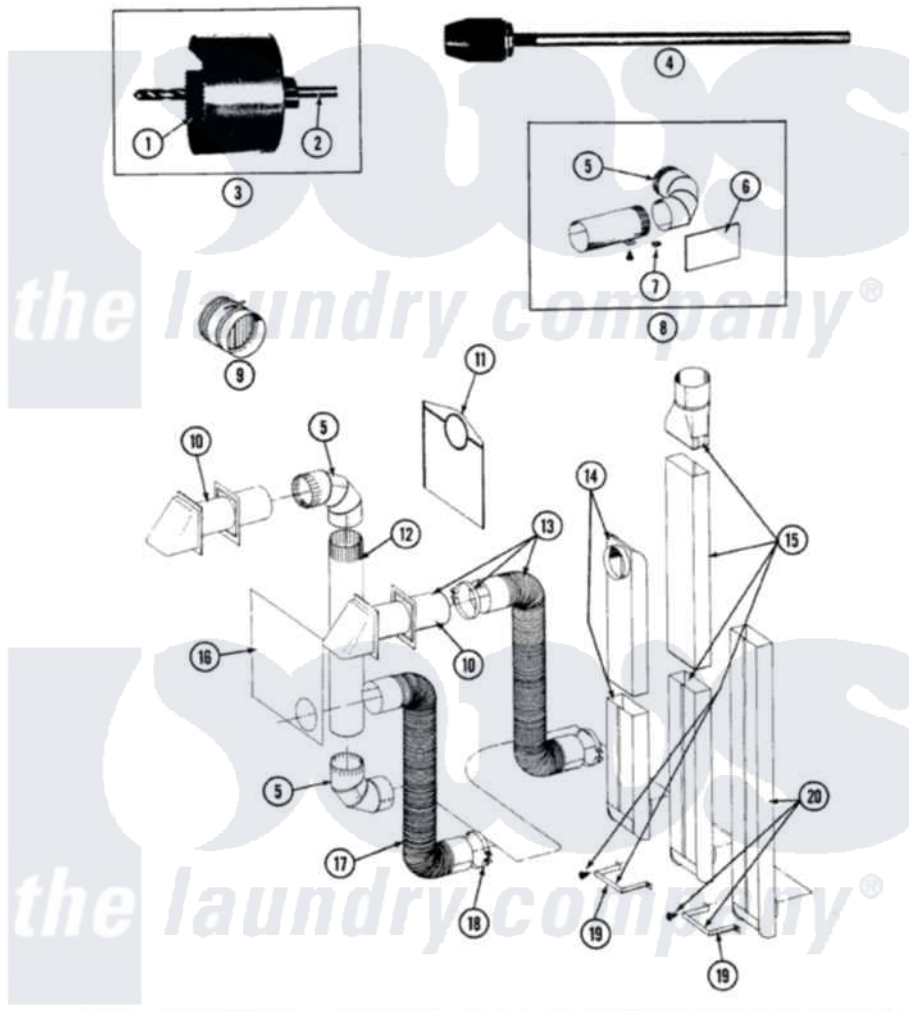

Maytag DE9800 06 - INSTALLATION ACCESSORIES

SECTION: INSTALLATION ACCESSORIES
 MODEL: ALL MODELS

Issue Date: 6/90

54

Maytag [Residential Maytag DE9800 Dryer Parts](#) Parts Diagram 06 - INSTALLATION ACCESSORIES
 Click on the part number to view part

Item	Original Part Number	Replaced By	Status	Part Description
1	038179		Not Available	BLADE, SAW
2	038180		Not Available	REPLACEMENT DRILL
3	038766		Not Available	HOLE SAW W/DRILL BIT
4	038767			Extension Chuck, Drill
5	Y059131			Elbow, Venting
6	312302			Insulation, Exhaust Duct Kit
7	213323			Fastener, Exhaust Duct Kit
8	Y304652			Exhaust Duct Kit
"	211294	90767		Screw, 8A X 3/8 HeX Washer Head Tapping
9	059146		Not Available	DAMPER, BACK DRAFT
10	Y059129	4396007RW		Vent Hood
11	311353		Not Available	BAG, LINT (DACRON)
12	Y059130			Pipe, Venting
13	Y059143			Flexible Vent Kit
14	Y059135			Vent Duct Assembly
15	059144		Not Available	RECTANGULAR VENT KIT

16	Y059134		PLATE, ALUM. WINDOW (15``X20``)
17	Y304353	4396010RP	6ft Scvent
18	Y304630		Clamp, Flexible Duct
19	313272		Bracket, Exhaust Deflector
"	211294	90767	Screw, 8A X 3/8 HeX Washer Head Tapping
20	303736	Not Available	EXHAUST DEFLECTOR KIT