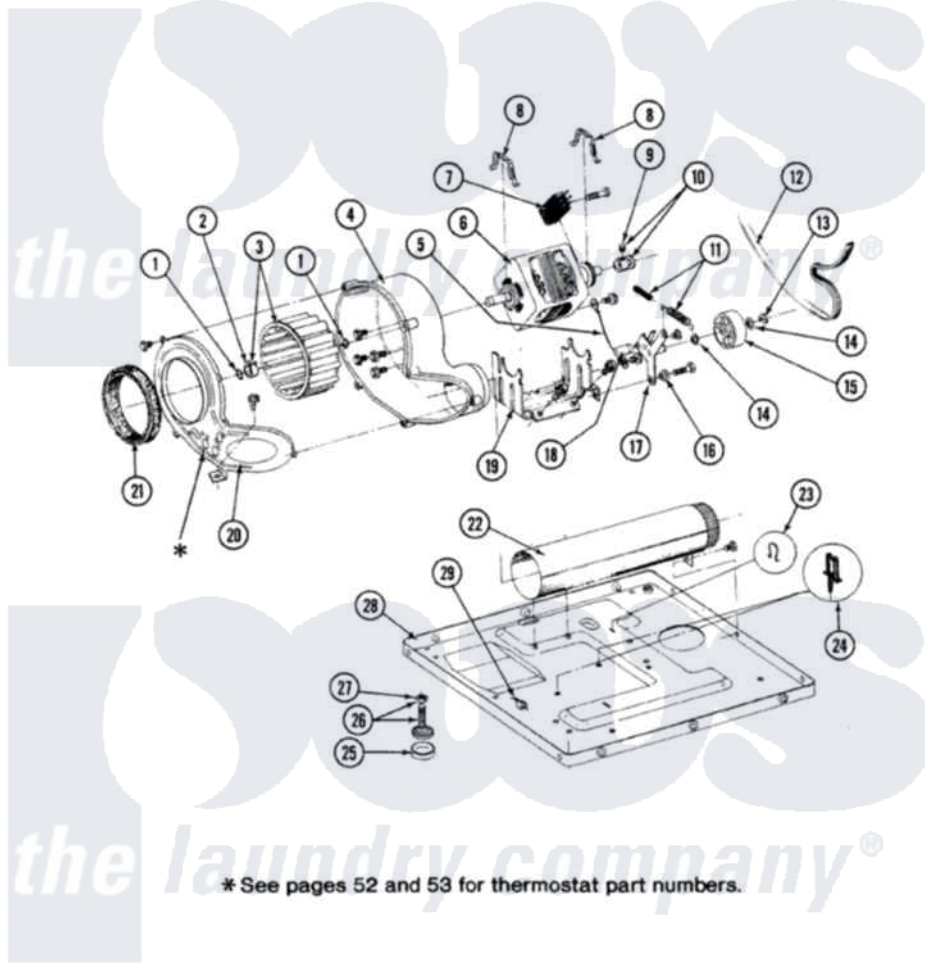

Maytag DE9800 08 - MOTOR, BLOWER, BASE FRAME & THERMOSTATS

SECTION: MOTOR, BLOWER, BASE FRAME & THERMOSTATS
 MODEL: DG-DE MODELS

Issue Date: 6/90

50

Maytag Residential Maytag DE9800 Dryer Parts Parts Diagram 08 - MOTOR, BLOWER, BASE FRAME & THERMOSTATS

[Click on the part number to view part](#)

Item	Original Part Number	Replaced By	Status	Part Description
1	410233	9703438		Ring-Retrn
2	312967			Clamp, Blower Housing
3	Y303836			Blower Wheel Assembly And Clamp
4	Y310632	1163839		Screw
"	Y312893			Housing, Blower
5	901220			Ground Wire
"	211294	90767		Screw, 8A X 3/8 HeX Washer Head Tapping
"	910343	488234		Screw 8-32 X 1/4
6	Y303358	W10410999		Motor-Drve
7	306207		Not Available	(PROD. No.303358-8 & No.303358-9)
"	Y303877		Not Available	SWITCH, MOTOR EXTERNAL START No.303358-2, No.303358-4, 303358-7
"	Y303879			Switch, Motor External Start
8	Y015825			Clip, Motor To Motor Support

9	Y053241		Set Screw, Motor Pulley
10	Y305185	6-3051850	Pulley- MO
11	Y303945		IDLER SPRING ASSY. W/PLUG
12	Y312959		Poly "V" Belt For Tumbler
13	312958	354987	Ring, Retaining
14	Y312527		Washer, Idler Shaft
15	Y303705	6-3037050	Pulley- ID
16	Y312894	315772	Sleeve, Idler Arm
17	Y014874		Screw, Idler Arm And Sleeve
"	Y303363	6-3033630	Idler Arm
"	Y312961	W10116751	Screw
18	Y313582	W10116756	Spacer
19	Y313561		Screw----NA
"	312897	Not Available	SUPPORT, MOTOR
20	314846		Cover, Blower Housing
"	Y313561		Screw----NA
"	Y312961	W10116751	Screw
21	Y312901		Seal, Housing Cover
22	Y303442		EXHAUST DUCT ASSEMBLY
"	Y310632	1163839	Screw
23	410490		Spring, Retainer Wire Harness
24	Y313262	W10116752	Retainer-
25	Y314137		Foot, Rubber
26	Y305086		Adjustable Leg And Nut
27	Y052740	62739	Nut, Lock
28	Y303361	Not Available	BASE ASSY. (UPPER & LOWER)
29	Y310376		Clip, Door Switch Harness