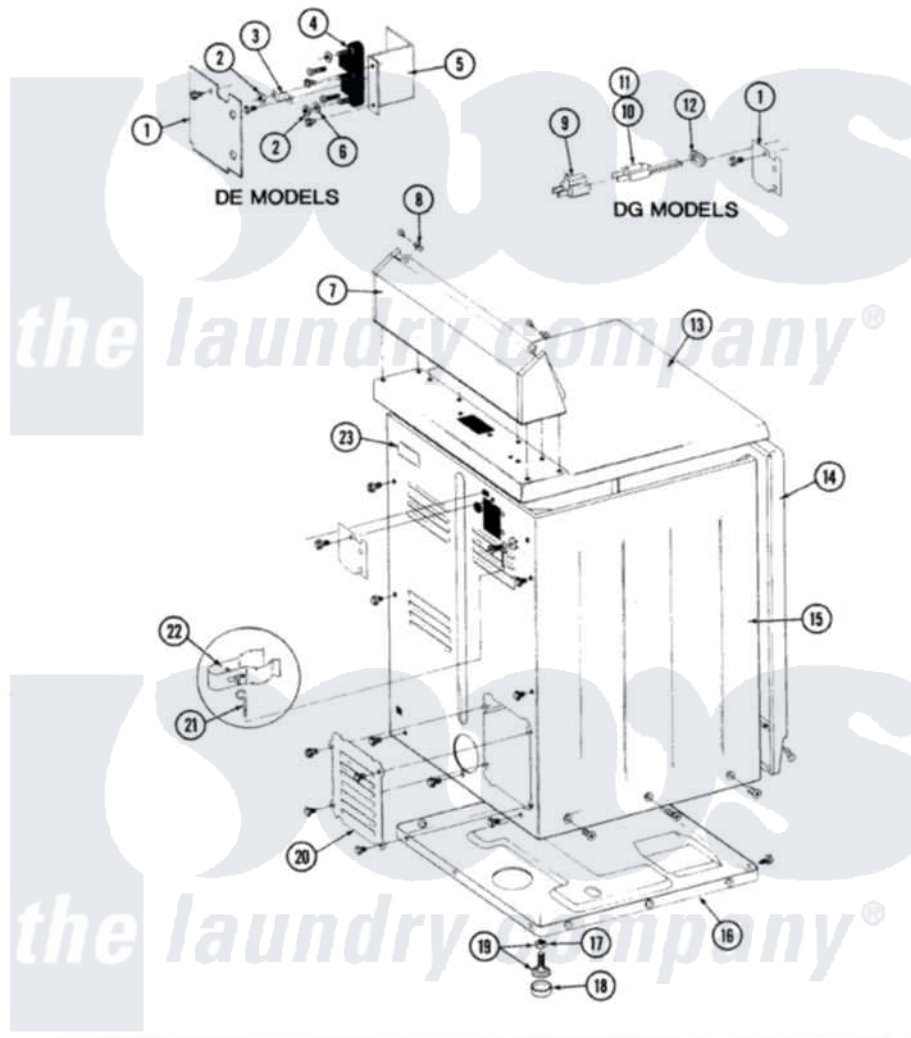

Maytag DE9800 09 - REAR VIEW

SECTION: REAR VIEW
MODEL: DE-DG MODELS

Issue Date: 6/90

38

Maytag [Residential Maytag DE9800 Dryer Parts](#) Parts Diagram 09 - REAR VIEW
Click on the part number to view part

Item	Original Part Number	Replaced By	Status	Part Description
1	Y312905		Not Available	COVER, TERMINAL
"	Y313561			Screw---NA
2	311484	112432		Nut
3	Y311423	489483		Screw 10-32 X 1/2
"	Y312184			Strap, Grounding
4	Y312209	W10001200		Screw
"	400008			Block, Terminal
5	Y312904			Bracket, Terminal Block
"	Y313561			Screw---NA
"	Y310632	1163839		Screw
6	Y311270			Washer, Terminal Block
7	Y305193			Console
8	215075			Fastener, Control Panel To Console
11	305168	33002916		Power Cord, Canadian 240V
13	307104			Top Cover Assembly
14	308000			Panel, Front

15	Y310632	1163839	Screw
"	Y313561		Screw---NA
"	307124		Cabinet
16	Y303361	Not Available	BASE ASSY. (UPPER & LOWER)
17	Y052740	62739	Nut, Lock
18	Y314137		Foot, Rubber
19	Y305086		Adjustable Leg And Nut
20	Y312951	Not Available	ACCESS COVER, BACK
"	211294	90767	Screw, 8A X 3/8 HeX Washer Head Tapping
"	Y313559		Screw