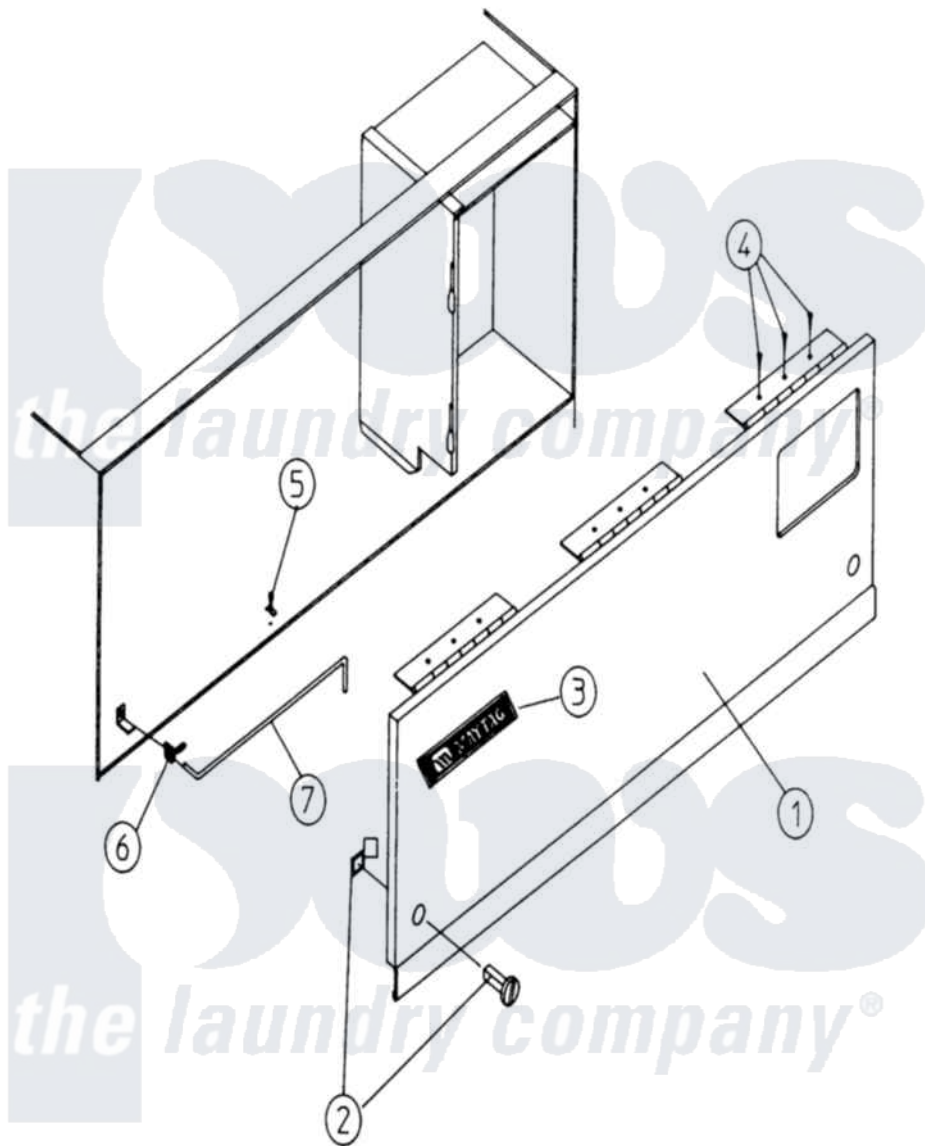

Maytag DG100PN1 01 - CONTROL DOOR ASSEMBLY

Maytag Residential Maytag DG100PN1 Dryer Parts Parts Diagram 01 - CONTROL DOOR ASSEMBLY
 Click on the part number to view part

Item	Original Part Number	Replaced By	Status	Part Description
000	W10124350		Not Available	ORDER PARTS FROM AMERICAN DRYER CORP AT 508-678-9000
001	A80016		Not Available	DOOR ASSEMBLY, CONTROL
002	A160005		Not Available	LATCH, SPRING TURN (2-PIECE) (CHECK LABEL ON COMPUTER CHIP
003	A112343	112343		Maytag Log
"	A870011	W10147884		Logo Doubl
004	A150415		Not Available	SCREW, CRIMPTITE (PH. RD.HD.) (No.10-16 X 1/2" PH. RD. HD.)
005	A102600		Not Available	CATCH, ROD SUPPORT-CTRL. DOOR
006	A102601		Not Available	CLIP, RETAINER (CONTROL DOOR ROD)
007	A102501		Not Available	ROD, CONTROL DOOR SUPPORT