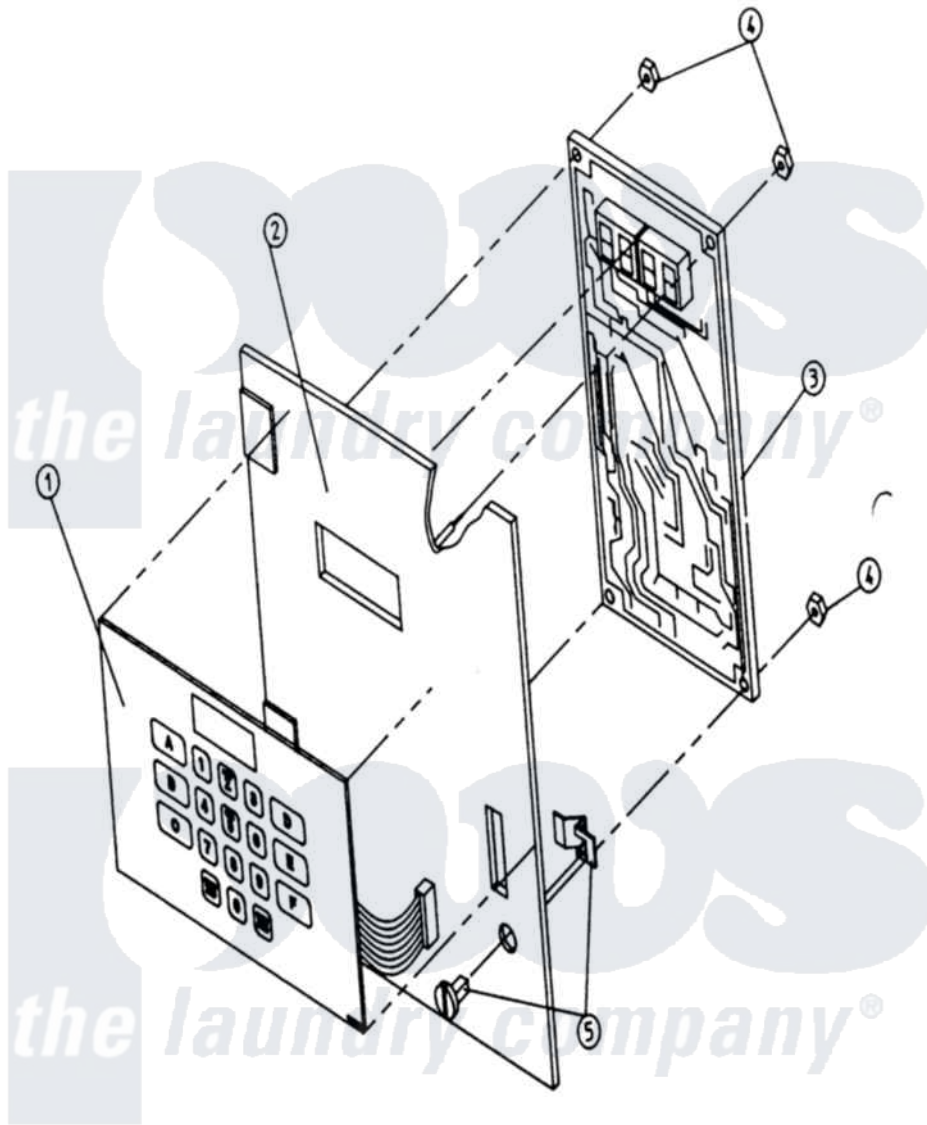

Maytag DG100PN1 02 - MICROPROCESSOR CONTROL PANEL

Maytag Residential Maytag DG100PN1 Dryer Parts Parts Diagram 02 - MICROPROCESSOR CONTROL PANEL
 Click on the part number to view part

Item	Original Part Number	Replaced By	Status	Part Description
001	A112535			LABEL ASSY., KEYBOARD (OPL) (ENGLISH)
"	W10124350		Not Available	NOT REQUIRED PART OR SEE NOTE
002	A800057	W10146960		M.P. Contr
"	A800164	W10146984		Auto MP CO
"	A865092		Not Available	PANEL, 4 OPL REVERSING CONTROL (COMPLETE)(INCLUDES No.1-5)
003	A137127		Not Available	CONTROLLER, PHASE 4 OPL RVRSNG
004	A152001	152001		8-32 X 3 8
005	A160005		Not Available	LATCH, SPRING TURN (2-PIECE) (CHECK LABEL ON COMPUTER CHIP