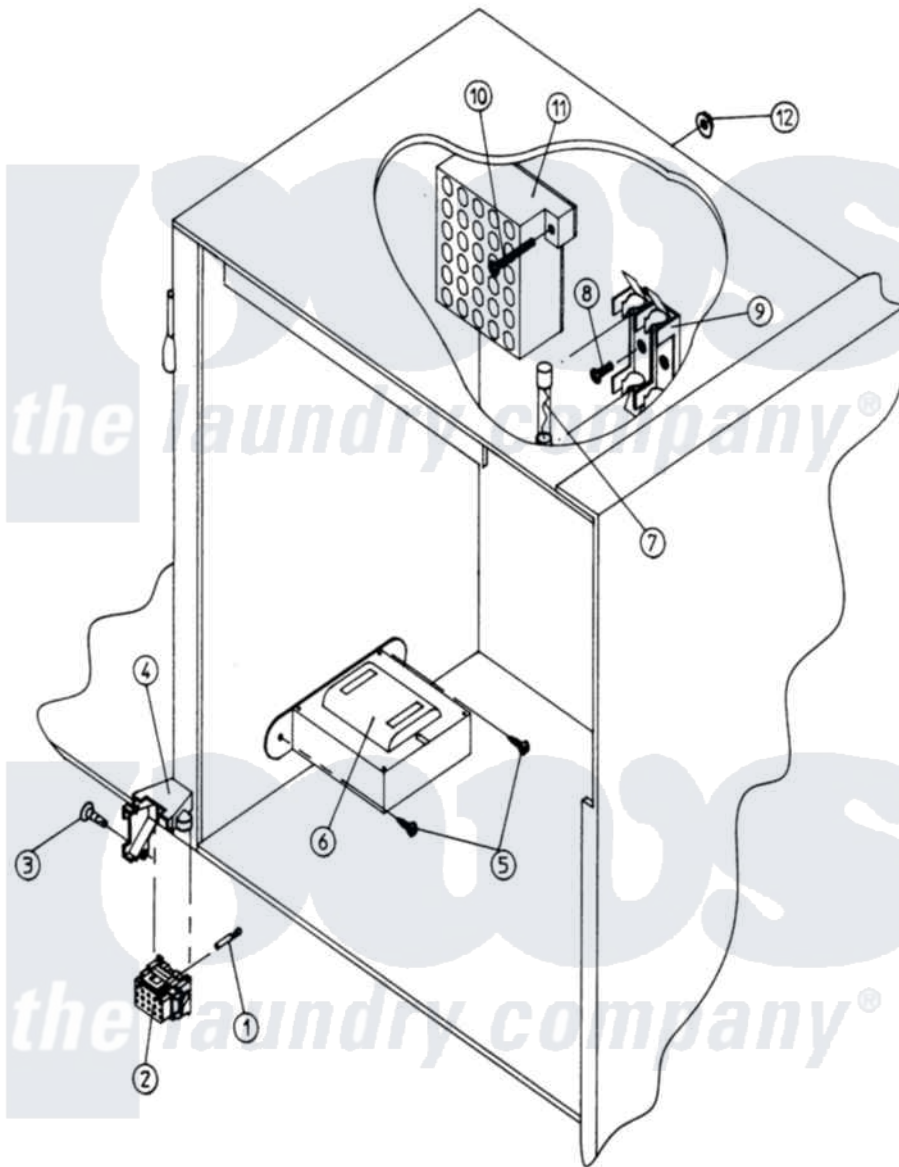

Maytag DG100PN1 03 - MICROPROC CONTROL BOX ASSEMBLY

Maytag [Residential Maytag DG100PN1 Dryer Parts](#) Parts Diagram 03 - MICROPROC CONTROL BOX ASSEMBLY
 Click on the part number to view part

Item	Original Part Number	Replaced By	Status	Part Description
000	W10124350		Not Available	ORDER PARTS FROM AMERICAN DRYER CORP AT 508-678-9000
001	A137021	137021		Mr Recept 2
002	A122800			M R EXTRAC
"	A137020	137020		15 Pin Con
003	A150315	150315		6 X 3 8 P
004	A137022	137022		15 Position
005	A150300	5307527001		Switch
006	A141403		Not Available	TRANSFORMER (24 VAC) (FOR MICROPROCESSOR MODELS)
007	A136057	W10146739		0.5 A 250
008	A150301	150301		8-18 X 7
009	A136008	136008		Fuse Block
010	A152002	152002		1 4-20 Hex
011	A120715	W10146700		30 Pos Ter
012	A151000	WH12X195		Switch Assembly