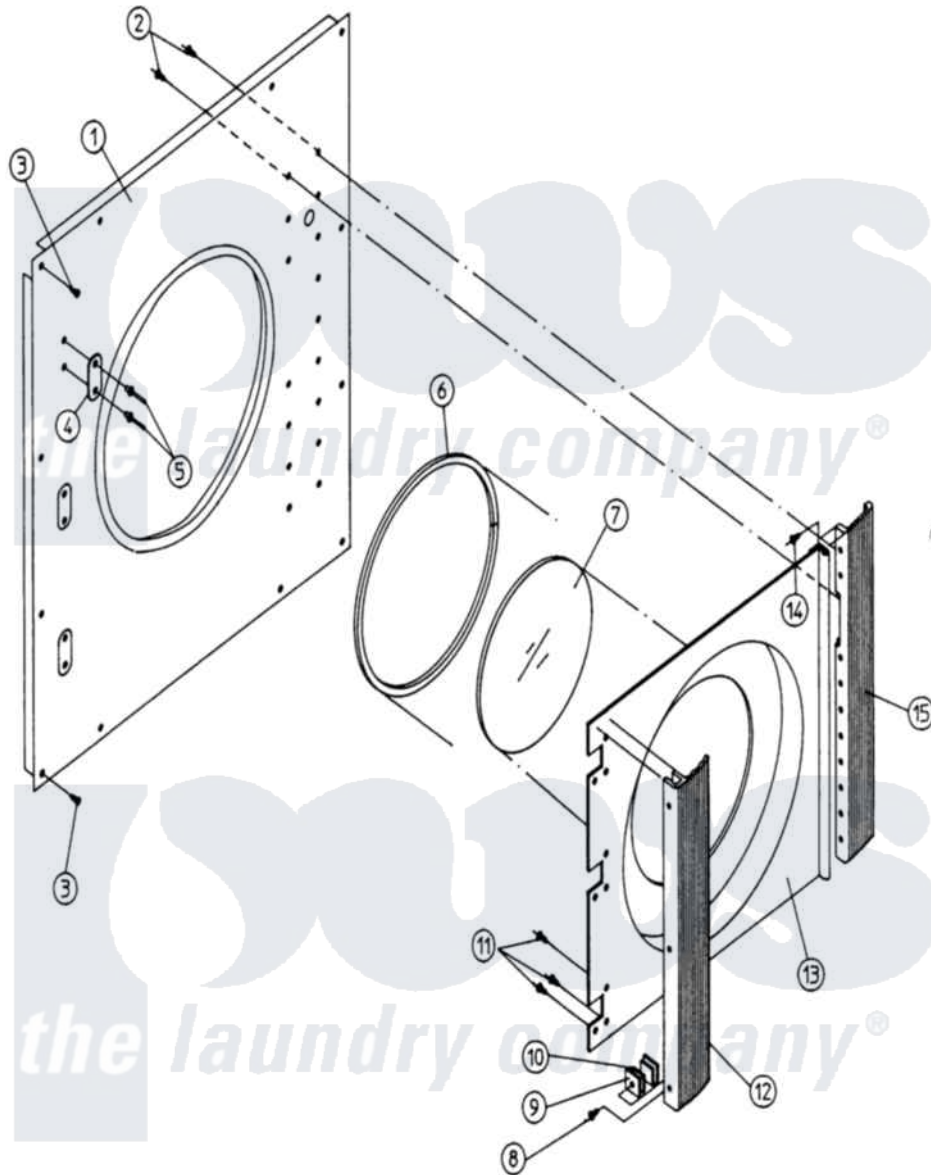

# Maytag DG100PN1 04 - FRONT PANEL/MAIN DOOR ASSEMBLIES

Maytag Residential Maytag DG100PN1 Dryer Parts Parts Diagram 04 - FRONT PANEL/MAIN DOOR ASSEMBLIES  
 Click on the part number to view part

Item	Original Part Number	Replaced By	Status	Part Description
000	W10124350		Not Available	ORDER PARTS FROM AMERICAN DRYER CORP AT 508-678-9000
001	A800349	<a href="#">W10147027</a>		100 RH FR
002	A150402		Not Available	SCREW
003	A150415		Not Available	SCREW, CRIMPTITE (PH. RD.HD.) (No.10-16 X 1/2" PH. RD. HD.)
004	A170340	<a href="#">170340</a>		3 1 2 SS
005	A154200			5 32 RIVE
006	A102308		Not Available	GASKET, DOOR (94" LNGT. ONLY)
007	A102210	<a href="#">102210</a>		20 7 16 D
008	A150401	<a href="#">W10146762</a>		10-24 X 1
009	A306801	<a href="#">306801</a>		Wire Harness, Main
010	A102100		Not Available	MAGNET, MAIN DOOR
011	A150415		Not Available	SCREW, CRIMPTITE (PH. RD.HD.) (No.10-16 X 1/2" PH. RD. HD.)

012	A170201		Not Available	HANDLE, MAIN DOOR
013	A800110	<a href="#">W10149266</a>		100 120 17
"	A800112		Not Available	DOOR, MAIN (SPECIFY COLOR)
"	A800122	<a href="#">W10146962</a>		100 Main
014	A150430	<a href="#">150430</a>		10 X 1 2
015	A170210	<a href="#">170210</a>		35 Hinge
"	A170725		Not Available	ADHESIVE, MOUNTING (GLASS AND GASKET ADHESIVE)