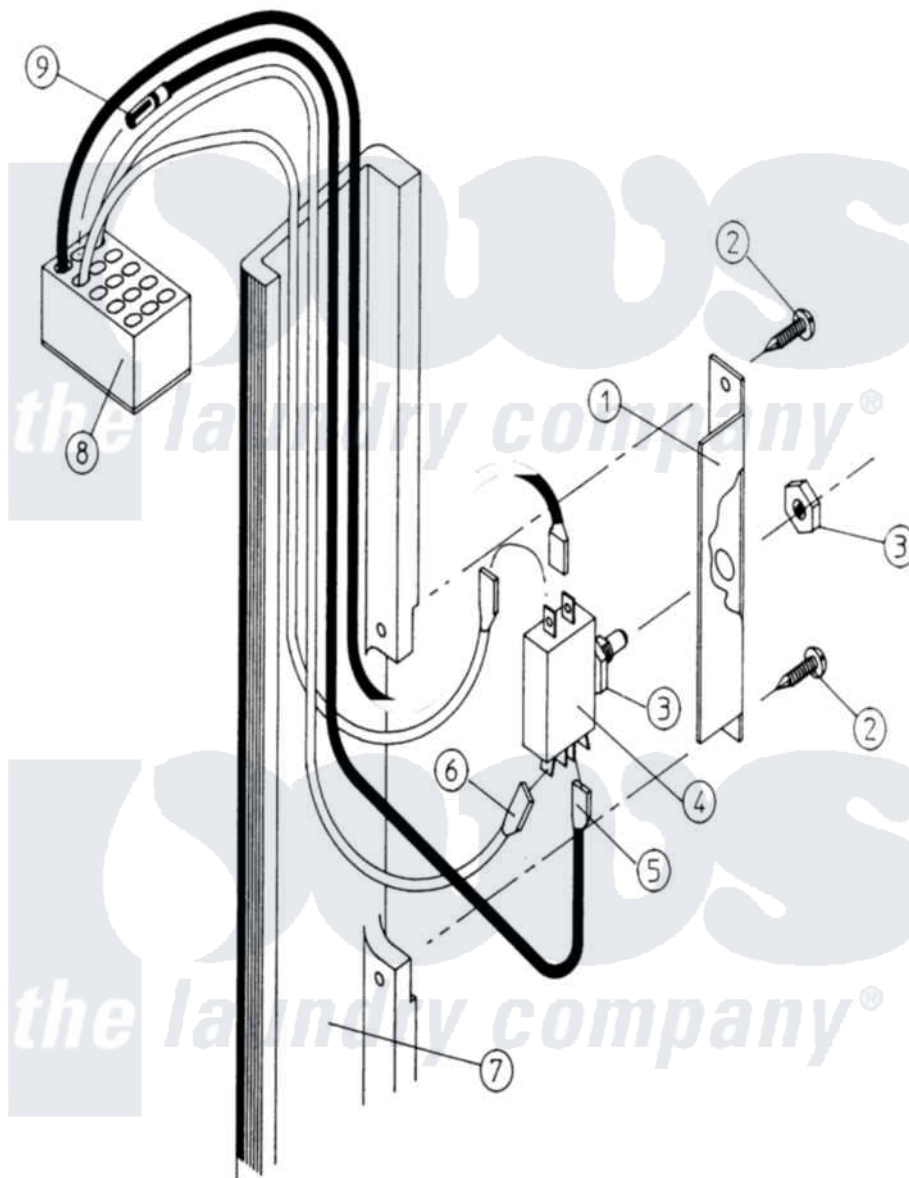

Maytag DG100PN1 05 - MAIN DOOR SWITCH ASSEMBLY

Maytag Residential Maytag DG100PN1 Dryer Parts Parts Diagram 05 - MAIN DOOR SWITCH ASSEMBLY
 Click on the part number to view part

Item	Original Part Number	Replaced By	Status	Part Description
000	W10124350		Not Available	ORDER PARTS FROM AMERICAN DRYER CORP AT 508-678-9000
001	A313208	W10146840		100 120 Ma
002	A150415		Not Available	SCREW, CRIMPTITE (PH. RD.HD.) (No.10-16 X 1/2" PH. RD. HD.)
003	A152003	152003		3 8-32 X 1
004	A137006		Not Available	SWITCH, DOOR
005	A121028	121028		1 4 X.032
006	A121027	121027		.187 X .03
007	A170210	170210		35 Hinge
008	A122626	122626		15P Umnl C
009	A122705	122705		Umnl Sok 2