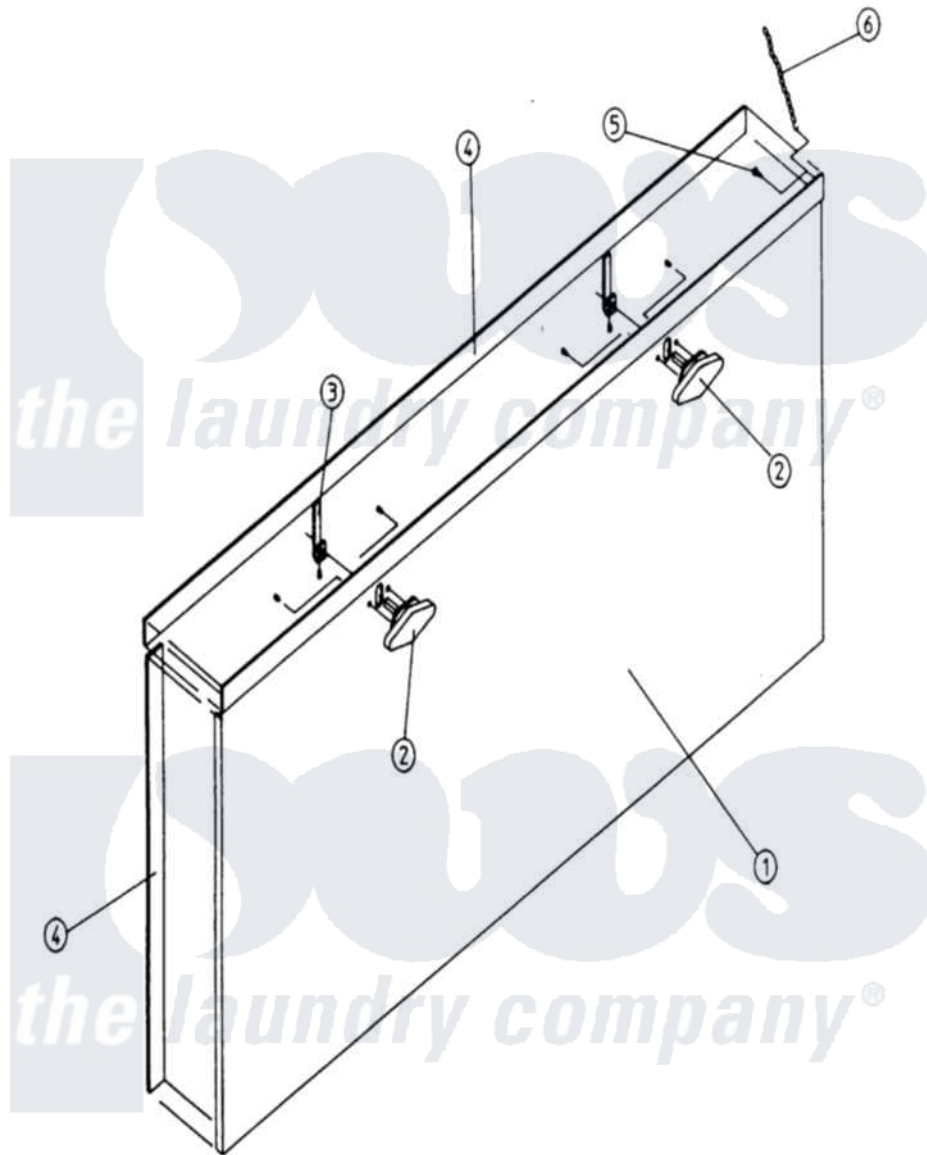

Maytag DG100PN1 06 - LINT DOOR ASSEMBLY

Maytag Residential Maytag DG100PN1 Dryer Parts Parts Diagram 06 - LINT DOOR ASSEMBLY
 Click on the part number to view part

Item	Original Part Number	Replaced By	Status	Part Description
000	W10124350		Not Available	ORDER PARTS FROM AMERICAN DRYER CORP AT 508-678-9000
001	A800213	W10146987		100 Drop
002	A160200		Not Available	KNOB LATCH (W/2 SCREWS)
"	A800150	W10146979		Knob Latc
003	A150425	W10146763		12-24 X 3
"	A160009	160009		Adjustable
004	A117600		Not Available	TAPE, NOISE SUPPRESSOR (SOLD IN FEET)
005	A150419	150419		6 X 1 2 T
006	A108120	108120		Chain For
"	A150418	150418		Dlh 4 X .1