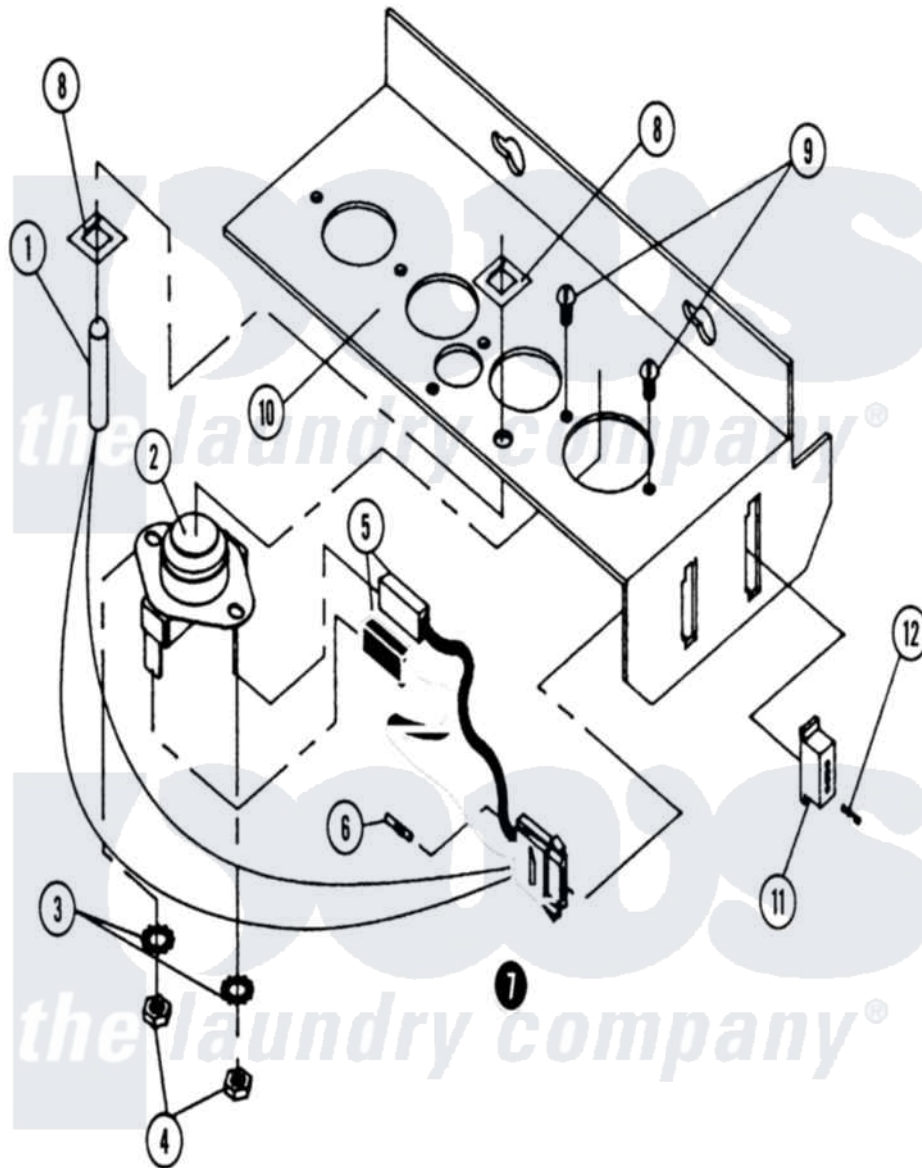

Maytag DG100PN1 07 - SENSOR BRACKET ASSEMBLY

Maytag [Residential Maytag DG100PN1 Dryer Parts](#) Parts Diagram 07 - SENSOR BRACKET ASSEMBLY
 Click on the part number to view part

| Item | Original Part Number | Replaced By | Status | Part Description |
|------|----------------------|---------------------------|---------------|--|
| 000 | W10124350 | | Not Available | ORDER PARTS FROM AMERICAN DRYER CORP AT 508-678-9000 |
| 001 | A880251 | W10147995 | | 1 4 Tem |
| 002 | A130103 | W10146725 | | L225 Tod3 |
| 003 | A153010 | 153010 | | 6 Internal |
| 004 | A152000 | | | 6-32 HEX N |
| 005 | A121028 | 121028 | | 1 4 X.032 |
| 006 | A122701 | 122701 | | MNL Socket |
| 007 | A122605 | 122605 | | 4 Pin Cmnl |
| 008 | A154007 | 8182949 | | Fastener, Push-On |
| 009 | A150000 | | Not Available | SCREW, MACHINE (RD.HD. SLOT) (No.6-32 X 1/4" RD HD) |
| 010 | A150301 | 150301 | | 8-18 X 7 |
| " | A305007 | W10146789 | | Universal |
| " | A801425 | 801425 | | AD15-81 ML |
| 011 | A122604 | W10146714 | | 4 Pin Cmnl |