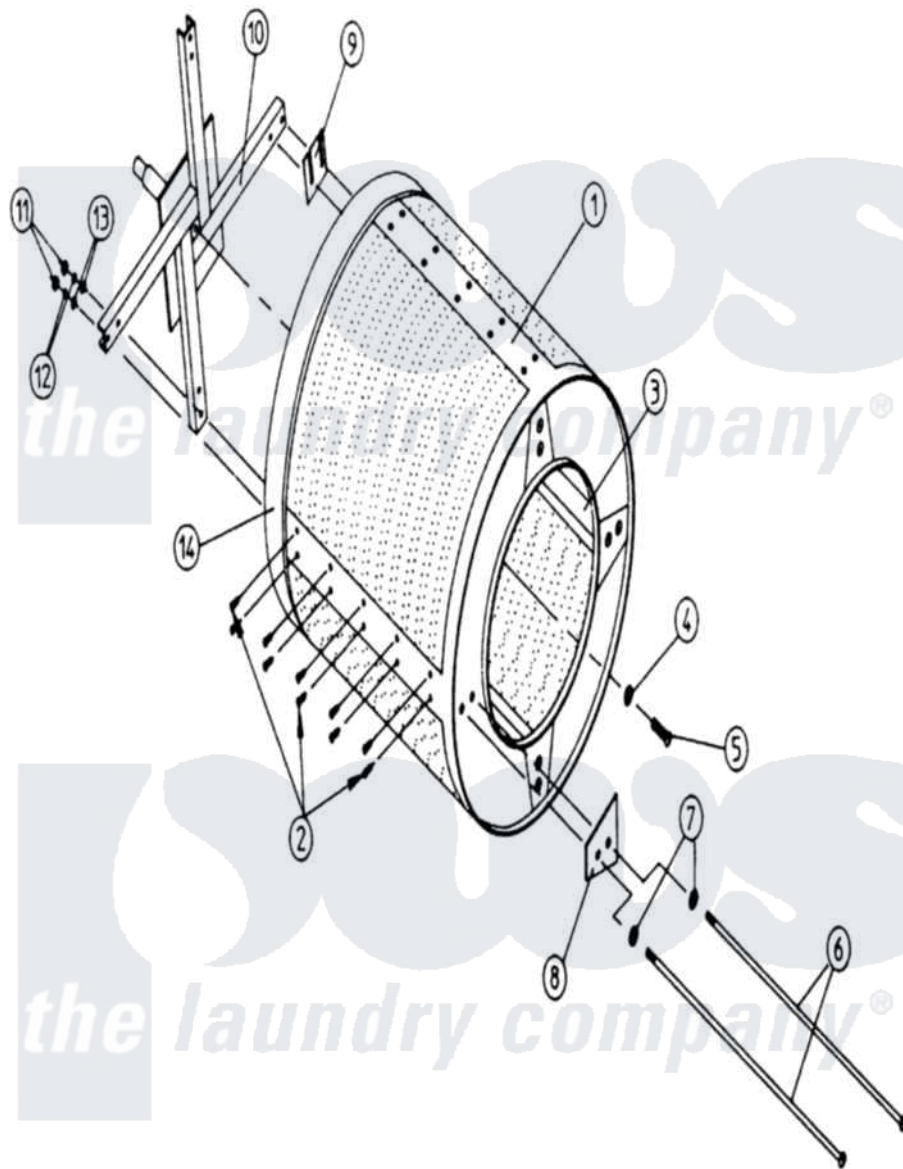

Maytag DG100PN1 08 - TUMBLER / SUPPORT ASSEMBLY

Maytag [Residential Maytag DG100PN1 Dryer Parts](#) Parts Diagram 08 - TUMBLER / SUPPORT ASSEMBLY
 Click on the part number to view part

Item	Original Part Number	Replaced By	Status	Part Description
000	W10124350		Not Available	ORDER PARTS FROM AMERICAN DRYER CORP AT 508-678-9000
001	A800707	800707		100 Tumbler
"	A800807	800807		100 115 TU
002	A150415		Not Available	SCREW, CRIMPTITE (PH. RD.HD.) (No.10-16 X 1/2" PH. RD. HD.)
003	A301300	5700M600-60		Windowpac
004	A153014		Not Available	WASHER, FLAT (9/16")
005	A150500		Not Available	SCREW, SOCKET BUTTON HD. (5/16-18" X 38 1/2")
006	A100904		Not Available	ROD, TIE
007	A153013	153013		7 16 Spli
008	A301700	301700		Tumbler Re
009	A301701	301701		100-115-12
010	A800607	800607		100 Tumbler
011	A153014		Not Available	WASHER, FLAT (9/16")

012	A153013	153013	7 16 Spli
013	A152009	152009	7 16-14 He
014	A116004	116004	Felt Colla
"	A401010	401010	3M 847 CO