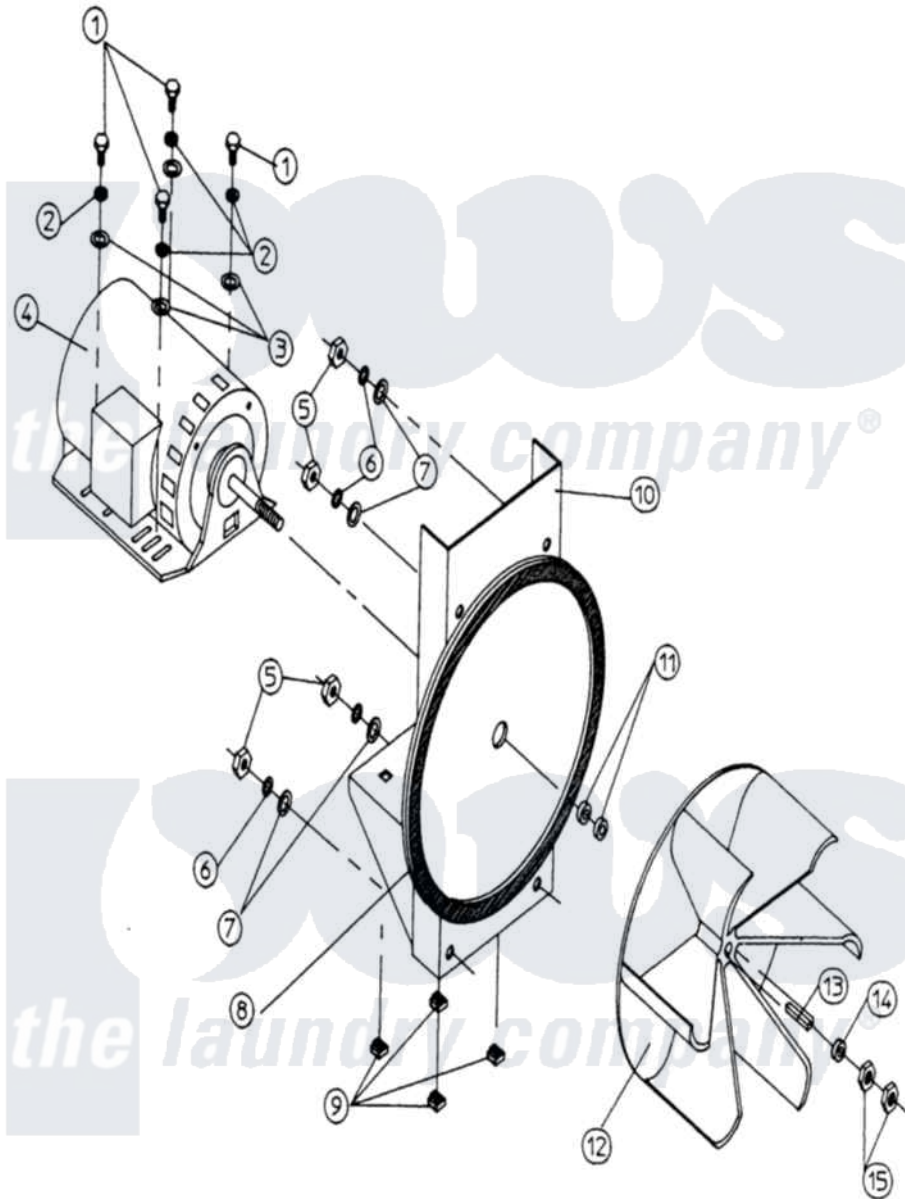

# Maytag DG100PN1 11 - BLOWER MOTOR MOUNT ASSEMBLY

Maytag Residential Maytag DG100PN1 Dryer Parts Parts Diagram 11 - BLOWER MOTOR MOUNT ASSEMBLY  
 Click on the part number to view part

Item	Original Part Number	Replaced By	Status	Part Description
000	W10124350		Not Available	ORDER PARTS FROM AMERICAN DRYER CORP AT 508-678-9000
001	A150501	<a href="#">150501</a>		5 16-18 X
002	A153002	<a href="#">8182939</a>		Washer, Lock
003	A153001	<a href="#">153001</a>		5 16 Flat
004	A100028	<a href="#">W10146526</a>		1HP 1 2 SH
"	W10124350		Not Available	CHECK PART NUMBER ON MOTOR DATA LABEL TO VERIFY CORRECT
005	A152004	<a href="#">8182933</a>		Nut, Hex
006	A153002	<a href="#">8182939</a>		Washer, Lock
007	A153001	<a href="#">153001</a>		5 16 Flat
008	A117600		Not Available	TAPE, NOISE SUPPRESSOR (SOLD IN FEET)
009	A154000			5 16-18 T1
010	A800907	<a href="#">800907</a>		100 Blowe
"	A803899	<a href="#">803899</a>		1HP 230 46

011	A153050	<a href="#">153050</a>	1 2 X 1 1
012	A100607		Not Available IMPELLER (1/2" BORE)
013	A100702	<a href="#">100702</a>	1 8 X 1 8
014	A153050	<a href="#">153050</a>	1 2 X 1 1
015	A152006	<a href="#">W10146766</a>	1 2-20 LH