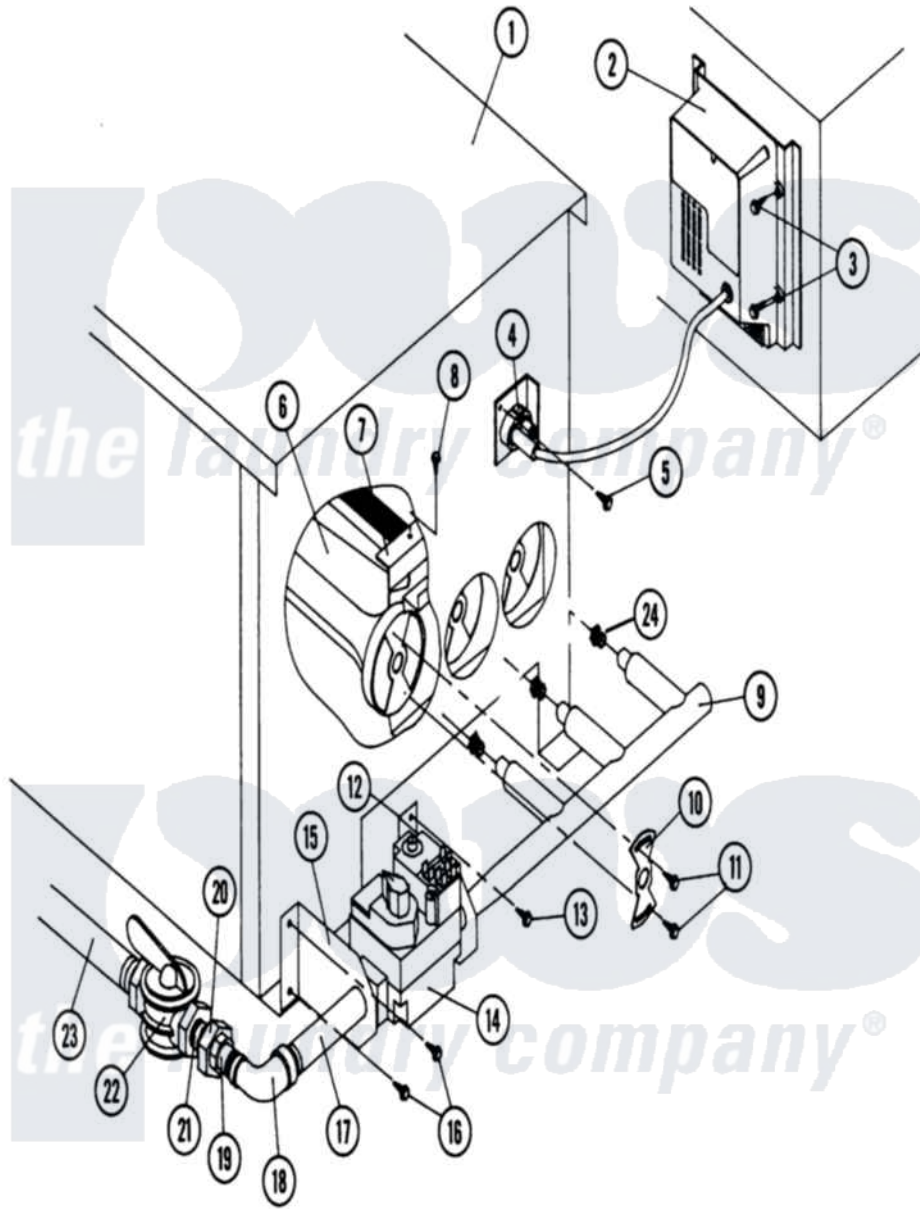

Maytag DG100PN1 12 - DSI BURNER ASSEMBLY

Maytag [Residential Maytag DG100PN1 Dryer Parts](#) Parts Diagram 12 - DSI BURNER ASSEMBLY
 Click on the part number to view part

Item	Original Part Number	Replaced By	Status	Part Description
000	W10124350		Not Available	ORDER PARTS FROM AMERICAN DRYER CORP AT 508-678-9000
001	A850853	850853		100 DSI B
002	A128926		Not Available	MODULE, DSI ONLY
003	A150299	150299		10 X 1 H
004	A880134		Not Available	IGNITER/FLAME PROBE KIT ASSY (INCLUDES No.4 & 5)
005	A150415		Not Available	SCREW, CRIMPTITE (PH. RD.HD.) (No.10-16 X 1/2" PH. RD. HD.)
006	A141107		Not Available	BURNER, RIBBON
007	A318318	318318		100 Bumer
008	A150415		Not Available	SCREW, CRIMPTITE (PH. RD.HD.) (No.10-16 X 1/2" PH. RD. HD.)
009	A141208		Not Available	MANIFOLD, 3-PORT
010	A318316	318316		100 Burn
				SCREW, CRIMPTITE (PH.

011	A150415		Not Available	RD.HD.) (No.10-16 X 1/2` PH. RD. HD.)
012	A318317	318317		Ud80 AD100
013	A150415		Not Available	SCREW, CRIMPTITE (PH. RD.HD.) (No.10-16 X 1/2` PH. RD. HD.)
014	A128928	W10149182		Redundant
015	A318317	318317		Ud80 AD100
016	A150415		Not Available	SCREW, CRIMPTITE (PH. RD.HD.) (No.10-16 X 1/2` PH. RD. HD.)
017	A142703	142703		1 2 X 4 BL
018	A142511	142511		1 2 X 3 4
019	A142701	142701		3 4 Close
020	A142601	142601		3 4 Black
021	A142701	142701		3 4 Close
022	A141300			3 4 GAS S
023	A142821	142821		3 4 X 36 B
024	A140830	140830		Burner Ori