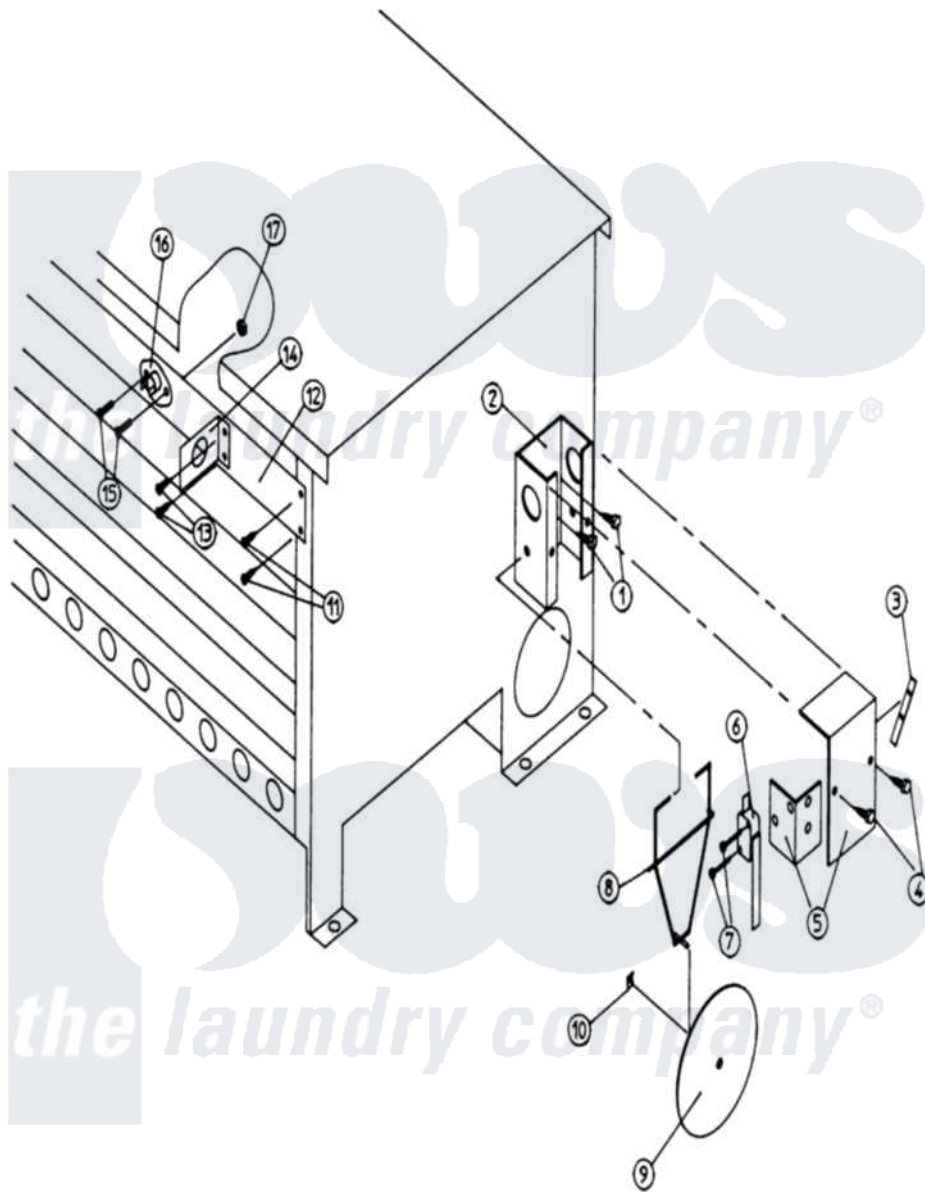

# Maytag DG100PN1 13 - SAIL SWITCH BURNER HI-LIMIT

Maytag Residential Maytag DG100PN1 Dryer Parts Parts Diagram 13 - SAIL SWITCH BURNER HI-LIMIT  
 Click on the part number to view part

Item	Original Part Number	Replaced By	Status	Part Description
000	W10124350		Not Available	ORDER PARTS FROM AMERICAN DRYER CORP AT 508-678-9000
001	A150300	<a href="#">5307527001</a>		Switch
002	A802800	<a href="#">802800</a>		Sail Switch
"	A802801	<a href="#">802801</a>		Sail Switch
003	A154004	<a href="#">154004</a>		Tinnerman
004	A150415		Not Available	SCREW, CRIMPTITE (PH. RD.HD.) (No.10-16 X 1/2` PH. RD. HD.)
005	A802799	<a href="#">802799</a>		Sail Sw.bo
006	A122200	<a href="#">122200</a>		Sail Switch
007	A150303	<a href="#">150303</a>		4 X 3 4 P
008	A105500	<a href="#">W10146641</a>		Std Sail S
009	A319202	<a href="#">W10146866</a>		Sail Switch
010	A154002	<a href="#">154002</a>		1 8 Push O
011	A150300	<a href="#">5307527001</a>		Switch
012	A319702	<a href="#">319702</a>		100 Hi LI

013	A150300	<a href="#">5307527001</a>	Switch
014	A319703	<a href="#">319703</a>	100 120 Hi
015	A150001	<a href="#">150001</a>	6-32 X 1 2
016	A130401		HI-LIMIT (ONLY) (330 DEG.)
017	A151000	<a href="#">WH12X195</a>	Switch Assembly