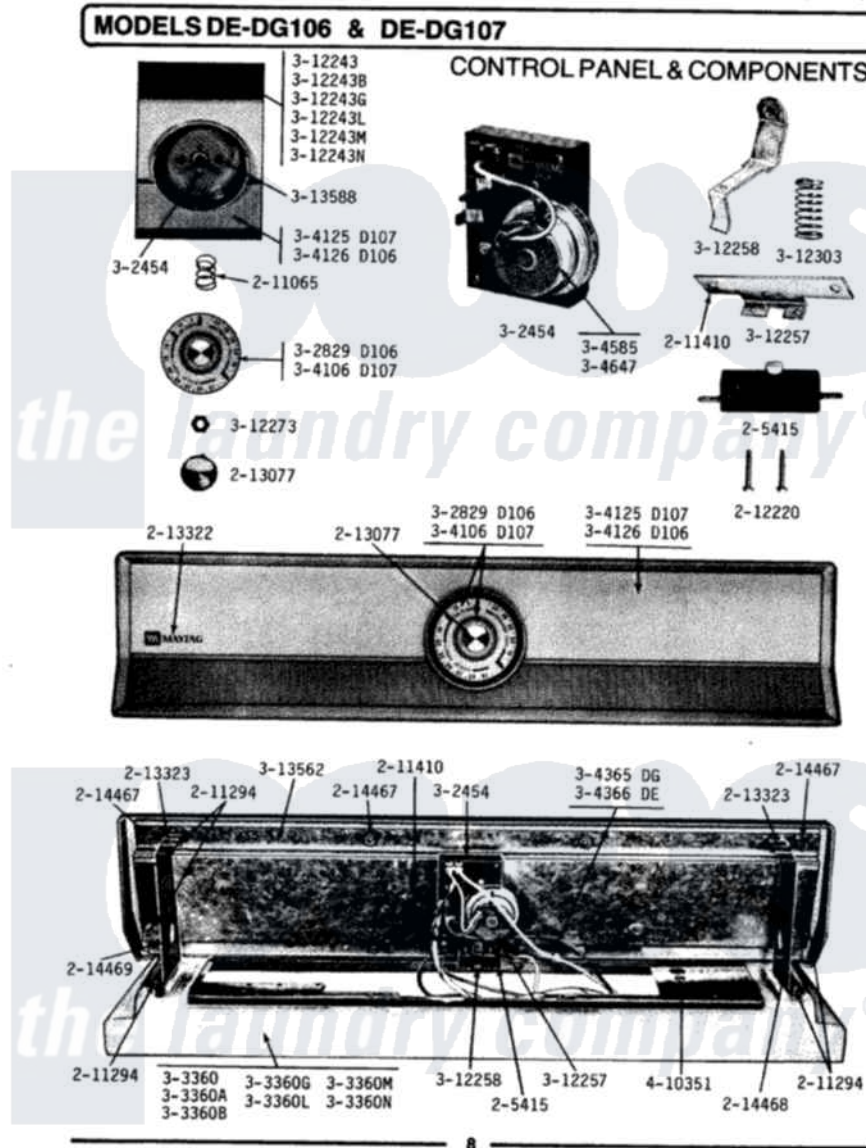

Maytag DG107 01 - CONTROL PANEL & COMPONENTS

Maytag Residential Maytag DG107 Dryer Parts Parts Diagram 01 - CONTROL PANEL & COMPONENTS
 Click on the part number to view part

Item	Original Part Number	Replaced By	Status	Part Description
1	205415	279347		Switch-Lid
2	211065			Spring, Index Wheel
3	211294	90767		Screw, 8A X 3/8 HeX Washer Head Tapping
4	211410			Screw, HeX Head No.8 X 3/8 Inch
5	212220	213501		Screw, No.6-20 X 1-1/8 Inch
6	213077		Not Available	CAP FOR TIMER KNOB
7	213322		Not Available	MAYTAG DECAL
8	213323			Fastener, Exhaust Duct Kit
9	214467		Not Available	NUT
10	214468		Not Available	BRACKET-LEFT HAND
11	214469		Not Available	BRACKET-RIGHT HAND
12	Y302454	33302454		Timer
14	303360		Not Available	TOP COVER-WHITE
15	303360A		Not Available	TOP COVER-DARK AVOCADO

16	303360B	Not Available	TOP COVER-DARK COPPERTONE
17	303360G	Not Available	TOP COVER-DARK GOLD
18	303360L	Not Available	TOP COVER-ALMOND
19	303360M	Not Available	TOP COVER-HARVEST WHEAT
20	303360N	Not Available	TOP COVER-FRESH AVOCADO
21	Y304106	Not Available	TIMER DIAL & KNOB, SUN-GLOW
22	304125	Not Available	CONTROL PANEL, SUN-GLOW
24	304365	Not Available	MAIN WIRE HARNESS
25	304366	Not Available	MAIN WIRE HARNESS
26	Y304585		Timer Motor RPR For 305214 Timer Only
27	304647	Not Available	TIMER MOTOR
28	312243	Not Available	CONTROL COVER-WHITE
29	312243B	Not Available	CONTROL COVER-DK COPPERTONE
30	312243G	Not Available	CONTROL COVER-DARK GOLD
31	312243L	Not Available	CONTROL COVER-ALMOND
32	312243M	Not Available	CONTROL COVER-HARVEST WHEAT
33	312243N	Not Available	CONTROL COVER-FRESH AVOCADO
34	312257	Not Available	BRACKET
35	312258		Actuator
36	312273		Nut, Control Knob
37	312303		Spring
38	313562	Not Available	BACK-UP PLATE
39	Y313588	488234	Screw 8-32 X 1/4