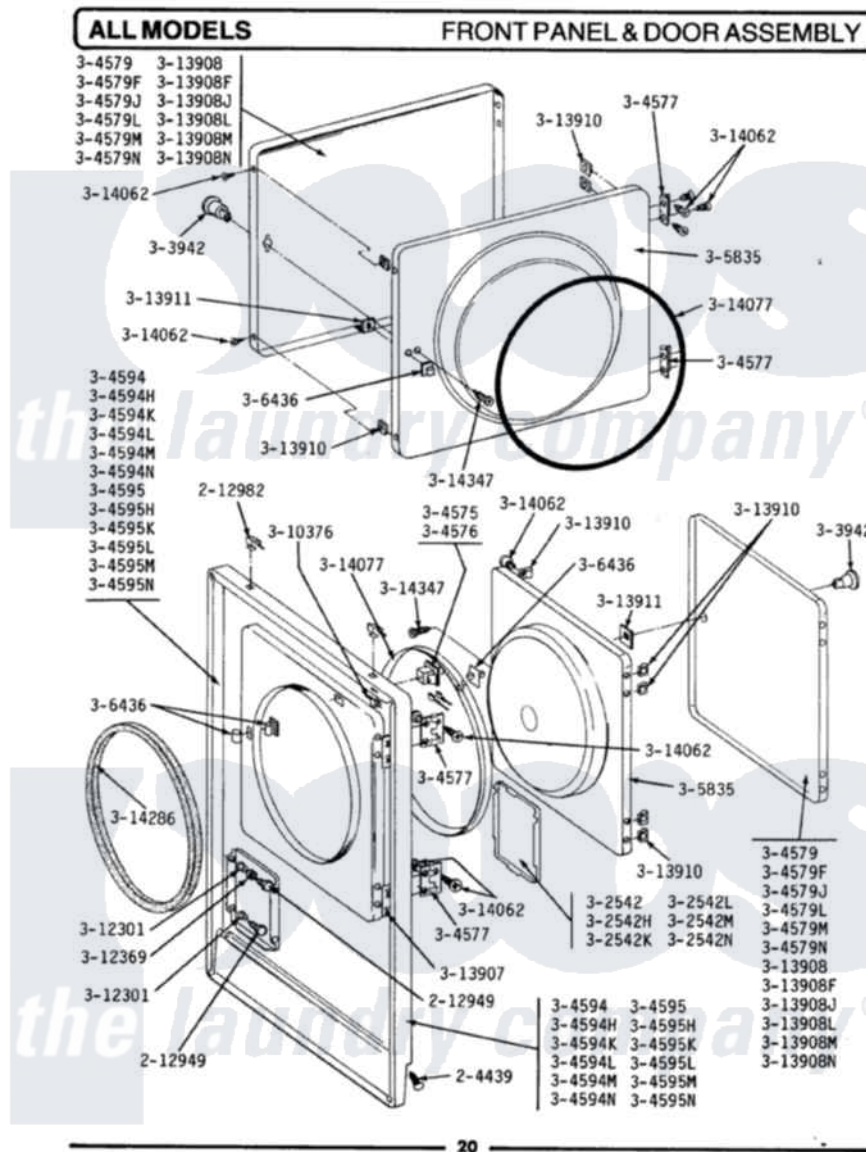

Maytag DG107 02 - FRONT PANEL & DOOR ASSEMBLY

Maytag Residential Maytag DG107 Dryer Parts Parts Diagram 02 - FRONT PANEL & DOOR ASSEMBLY
 Click on the part number to view part

Item	Original Part Number	Replaced By	Status	Part Description
1	204439			Screw And Fstner Assembly
2	212949	22001866		Screw, Relay
3	212982	22001650		Fastener, Spring
4	302542		Not Available	PART NOT USED. (DG ONLY)
5	302542H		Not Available	ACCESS DOOR-SHADED GOLD
6	302542K		Not Available	ACCESS DOOR-SHADED AVOCADO
7	302542L		Not Available	PART NOT USED. (DG ONLY)
8	302542M		Not Available	ACCESS DOOR-HARVEST WHEAT
9	302542N		Not Available	ACCESS DOOR-FRESH AVOCADO
10	303942		Not Available	KNOB AND SCREW
11	Y304577	33001230		Hinge, Door
12	Y304579			DOOR (WHT)
13	304579F		Not Available	DOOR-LIGHT GOLD
14	304579J		Not Available	DOOR-LIGHT AVOCADO