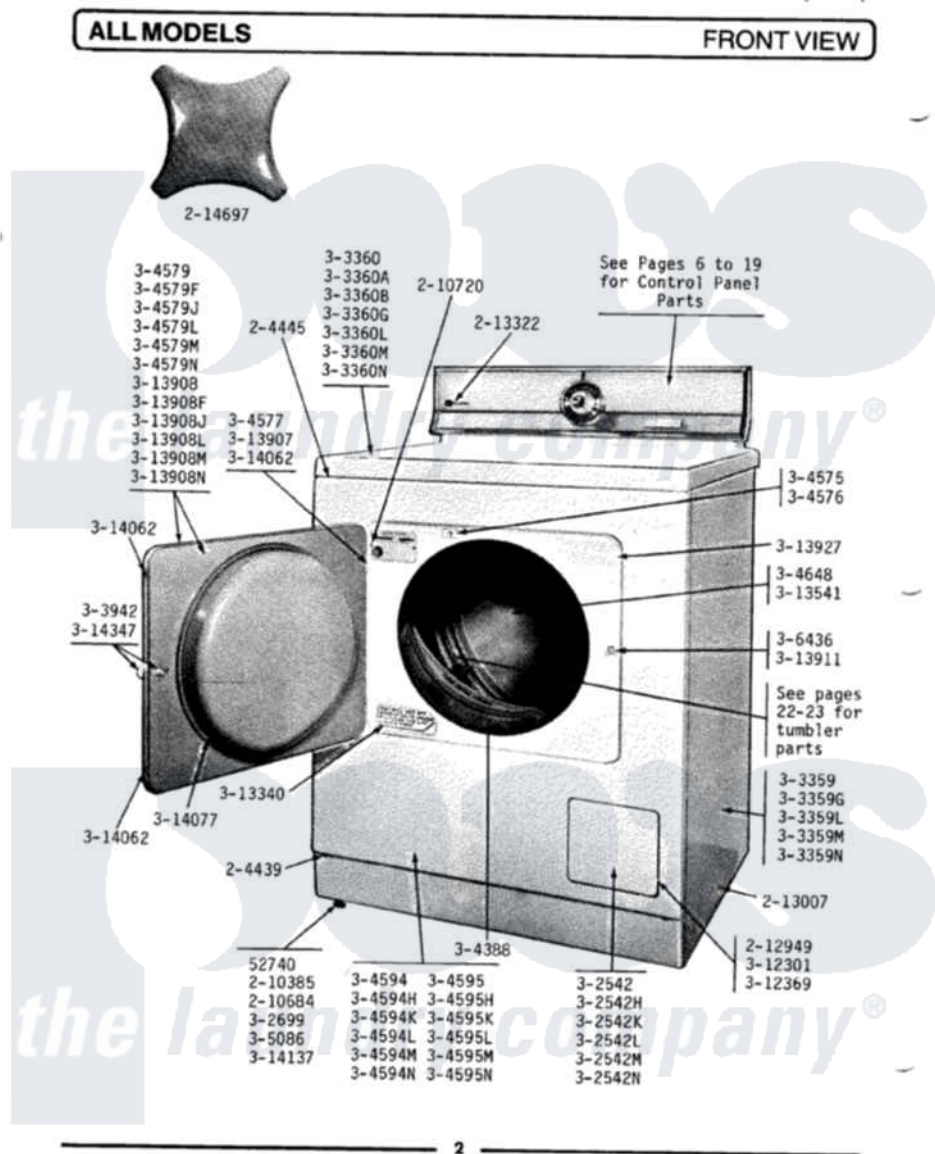

Maytag DG107 03 - FRONT VIEW

Maytag Residential Maytag DG107 Dryer Parts Parts Diagram 03 - FRONT VIEW

Click on the part number to view part

Item	Original Part Number	Replaced By	Status	Part Description
1	Y052740	62739		Nut, Lock
2	204439			Screw And Fstner Assembly
3	204445			Screw And Fastener Assembly
4	210385			Lock Nut For Adjustable Leg
5	210684			Foot, Adjustable Leg
6	210720			Rivet, Bearing To Tumbler Frnt
7	212949	22001866		Screw, Relay
8	213007			Xfor Cabinet See Cabinet, Back
9	213322		Not Available	MAYTAG DECAL
10	214697			Easy-Grip Knob
11	302542		Not Available	PART NOT USED. (DG ONLY)
12	302542H		Not Available	ACCESS DOOR-SHADED GOLD
13	302542K		Not Available	ACCESS DOOR-SHADED AVOCADO
14	302542L		Not Available	PART NOT USED. (DG ONLY)