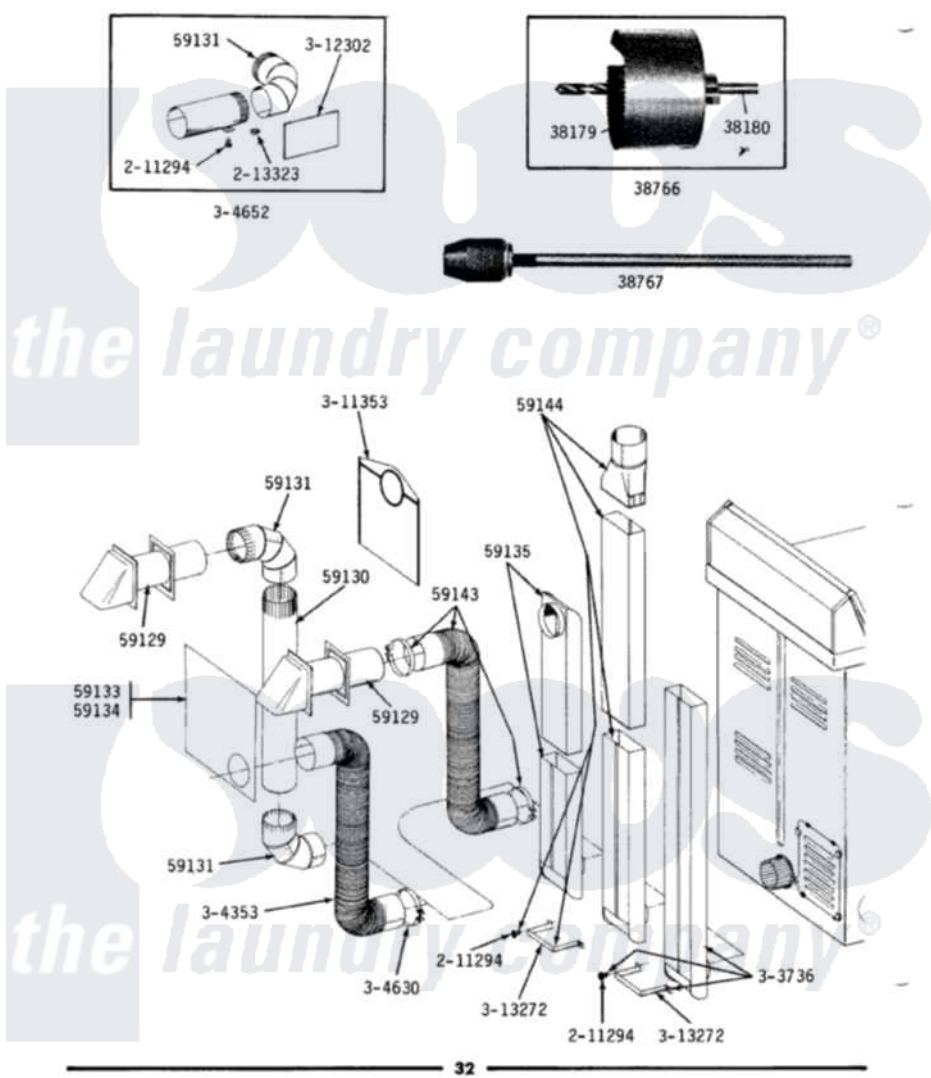

Maytag DG107 06 - INSTALLATION ACCESSORIES

ALL MODELS INSTALLATION ACCESSORIES

Maytag Residential Maytag DG107 Dryer Parts Parts Diagram 06 - INSTALLATION ACCESSORIES
 Click on the part number to view part

Item	Original Part Number	Replaced By	Status	Part Description
1	038179		Not Available	BLADE, SAW
2	038180		Not Available	REPLACEMENT DRILL
3	038766		Not Available	HOLE SAW W/DRILL BIT
4	038767			Extension Chuck, Drill
5	Y059129	4396007RW		Vent Hood
6	Y059130			Pipe, Venting
7	Y059131			Elbow, Venting
8	059133		Not Available	ALUMINUM WINDOW 4X12X18
9	Y059134			PLATE, ALUM. WINDOW (15``X20``)
10	Y059135			Vent Duct Assembly
11	Y059143			Flexible Vent Kit
12	059144		Not Available	RECTANGULAR VENT KIT
13	211294	90767		Screw, 8A X 3/8 HeX Washer Head Tapping
14	213323			Fastener, Exhaust Duct Kit