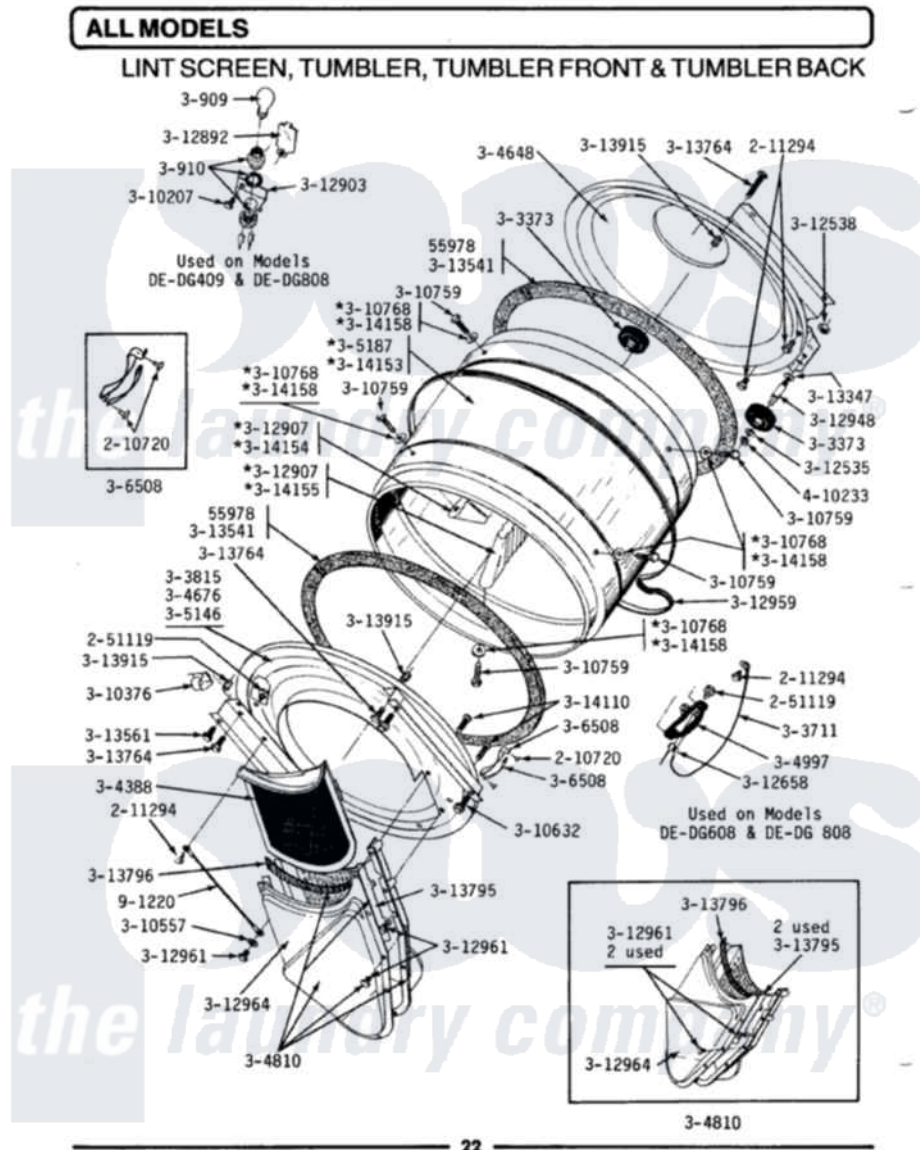

# Maytag DG107 07 - LINT SCREEN, TUMBLER (FRONT & BACK)

Maytag Residential Maytag DG107 Dryer Parts Parts Diagram 07 - LINT SCREEN, TUMBLER (FRONT & BACK)  
 Click on the part number to view part

Item	Original Part Number	Replaced By	Status	Part Description
1	<a href="#">Y053241</a>			Set Screw, Motor Pulley
2	<a href="#">Y055978</a>			Rubber Adhesive, 2 Oz Tube
3	<a href="#">210720</a>			Rivet, Bearing To Tumbler Fmt
4	Y303373	<a href="#">12001541</a>		Drum Roller/Washer Assembly--W
5	<a href="#">Y303711</a>			Sensor Ground Wire
6	Y303815	<a href="#">33001231</a>		Front- Tumbler
7	<a href="#">Y304244</a>			Motor Pulley With Set Screw
8	Y304388	<a href="#">33001003</a>		Screen, Lint
9	Y304648	<a href="#">33001106</a>		Back, Tumbler
10	Y304810		Not Available	OUTLET DUCT ASSEMBLY---S
11	Y305185	<a href="#">6-3051850</a>		Pulley- MO
12	305187		Not Available	TUMBLER W/BAFFLES
13	<a href="#">306508</a>			Tumbler Bearing Kit ---W
14	<a href="#">Y310376</a>			Clip, Door Switch Harness
15	<a href="#">310557</a>			Washer