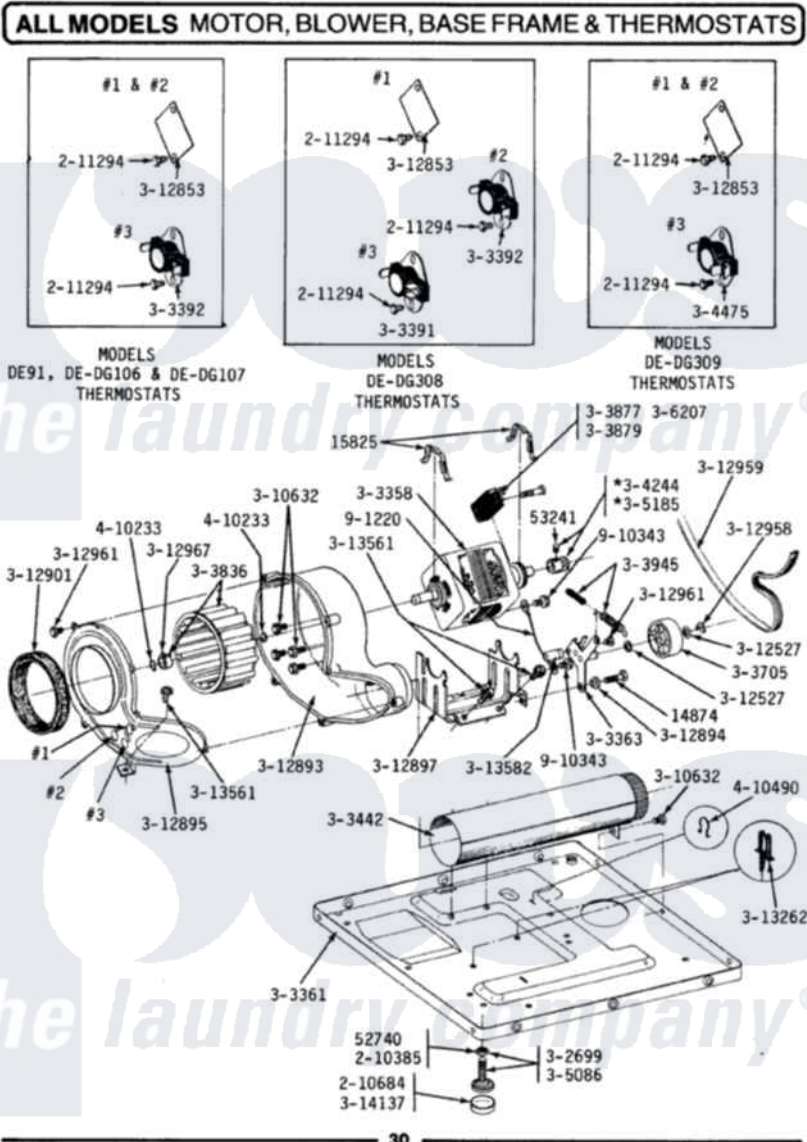

Maytag DG107 08 - MOTOR, BLOWER, BASE FRAME & THERMOSTATS

Maytag Residential Maytag DG107 Dryer Parts Diagram 08 - MOTOR, BLOWER, BASE FRAME & THERMOSTATS

Click on the part number to view part

Item	Original Part Number	Replaced By	Status	Part Description
1	Y014874			Screw, Idler Arm And Sleeve
2	Y015825			Clip, Motor To Motor Support
3	Y052740	62739		Nut, Lock
4	Y053241			Set Screw, Motor Pulley
5	210385			Lock Nut For Adjustable Leg
6	210684			Foot, Adjustable Leg
7	211294	90767		Screw, 8A X 3/8 HeX Washer Head Tapping
8	Y302699	22003428		Leg, Adjustable
9	Y303358	W10410999		Motor-Drive
10	Y303361		Not Available	BASE ASSY. (UPPER & LOWER)
11	Y303363	6-3033630		Idler Arm
12	303392			Thermostat, Cycling
13	Y303442			EXHAUST DUCT ASSEMBLY
14	Y303705	6-3037050		Pulley- ID

15	Y303836		Blower Wheel Assembly And Clamp
16	Y303877	Not Available	SWITCH, MOTOR EXTERNAL START No.303358-2, No.303358-4, 303358-7
17	Y303879		Switch, Motor External Start
18	Y303945		IDLER SPRING ASSY. W/PLUG
19	Y304244		Motor Pulley With Set Screw
20	Y305086		Adjustable Leg And Nut
21	Y305185	6-3051850	Pulley- MO
22	306207	Not Available	(PROD. No.303358-8 & No.303358-9)
23	Y310632	1163839	Screw
24	Y312527		Washer, Idler Shaft
25	Y312853		Cover For Thermostat Openin
26	Y312893		Housing, Blower
27	Y312894	315772	Sleeve, Idler Arm
28	Y312895	Not Available	COVER FOR BLOWER---NA
29	312897	Not Available	SUPPORT, MOTOR
30	Y312901		Seal, Housing Cover
31	312958	354987	Ring, Retaining
32	Y312959		Poly "V" Belt For Tumbler
33	Y312961	W10116751	Screw
34	312967		Clamp, Blower Housing
35	Y313262	W10116752	Retainer-
36	Y313561		Screw---NA
37	Y313582	W10116756	Spacer
38	Y314137		Foot, Rubber
39	410233	9703438	Ring-Retrn
40	410490		Spring, Retainer Wire Harness
41	901220		Ground Wire
42	910343	488234	Screw 8-32 X 1/4