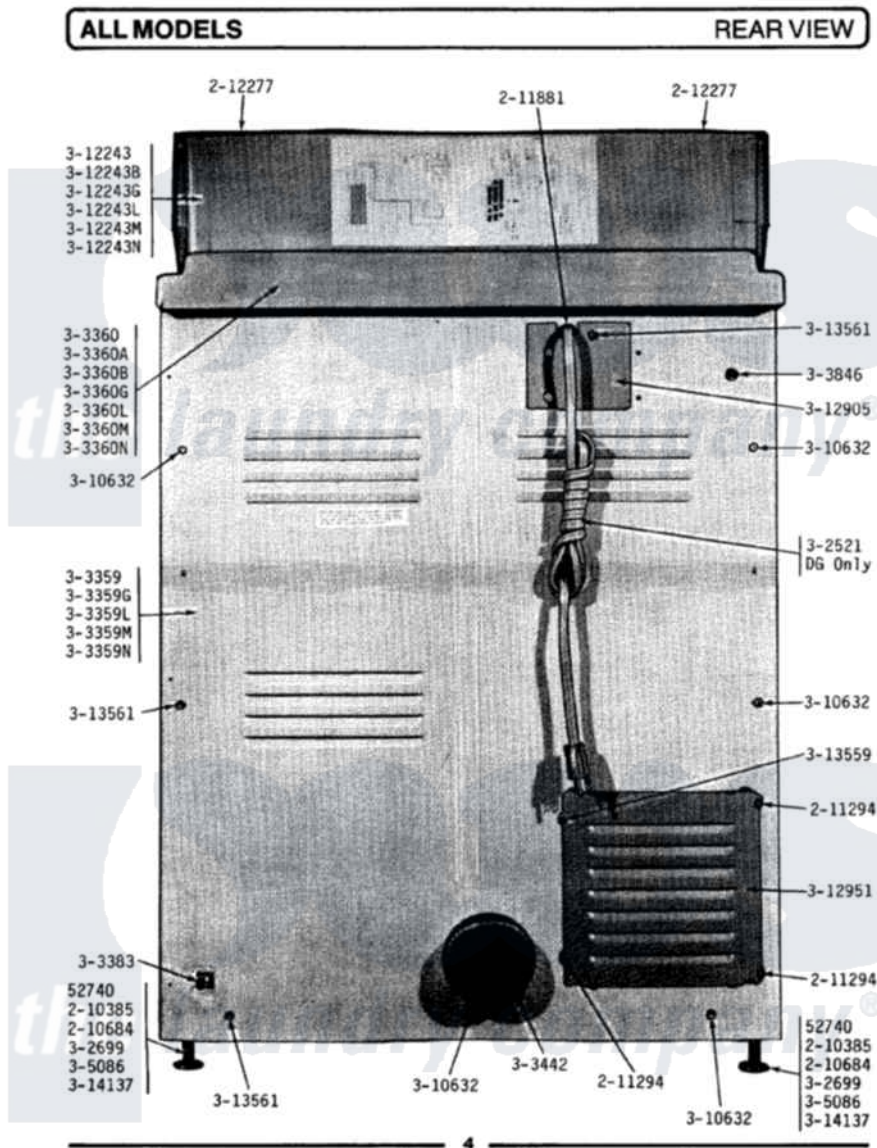

Maytag DG107 09 - REAR VIEW

Maytag [Residential Maytag DG107 Dryer Parts](#) Parts Diagram 09 - REAR VIEW
 Click on the part number to view part

Item	Original Part Number	Replaced By	Status	Part Description
1	Y052740	62739		Nut, Lock
2	Y201808			Converter
3	210385			Lock Nut For Adjustable Leg
4	210684			Foot, Adjustable Leg
5	211294	90767		Screw, 8A X 3/8 HeX Washer Head Tapping
6	211881			Grommet, Cord Part Not Used-Gas Models Only
7	212277			Screw, No.8 X 1/2 Inch
8	301548			Clamp, Ground Wire
9	302521		Not Available	CORD, POWER PART NOT USED-GAS MODELS ONLY
10	Y302699	22003428		Leg, Adjustable
11	303359		Not Available	CABINET-WHITE
12	303359G		Not Available	CABINET-DARK GOLD
13	303359L		Not Available	CABINET-ALMOND
14	303359M		Not Available	CABINET-HARVEST WHEAT