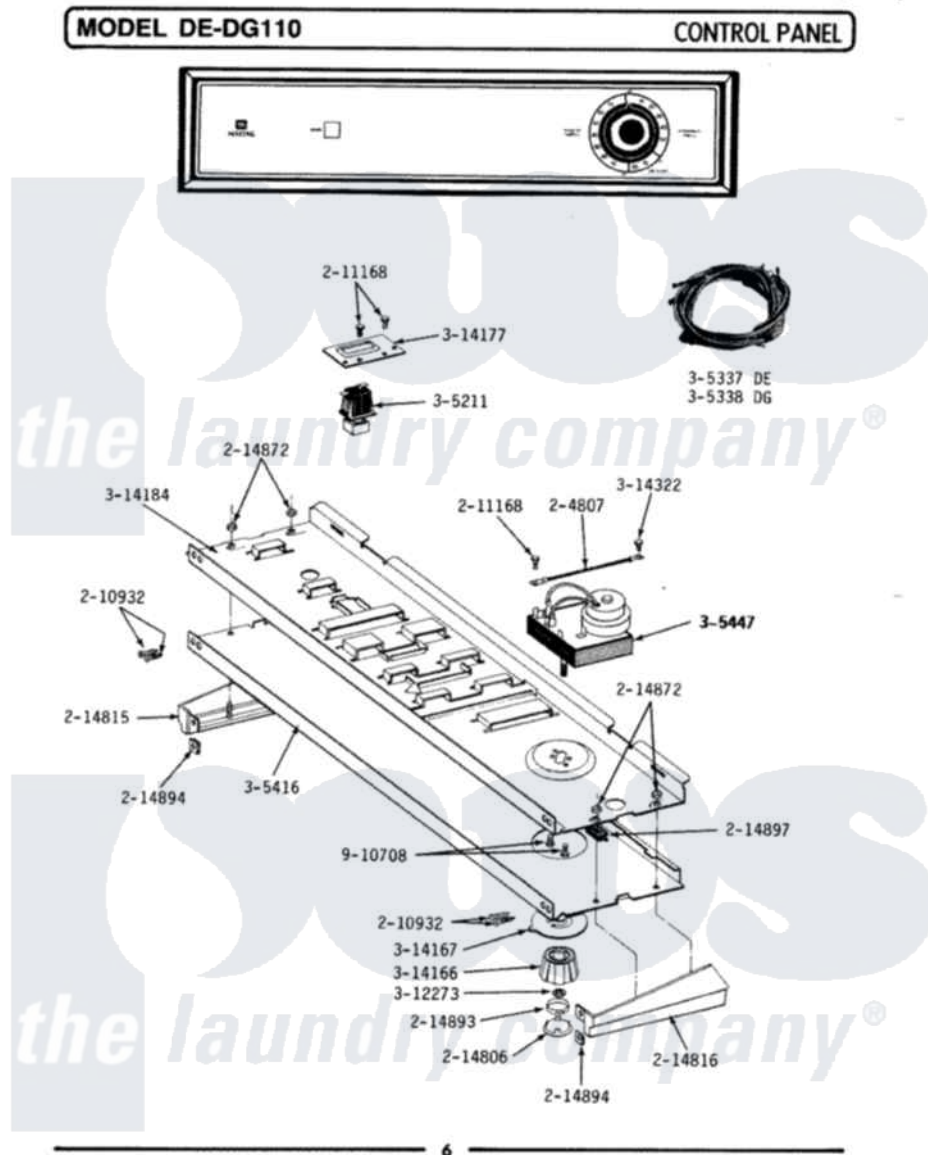

Maytag DG110 01 - CONTROL PANEL

Maytag Residential Maytag DG110 Dryer Parts Parts Diagram 01 - CONTROL PANEL
 Click on the part number to view part

Item	Original Part Number	Replaced By	Status	Part Description
1	204807			Ground Wire, Supp. Plte To Top Cover
2	210932			Screw, No.8 X 9/16 Ctsk Note: Screw, Inlet Duct
3	211168	W10139210		Screw, 8-18 X 5/16
4	214806		Not Available	CAP FOR TIMER KNOB
5	214815			End Cap F/Control Panel-LH
6	214816			End Cap F/Control Panel-RH
7	214872			Palnut, End Cap Note: Nut, Lamp Holder
8	214893		Not Available	DETENT RING F/TIMER KNOB CA
9	214894			Fastener, End Cap
10	214897			Pad, Control Panel
11	305211			Push To Start Switch
12	305447		Not Available	TIMER
13	305337			Main Wire Harness
14	305338			Main Wire Harness

15	305416	Not Available	CONTROL PANEL
16	312273		Nut, Control Knob
17	Y314166		Knob For Timer
18	314167	Not Available	TIMER DIAL INDICATOR
19	314177	Not Available	BRACKET FOR START SWITCH
20	314184		Back Up Plate
21	Y314322	211251	Screw, Transformer
22	910708	488234	Screw 8-32 X 1/4