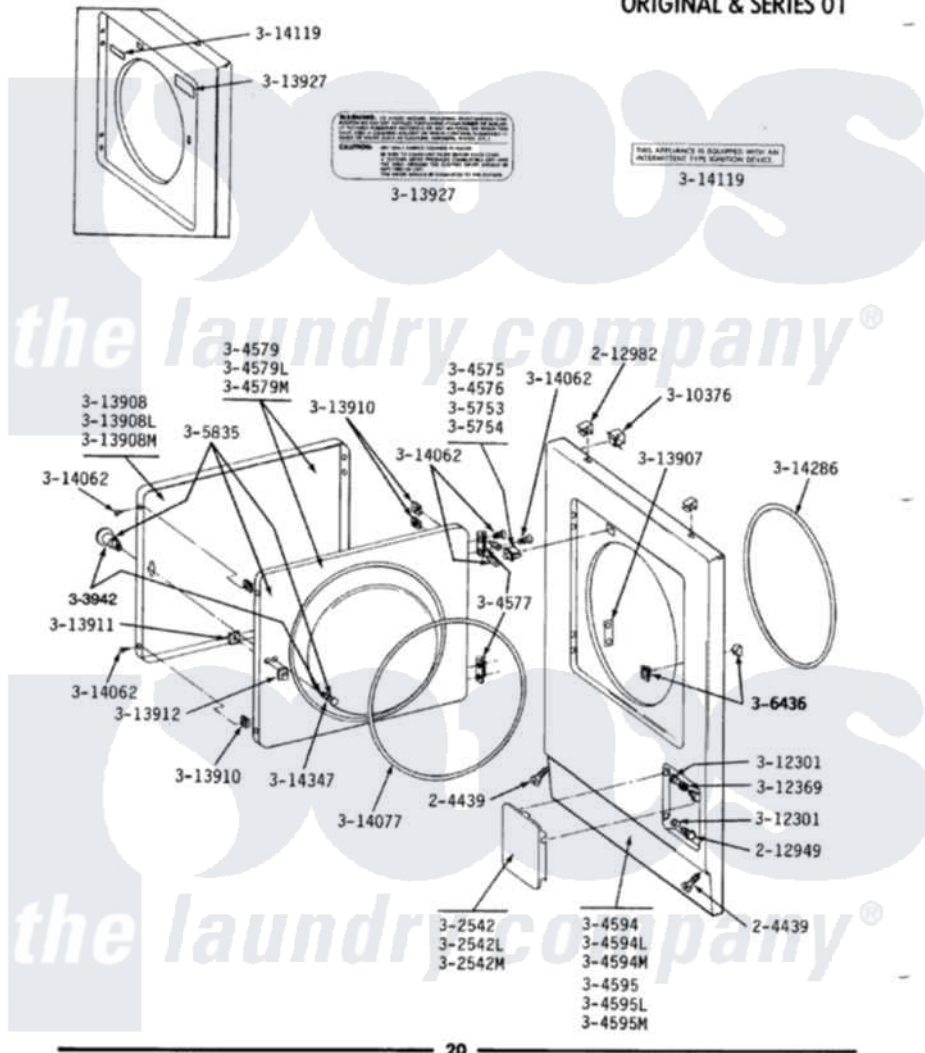

Maytag DG110 02 - FRONT PANEL & DOOR ASSEMBLY

MODELS DE-DG110-210-410-510-610-710-810

**FRONT PANEL & DOOR ASSEMBLY
ORIGINAL & SERIES 01**

Maytag Residential Maytag DG110 Dryer Parts Parts Diagram 02 - FRONT PANEL & DOOR ASSEMBLY
Click on the part number to view part

Item	Original Part Number	Replaced By	Status	Part Description
1	204439			Screw And Fstner Assembly
2	212949	22001866		Screw, Relay
3	212982	22001650		Fastener, Spring
4	302542		Not Available	PART NOT USED. (DG ONLY)
7	Y304575	W10169313		Switch-Dor
8	Y304576	W10169313		Switch-Dor
9	Y304577	33001230		Hinge, Door
10	306436			Door Latch Kit-W
11	Y304579			DOOR (WHT)
14	304594			Front Panel-White
20	Y305753	W10169313		Switch-Dor
21	Y305754	W10169313		Switch-Dor
22	305835		Not Available	INNER DOOR WITH KNOB & SCRE
23	303942		Not Available	KNOB AND SCREW
24	Y310376			Clip, Door Switch Harness

25	312301	Not Available	BUSHING FOR ACCESS STUD
26	312369		Sleeve, Access Panel Stud Part Not Used
27	Y313907		Fastener, Twin
28	Y313908		DOOR PANEL-WHITE
31	Y313910		Clip, Door Liner To Outer Panel
32	Y313911		Door Strike Retainer
33	Y313912	306436	Door Latch Kit-W
34	Y313927		INSTRUCTION LABEL
35	Y314062		Screw, Door Hinge And Panel
36	314077		Door Seal
37	314119	Not Available	GAS IGNITION LABEL
38	314286		Seal For Front Panel
39	314347	400021-1	Screw