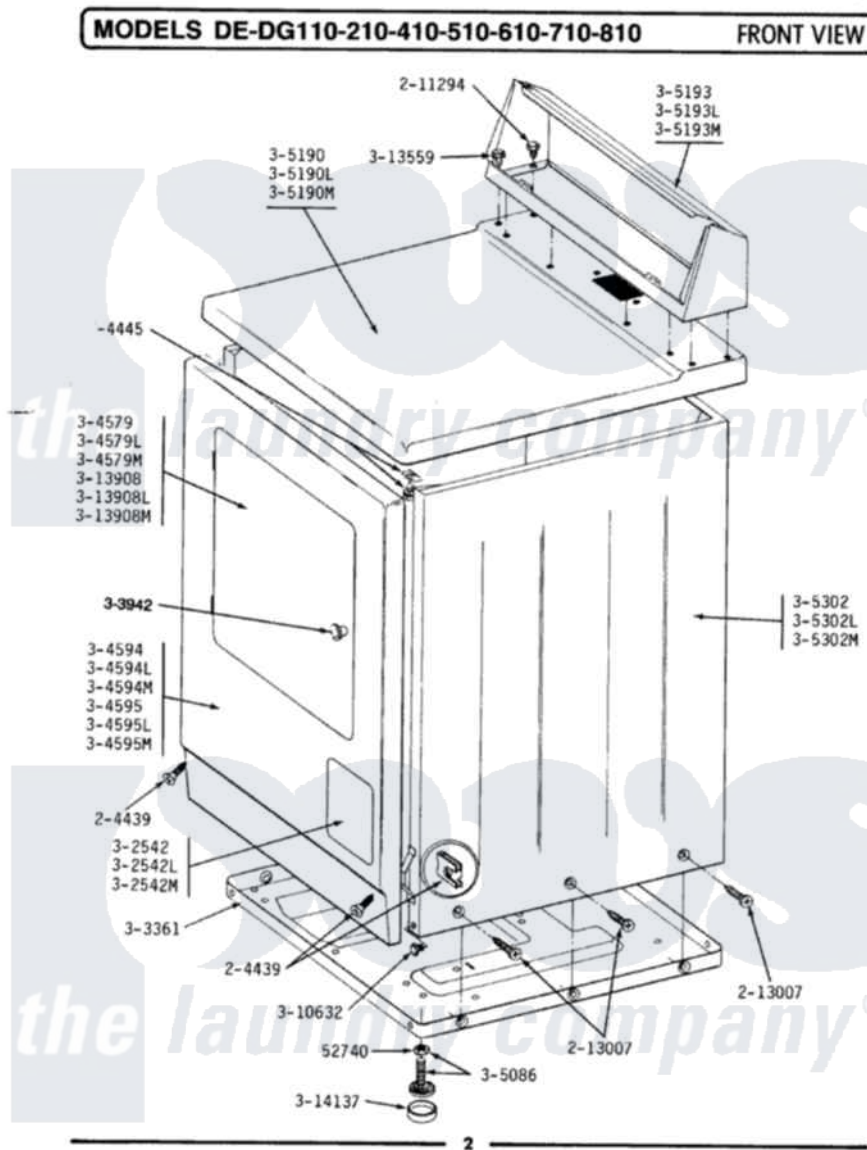

Maytag DG110 03 - FRONT VIEW

Maytag Residential Maytag DG110 Dryer Parts Parts Diagram 03 - FRONT VIEW
 Click on the part number to view part

Item	Original Part Number	Replaced By	Status	Part Description
2	204439			Screw And Fstner Assembly
3	204445			Screw And Fastener Assembly
4	211294	90767		Screw, 8A X 3/8 HeX Washer Head Tapping
5	213007			Xfor Cabinet See Cabinet, Back
6	302542		Not Available	PART NOT USED. (DG ONLY)
9	Y303361		Not Available	BASE ASSY. (UPPER & LOWER)
10	Y304579			DOOR (WHT)
13	304594			Front Panel-White
19	Y305086			Adjustable Leg And Nut
20	Y305190	307104		Top Cover Assembly
23	Y305193			Console
26	305302		Not Available	CABINET-WHITE
29	303942		Not Available	KNOB AND SCREW
30	Y310632	1163839		Screw