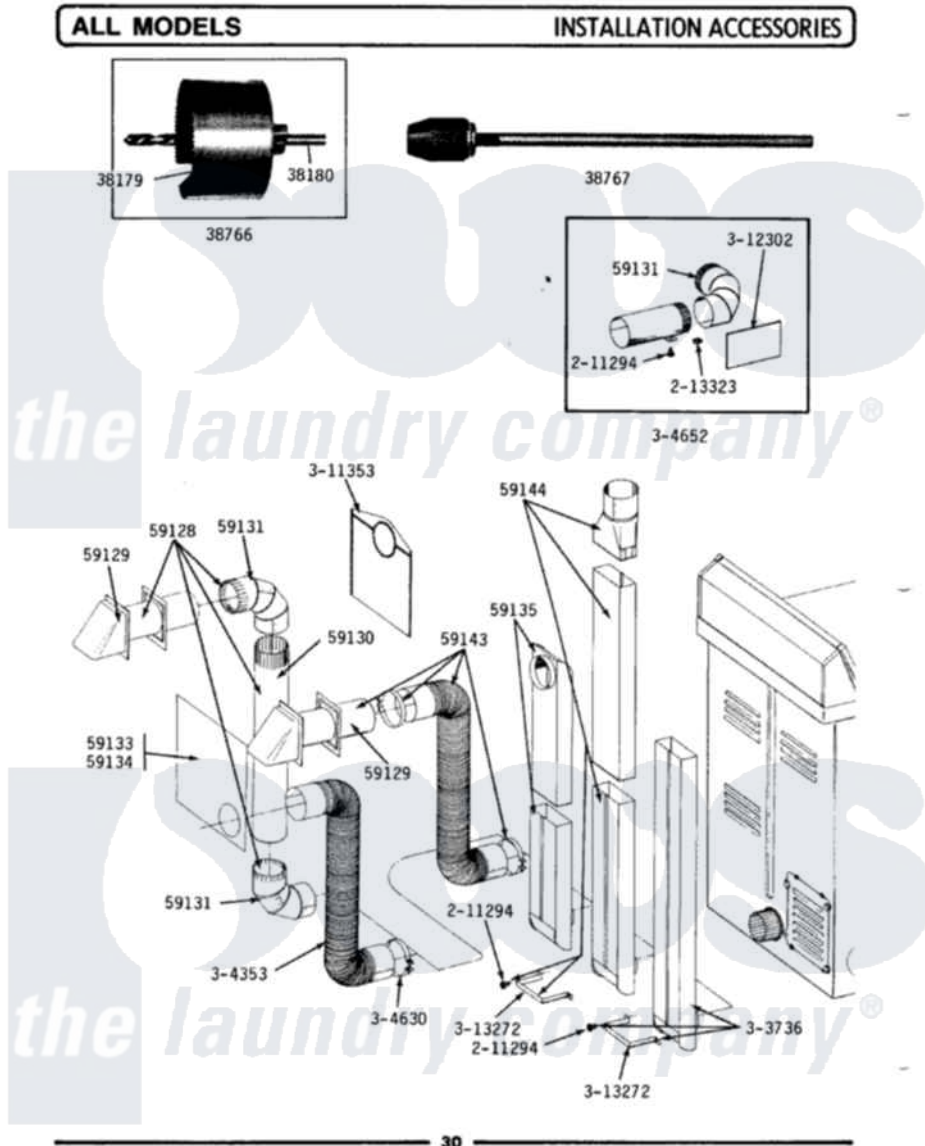

Maytag DG110 05 - INSTALLATION ACCESSORIES

Maytag Residential Maytag DG110 Dryer Parts Parts Diagram 05 - INSTALLATION ACCESSORIES
 Click on the part number to view part

Item	Original Part Number	Replaced By	Status	Part Description
1	038179		Not Available	BLADE, SAW
2	038180		Not Available	REPLACEMENT DRILL
3	038766		Not Available	HOLE SAW W/DRILL BIT
4	038767			Extension Chuck, Drill
5	Y059128			Standard 4" Vent Kit
6	Y059129	4396007RW		Vent Hood
7	Y059130			Pipe, Venting
8	Y059131			Elbow, Venting
9	059133		Not Available	ALUMINUM WINDOW 4X12X18
10	Y059134			PLATE, ALUM. WINDOW (15"X20")
11	Y059135			Vent Duct Assembly
12	Y059143			Flexible Vent Kit
13	059144		Not Available	RECTANGULAR VENT KIT
14	211294	90767		Screw, 8A X 3/8 Hex Washer Head Tapping

15	213323		Fastener, Exhaust Duct Kit
16	303736	Not Available	EXHAUST DEFLECTOR KIT
17	Y304353	4396010RP	6ft Scvent
18	Y304630		Clamp, Flexible Duct
19	Y304652		Exhaust Duct Kit
20	311353	Not Available	BAG, LINT (DACRON)
21	312302		Insulation, Exhaust Duct Kit
22	313272		Bracket, Exhaust Deflector