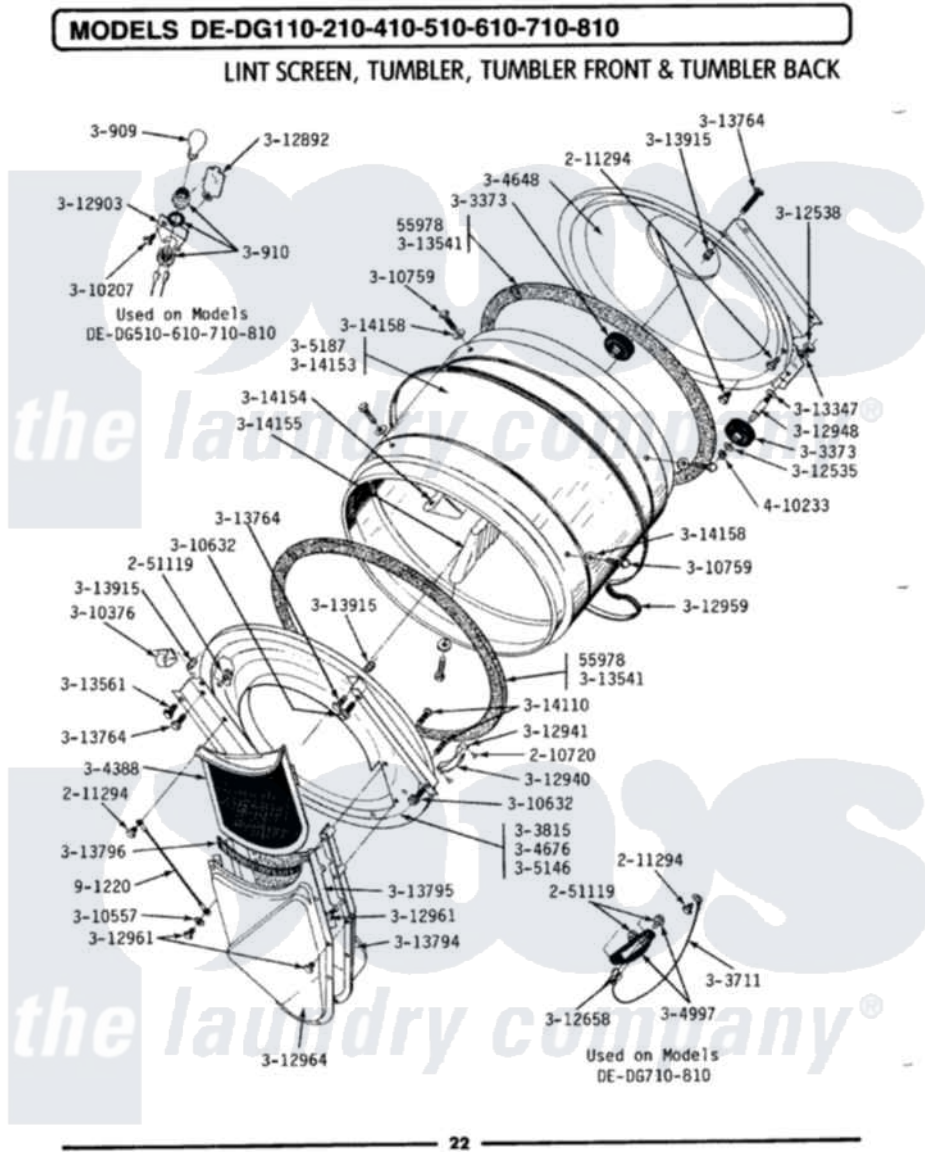

Maytag DG110 06 - LINT SCREEN, TUMBLER (FRONT & BACK)

Maytag Residential Maytag DG110 Dryer Parts Parts Diagram 06 - LINT SCREEN, TUMBLER (FRONT & BACK)
 Click on the part number to view part

Item	Original Part Number	Replaced By	Status	Part Description
1	Y055978			Rubber Adhesive, 2 Oz Tube
2	210720			Rivet, Bearing To Tumbler Frnt
3	211294	90767		Screw, 8A X 3/8 HeX Washer Head Tapping
4	Y251119	3177991		Screw
5	300909	8009		Bulb-Light
6	300910		Not Available	RECEPTACLE
7	Y303373	12001541		Drum Roller/Washer Assembly--W
8	Y303711			Sensor Ground Wire
9	Y303815	33001231		Front- Tumbler
10	Y304388	33001003		Screen, Lint
11	Y304648	33001106		Back, Tumbler
12	Y304676		Not Available	TUMBLER FRONT ASSEMBLY
13	304997			Sensor Assembly With Screws
14	Y305146	306708		Tumbler Front Assembly

15	305187		Not Available	TUMBLER W/BAFFLES
16	310207			Screw, No.6 X 1/4 Inch
17	Y310376			Clip, Door Switch Harness
18	310557			Washer
19	Y310632	1163839		Screw
20	Y310759			Screw, Tumbler Baffles
21	312535			Washer, Vault Mounting Brk.
22	312538	33001443		Nut, Hex
23	Y312658			Receptacle, Sensor Ground Wire
24	Y312892	33312892		Lens
25	312903		Not Available	LAMP BRACKET
26	312940	306508		Tumbler Bearing Kit ----W
27	312941	306508		Tumbler Bearing Kit ----W
28	Y312948	6-3129480		Shaft- Tumbler
29	Y312959			Poly "V" Belt For Tumbler
30	Y312961	W10116751		Screw
31	Y312964		Not Available	OUTLET DUCT - OUTER HALF
32	Y313347	312535		Washer, Vault Mounting Brk.
33	Y313541	33313541		Seal- Tumbler
34	Y313561			Screw----NA
35	313764		Not Available	SCREW
36	Y313794		Not Available	OUTLET GRID AND DUCT --- S
37	Y313795			Guide For Lint Screen
38	Y313796			Lint Seal
39	313915	31-3915		Tech Sheet
40	Y314110	33002917		Screw, No.10-16
41	Y314153		Not Available	TUMBLER No.
42	314154		Not Available	TUMBLER BAFFLE - SHORT
43	314155	33001004		Baffle, Tall
44	314158			Washer, Baffle To Tumbler
45	410233	9703438		Ring-Retrn
46	901220			Ground Wire