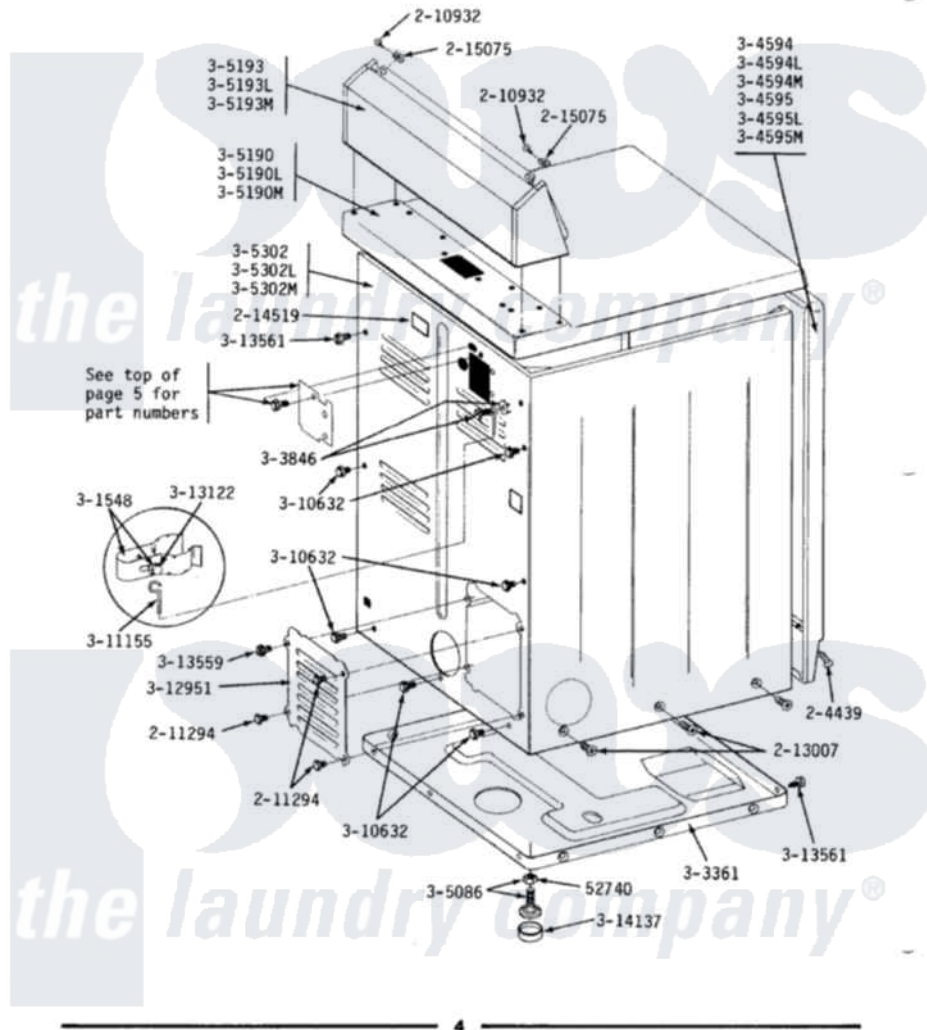

Maytag DG110 08 - REAR VIEW

MODELS DE-DG110-210-410-510-610-710-810 REAR VIEW

Maytag [Residential Maytag DG110 Dryer Parts](#) Parts Diagram 08 - REAR VIEW
 Click on the part number to view part

Item	Original Part Number	Replaced By	Status	Part Description
1	Y052740	62739		Nut, Lock
2	Y201808			Converter
3	204439			Screw And Fstner Assembly
4	210932			Screw, No.8 X 9/16 Ctsk Note: Screw, Inlet Duct
5	211294	90767		Screw, 8A X 3/8 HeX Washer Head Tapping
6	211881			Grommet, Cord Part Not Used- Gas Models Only
7	213007			Xfor Cabinet See Cabinet, Back
8	214519			LABEL, ELECTRICAL INSTR. PART NOT USED-GAS MODELS ONLY
9	215075			Fastener, Control Panel To Console
10	301548			Clamp, Ground Wire
11	302521		Not Available	CORD, POWER PART NOT USED-GAS MODELS ONLY

12	Y303361		Not Available	BASE ASSY. (UPPER & LOWER)
13	303846	22003781		Screw, Ground Strap
14	304594			Front Panel-White
20	Y305086			Adjustable Leg And Nut
21	Y305190	307104		Top Cover Assembly
24	Y305193			Console
27	305302		Not Available	CABINET-WHITE
30	Y310632	1163839		Screw
31	311155			Ground Wire And Clamp
32	Y312905		Not Available	COVER, TERMINAL
33	Y312951		Not Available	ACCESS COVER, BACK
34	313122			Screw - Baffle To Tumbler
35	Y313559			Screw
36	Y314137			Foot, Rubber
"	Y313561			Screw---NA