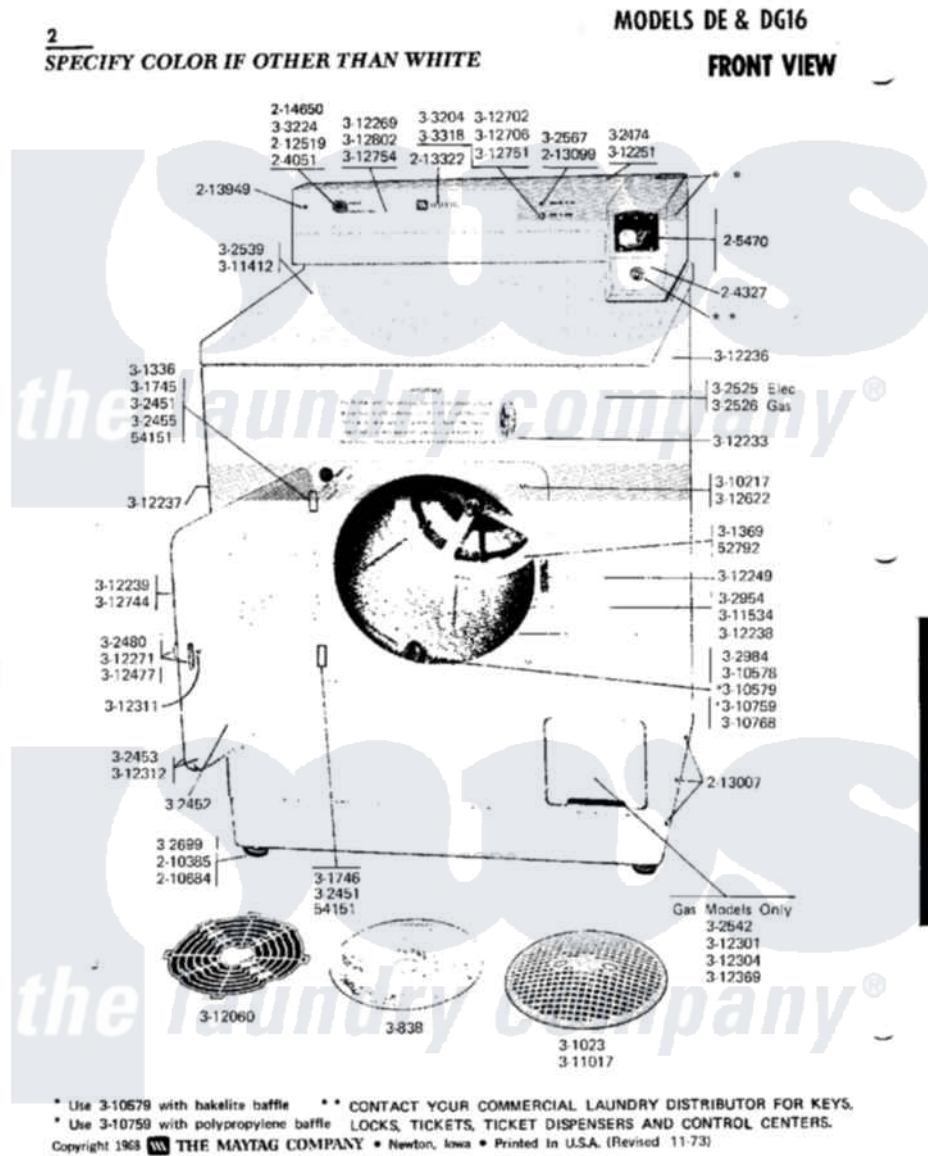

Maytag DG16CA 01 - FRONT VIEW

Maytag Residential Maytag DG16CA Dryer Parts Parts Diagram 01 - FRONT VIEW

Click on the part number to view part

| Item | Original Part Number | Replaced By | Status | Part Description |
|------|------------------------|--------------------------|---------------|-----------------------|
| 001 | NLA | | Not Available | MAYTAG COIN SLIDE |
| 002 | 300838 | | | Lint Screen |
| 003 | 301023 | | | Lint Screen Retainer |
| 004 | NLA | | Not Available | SHAFT WITH SPIDER |
| 005 | NLA | | Not Available | DOOR HINGE ON CABINET |
| 006 | 301746 | Y304298 | | Hinge - Lower |
| 007 | NLA | | Not Available | HINGE ASSEMBLY---N |
| 008 | NLA | | Not Available | DOOR LINER |
| 009 | NLA | | Not Available | DOOR-WHITE |
| 010 | NLA | | Not Available | CONTROL COVER-WHITE |
| 011 | NLA | | Not Available | LATCH |
| 012 | NLA | | Not Available | FRONT PANEL-WHITE |
| 013 | NLA | | Not Available | TOP COVER-WHITE |
| 014 | NLA | | Not Available | ACCESS DOOR (WHITE) |
| 015 | NLA | | Not Available | PILOT LIGHT |
| 016 | Y302699 | 22003428 | | Leg, Adjustable |