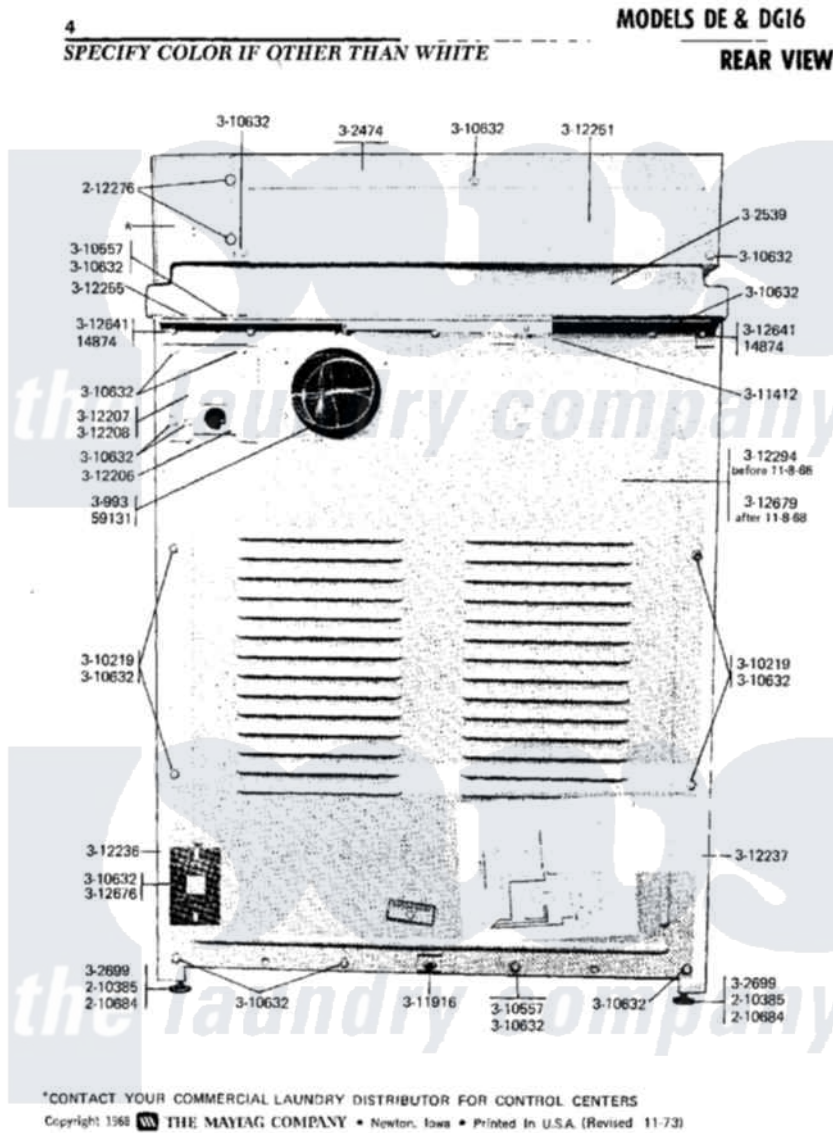

# Maytag DG16CA 02 - REAR VIEW

Maytag Residential Maytag DG16CA Dryer Parts Parts Diagram 02 - REAR VIEW

Click on the part number to view part

Item	Original Part Number	Replaced By	Status	Part Description
001	NLA		Not Available	CLAMP
002	NLA		Not Available	CONTROL COVER-WHITE
003	302521		Not Available	CORD, POWER PART NOT USED-GAS MODELS ONLY
004	NLA		Not Available	FRONT PANEL-WHITE
005	NLA		Not Available	TOP COVER-WHITE
006	Y302699	<a href="#">22003428</a>		Leg, Adjustable
007	NLA		Not Available	PIPE AND BRACKET ASSEMBLY
008	<a href="#">310219</a>			No.10z Fastener
009	<a href="#">310557</a>			Washer
010	Y310632	<a href="#">1163839</a>		Screw
011	NLA		Not Available	SCREW
012	Y311916	<a href="#">22003781</a>		Screw, Ground Strap
013	NLA		Not Available	TERMINAL BRACKET
014	NLA		Not Available	COVER FOR TERMINAL OPENING

015	NLA	Not Available	PANEL-WHITE
016	NLA	Not Available	PANEL-WHITE
017	NLA	Not Available	BACK FOR CONTROL PANEL
018	NLA	Not Available	ANGLE FOR CABINET - DRYER
019	NLA	Not Available	BACK FOR CABINET
020	<a href="#">Y312641</a>		Ground Clip Speed Nut
021	NLA	Not Available	PIPE SUPPORT PLATE-SQ HOLE
022	NLA	Not Available	BACK PANEL
023	<a href="#">210385</a>		Lock Nut For Adjustable Leg
024	<a href="#">210684</a>		Foot, Adjustable Leg
025	212276	<a href="#">W10116760</a>	Screw
026	<a href="#">Y014874</a>		Screw, Idler Arm And Sleeve
027	<a href="#">Y059131</a>		Elbow, Venting
028		Not Available	