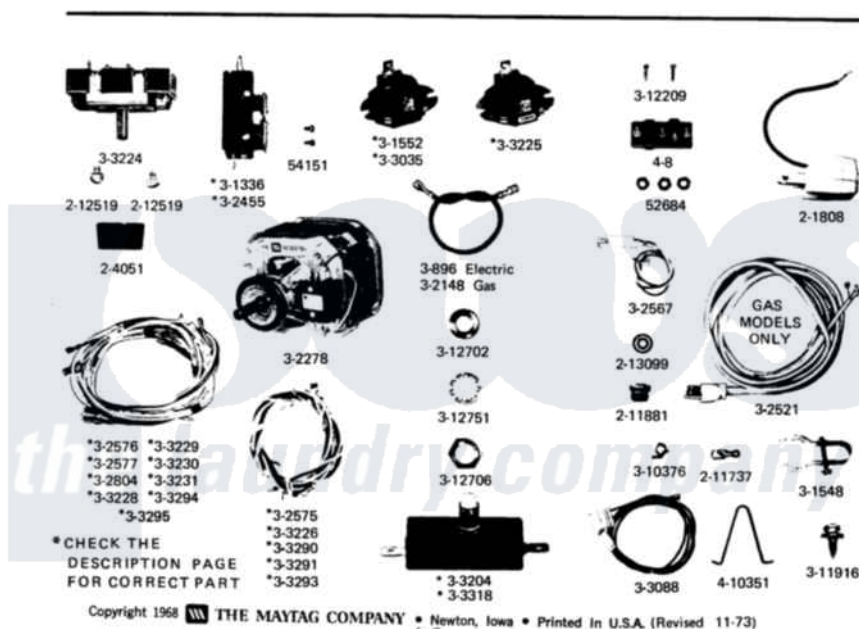

Maytag DG16CA 05 - WIRING & CONTROLS

Maytag Residential Maytag DG16CA Dryer Parts Parts Diagram 05 - WIRING & CONTROLS

Click on the part number to view part

Item	Original Part Number	Replaced By	Status	Part Description
001	301548			Clamp, Ground Wire
002	301552	305864		Thermostat Kit
003	NLA		Not Available	No.4 WIRE W/RECEPTACLES GAS
004	Y302278			Motor
005	Y302455			Switch
006	302521		Not Available	CORD, POWER PART NOT USED-GAS MODELS ONLY
007	NLA		Not Available	PILOT LIGHT
008	NLA		Not Available	DOOR SWITCH HARNESS
009	NLA		Not Available	WIRE HARNESS
010	NLA		Not Available	MAIN WIRE HARNESS
011	303035			Regulating Thermostat
012	NLA		Not Available	GAS VALVE WIRES WITH PLUG
013	Y303204			Start Switch With Nuts
014	Y303224			Selector Switch

015	Y303225		Thermostat, Permanent Press
016	NLA	Not Available	WIRE HARNESS FOR DOOR SWITCH
017	NLA	Not Available	MAIN WIRE HARNESS
018	NLA	Not Available	MAIN WIRE HARNESS
019	NLA	Not Available	DOOR SWITCH HARNESS
020	NLA	Not Available	DOOR SWITCH HARNESS
021	NLA	Not Available	RELAY HARNESS
022	NLA	Not Available	MAIN WIRE HARNESS
023	NLA	Not Available	WIRE HARNESS, MAIN
024	Y303318		Switch Assembly With Hex Nu
025	Y310376		Clip, Door Switch Harness
026	Y311916	22003781	Screw, Ground Strap
027	Y312209	W10001200	Screw
028	Y312702		Knurled Nut, Start Switch
029	Y312706	422617	Nut
030	312751		Lockwasher, Start Switch
031	Y201808		Converter
032	204051	22204051	Knob
033	211737	248562	Terminal
034	211881		Grommet, Cord Part Not Used- Gas Models Only
035	212519	488234	Screw 8-32 X 1/4
036	213099		Lens For Control Panel
037	NLA	Not Available	HARNESS RETAINER
038	NLA	Not Available	SCREW, No.4-40 X 1/4