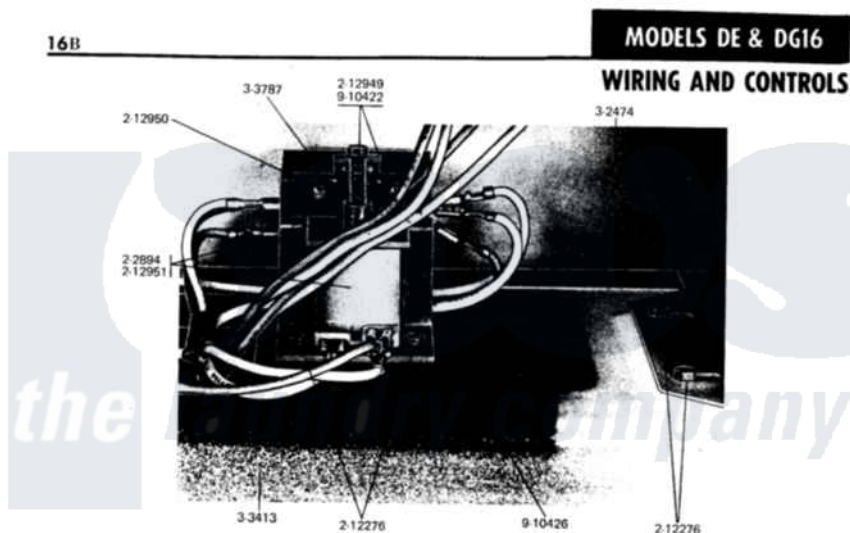

Maytag DG16CA 05 - WIRING & CONTROLS

Maytag Residential Maytag DG16CA Dryer Parts Parts Diagram 05 - WIRING & CONTROLS

Click on the part number to view part

Item	Original Part Number	Replaced By	Status	Part Description
001	301548			Clamp, Ground Wire
002	301552	305864		Thermostat Kit
003	NLA		Not Available	No.4 WIRE W/RECEPTACLES GAS
004	Y302278			Motor
005	Y302455			Switch
006	302521		Not Available	CORD, POWER PART NOT USED-GAS MODELS ONLY
007	NLA		Not Available	PILOT LIGHT
008	NLA		Not Available	DOOR SWITCH HARNESS
009	NLA		Not Available	WIRE HARNESS
010	NLA		Not Available	MAIN WIRE HARNESS
011	303035			Regulating Thermostat
012	NLA		Not Available	GAS VALVE WIRES WITH PLUG
013	Y303204			Start Switch With Nuts
014	Y303224			Selector Switch

015	Y303225		Thermostat, Permanent Press
016	NLA	Not Available	WIRE HARNESS FOR DOOR SWITCH
017	NLA	Not Available	MAIN WIRE HARNESS
018	NLA	Not Available	MAIN WIRE HARNESS
019	NLA	Not Available	DOOR SWITCH HARNESS
020	NLA	Not Available	DOOR SWITCH HARNESS
021	NLA	Not Available	RELAY HARNESS
022	NLA	Not Available	MAIN WIRE HARNESS
023	NLA	Not Available	WIRE HARNESS, MAIN
024	Y303318		Switch Assembly With Hex Nu
025	Y310376		Clip, Door Switch Harness
026	Y311916	22003781	Screw, Ground Strap
027	Y312209	W10001200	Screw
028	Y312702		Knurled Nut, Start Switch
029	Y312706	422617	Nut
030	312751		Lockwasher, Start Switch
031	Y201808		Converter
032	204051	22204051	Knob
033	211737	248562	Terminal
034	211881		Grommet, Cord Part Not Used- Gas Models Only
035	212519	488234	Screw 8-32 X 1/4
036	213099		Lens For Control Panel
037	NLA	Not Available	HARNESS RETAINER
038	NLA	Not Available	SCREW, No.4-40 X 1/4