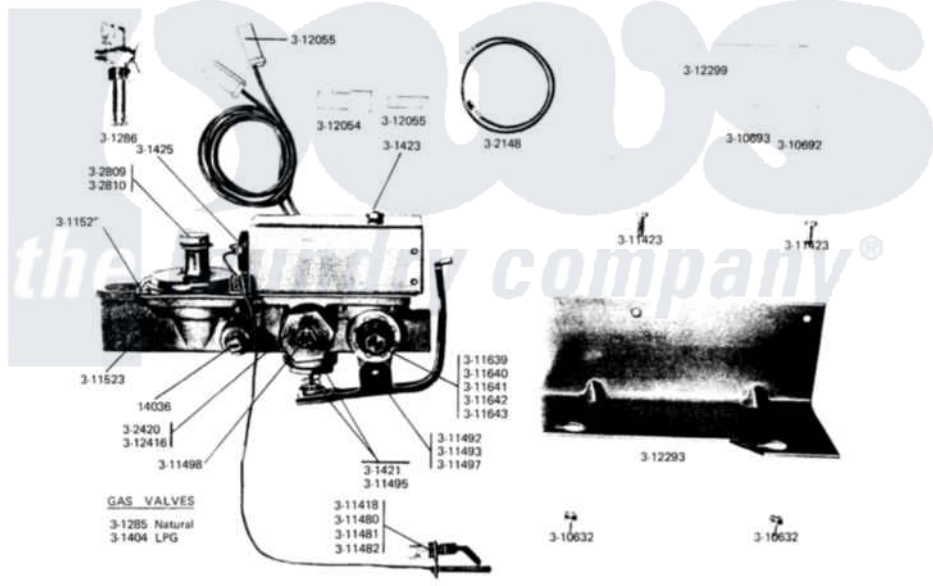

MODEL DG16
GAS VALVE (ORIGINAL)

GAS VALVE CONVERSION KITS

3-2870 CONVERSION KIT - NAT TO LPG

3-1539 CONVERSION KIT - LPG TO NAT

Copyright 1968 THE MAYTAG COMPANY • Newton, Iowa • Printed in U.S.A. (Revised 11-73)

Maytag [Residential Maytag DG16CA Dryer Parts](#) Parts Diagram 08 - GAS VALVE (ORIGINAL)
Click on the part number to view part

Item	Original Part Number	Replaced By	Status	Part Description
001	300272			Pressure Regulator
002	NLA		Not Available	GAS VALVE - NATURAL
003	NLA		Not Available	GAS VALVE - LP
004	NLA		Not Available	MANUEL RESET BUTTON ASSEMBLY
005	NLA		Not Available	SOLENOID NLA IN PROCESS 051591
006	NLA		Not Available	PILOT WITH PRESSURE SWITCH
007	301539			Conversion Kit
008	NLA		Not Available	No.4 WIRE W/RECEPTACLES GAS
009	NLA		Not Available	PILOT FILTER
010	NLA		Not Available	SCREW ASSEMBLY, LEAK LIMIT
011	NLA		Not Available	SCREW ASSM - BLUE BLOCK OPE
012	NLA		Not Available	CONVERSION KIT
013	310484			Manifold, LPG 5 Inch