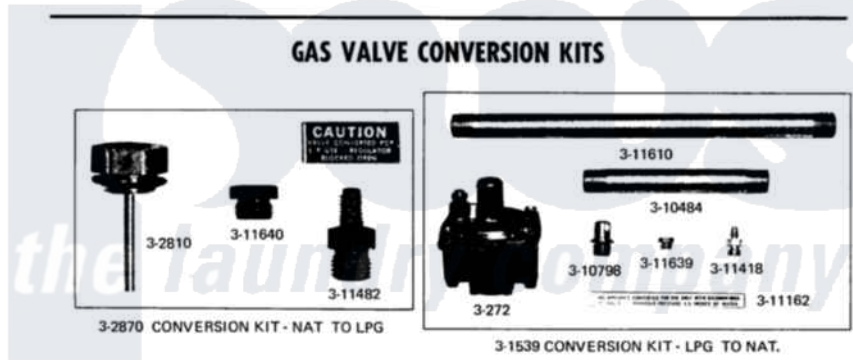

MODEL DG16
GAS VALVE (REVISED)

Copyright 1968 THE MAYTAG COMPANY • Newton, Iowa • Printed in U.S.A. (Revised 11-73)

Maytag [Residential Maytag DG16CA Dryer Parts](#) Parts Diagram 09 - GAS VALVE (REVISED)
Click on the part number to view part

Item	Original Part Number	Replaced By	Status	Part Description
001	300272			Pressure Regulator
002	301539			Conversion Kit
003	NLA		Not Available	SCREW ASSEMBLY, LEAK LIMIT
004	NLA		Not Available	SCREW ASSM - BLUE BLOCK OPE
005	NLA		Not Available	SHAFT ASSEMBLY FOR PILOT
006	Y302812			Main Burner Solenoid
007	NLA		Not Available	PILOT WITH PRESSURE SWITCH
008	NLA		Not Available	CONVERSION KIT
009	NLA		Not Available	SHUT-OFF VALVE
010	NLA		Not Available	GAS VALVE WIRES WITH PLUG
011	Y303202	Y302800		Gas Valve-
012	Y303203	12001114		Kit- LP GA
013	310484			Manifold, LPG 5 Inch