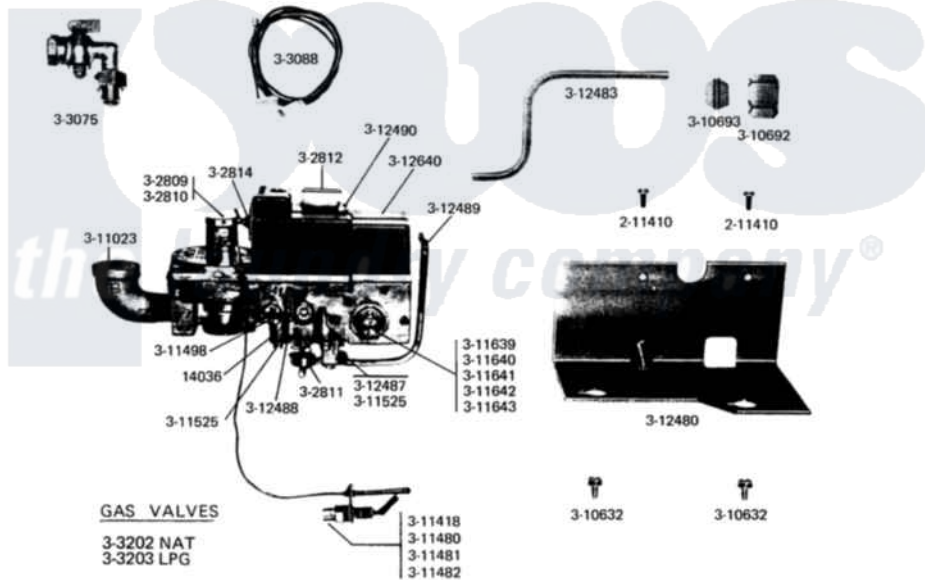

MODEL DG16
GAS VALVE (REVISED)

Copyright 1968 THE MAYTAG COMPANY • Newton, Iowa • Printed in U.S.A. (Revised 11-73)

Maytag [Residential Maytag DG16CA Dryer Parts](#) Parts Diagram 09 - GAS VALVE (REVISED)
Click on the part number to view part

Item	Original Part Number	Replaced By	Status	Part Description
001	300272			Pressure Regulator
002	301539			Conversion Kit
003	NLA		Not Available	SCREW ASSEMBLY, LEAK LIMIT
004	NLA		Not Available	SCREW ASSM - BLUE BLOCK OPE
005	NLA		Not Available	SHAFT ASSEMBLY FOR PILOT
006	Y302812			Main Burner Solenoid
007	NLA		Not Available	PILOT WITH PRESSURE SWITCH
008	NLA		Not Available	CONVERSION KIT
009	NLA		Not Available	SHUT-OFF VALVE
010	NLA		Not Available	GAS VALVE WIRES WITH PLUG
011	Y303202	Y302800		Gas Valve-
012	Y303203	12001114		Kit- LP GA
013	310484			Manifold, LPG 5 Inch

014	Y310632	1163839		Screw
015	310692		Not Available	COMPRESSION NUT
016	Y310693		Not Available	COMPRESSION SLEEVE
017	Y310798			Burner Orifice Brass No.47
018	NLA		Not Available	STREET ELBOW, 3/8 INCH
019	NLA		Not Available	LABEL-NATURAL
020	Y311418			Pilot Orifice
021	Y311480			Pilot Orifice
022	NLA		Not Available	PILOT ORIFICE (MFG.)
023	Y311482			Pilot Orifice
024	Y311498			Compression Nut
025	NLA		Not Available	SCREW FOR REGULATOR
026	311610			Pipe, 10-1/2 Inch
027	Y311639	63-3570		Burner Orifice
028	NLA		Not Available	ORIFICE FOR MAIN BURNER
029	NLA		Not Available	ORIFICE FOR MAIN BURNER
030	NLA		Not Available	ORIFICE, MAIN BURNER (MFG)
031	NLA		Not Available	ORIFICE FOR MAIN BURNER
032	NLA		Not Available	GAS CONTROL BRACKET
033	Y312483			PILOT TUBE
034	NLA		Not Available	BRACKET FOR LEVER
035	NLA		Not Available	GASKET FOR PILOT
036	NLA		Not Available	LEVER FOR PILOT
037	NLA		Not Available	SCREW FOR MAIN SOLENOID
038	NLA		Not Available	VALVE COVER FOR 3-3202
039	Y014036		Not Available	PIPE PLUG (1/8")
040	NLA		Not Available	SCREW, HEX HD No.8 X 3/8 INCH