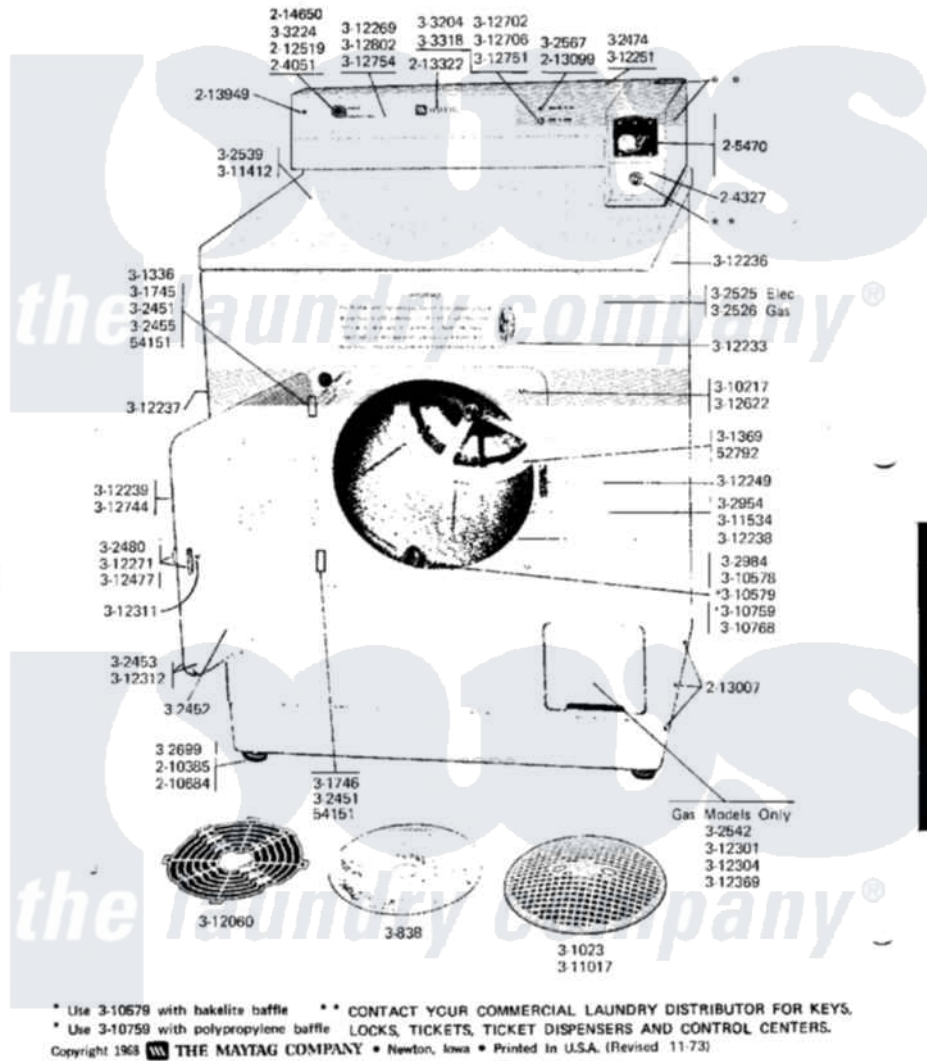

Maytag DG16CT 01 - FRONT VIEW

2
SPECIFY COLOR IF OTHER THAN WHITE

MODELS DE & DG16
FRONT VIEW

Maytag Residential Maytag DG16CT Dryer Parts Parts Diagram 01 - FRONT VIEW

Click on the part number to view part

Item	Original Part Number	Replaced By	Status	Part Description
001	NLA		Not Available	MAYTAG COIN SLIDE
002	300838			Lint Screen
003	301023			Lint Screen Retainer
004	NLA		Not Available	SHAFT WITH SPIDER
005	NLA		Not Available	DOOR HINGE ON CABINET
006	301746	Y304298		Hinge - Lower
007	NLA		Not Available	HINGE ASSEMBLY---N
008	NLA		Not Available	DOOR LINER
009	NLA		Not Available	DOOR-WHITE
010	NLA		Not Available	CONTROL COVER-WHITE
011	NLA		Not Available	LATCH
012	NLA		Not Available	FRONT PANEL-WHITE
013	NLA		Not Available	TOP COVER-WHITE
014	NLA		Not Available	ACCESS DOOR (WHITE)
015	NLA		Not Available	PILOT LIGHT
016	Y302699	22003428		Leg, Adjustable