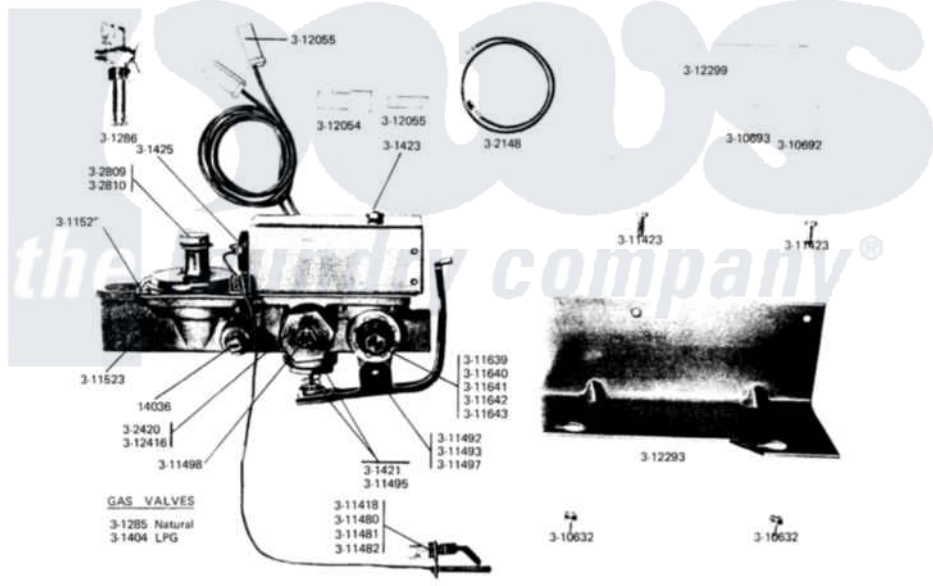

**MODEL DG16**  
**GAS VALVE (ORIGINAL)**

**GAS VALVE CONVERSION KITS**

**3-2870 CONVERSION KIT - NAT TO LPG**

**3-1539 CONVERSION KIT - LPG TO NAT**

Copyright 1968 THE MAYTAG COMPANY • Newton, Iowa • Printed in U.S.A. (Revised 11-73)

Maytag [Residential Maytag DG16CT Dryer Parts](#) Parts Diagram 10 - GAS VALVE (ORIGINAL)  
Click on the part number to view part

Item	Original Part Number	Replaced By	Status	Part Description
001	<a href="#">300272</a>			Pressure Regulator
002	NLA		Not Available	GAS VALVE - NATURAL
003	NLA		Not Available	GAS VALVE - LP
004	NLA		Not Available	MANUEL RESET BUTTON ASSEMBLY
005	NLA		Not Available	SOLENOID NLA IN PROCESS 051591
006	NLA		Not Available	PILOT WITH PRESSURE SWITCH
007	<a href="#">301539</a>			Conversion Kit
008	NLA		Not Available	No.4 WIRE W/RECEPTACLES GAS
009	NLA		Not Available	PILOT FILTER
010	NLA		Not Available	SCREW ASSEMBLY, LEAK LIMIT
011	NLA		Not Available	SCREW ASSM - BLUE BLOCK OPE
012	NLA		Not Available	CONVERSION KIT
013	<a href="#">310484</a>			Manifold, LPG 5 Inch