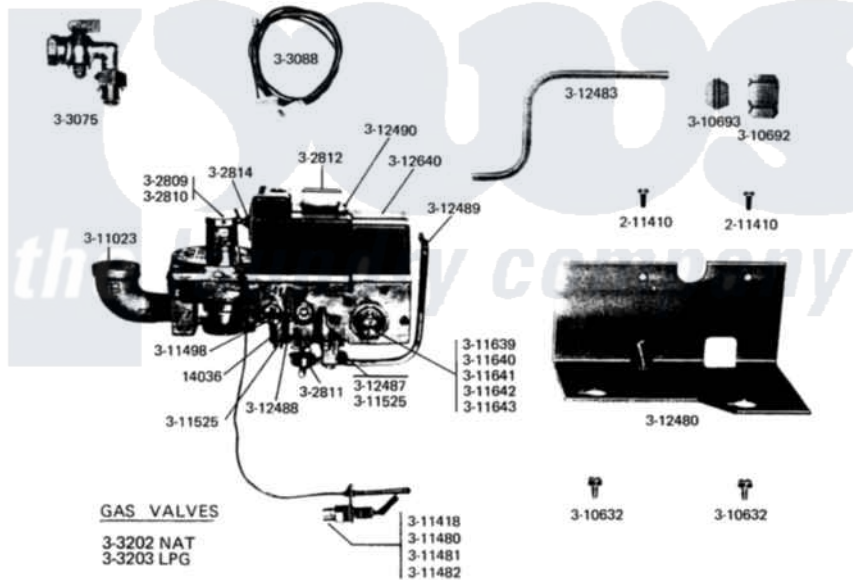

**MODEL DG16**  
**GAS VALVE (REVISED)**

Copyright 1968 THE MAYTAG COMPANY • Newton, Iowa • Printed in U.S.A. (Revised 11-73)

Maytag [Residential Maytag DG16CT Dryer Parts](#) Parts Diagram 11 - GAS VALVE (REVISED)  
Click on the part number to view part

Item	Original Part Number	Replaced By	Status	Part Description
001	<a href="#">300272</a>			Pressure Regulator
002	<a href="#">301539</a>			Conversion Kit
003	NLA		Not Available	SCREW ASSEMBLY, LEAK LIMIT
004	NLA		Not Available	SCREW ASSM - BLUE BLOCK OPE
005	NLA		Not Available	SHAFT ASSEMBLY FOR PILOT
006	<a href="#">Y302812</a>			Main Burner Solenoid
007	NLA		Not Available	PILOT WITH PRESSURE SWITCH
008	NLA		Not Available	CONVERSION KIT
009	NLA		Not Available	SHUT-OFF VALVE
010	NLA		Not Available	GAS VALVE WIRES WITH PLUG
011	Y303202	<a href="#">Y302800</a>		Gas Valve-
012	Y303203	<a href="#">12001114</a>		Kit- LP GA
013	<a href="#">310484</a>			Manifold, LPG 5 Inch