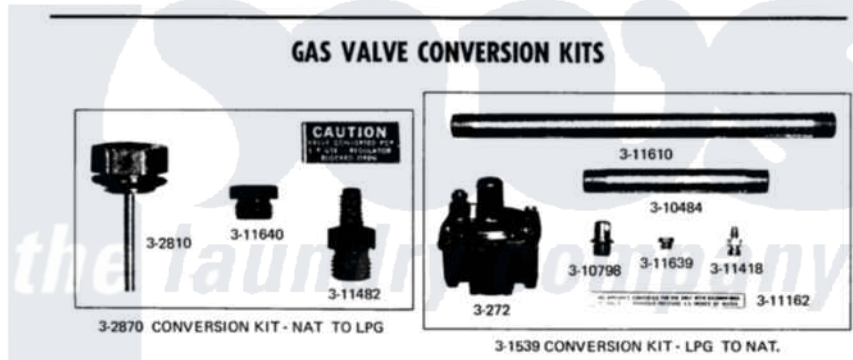

**MODEL DG16**  
**GAS VALVE (REVISED)**

Copyright 1968 THE MAYTAG COMPANY • Newton, Iowa • Printed in U.S.A. (Revised 11-73)

Maytag [Residential Maytag DG16CT Dryer Parts](#) Parts Diagram 11 - GAS VALVE (REVISED)  
Click on the part number to view part

Item	Original Part Number	Replaced By	Status	Part Description
001	<a href="#">300272</a>			Pressure Regulator
002	<a href="#">301539</a>			Conversion Kit
003	NLA		Not Available	SCREW ASSEMBLY, LEAK LIMIT
004	NLA		Not Available	SCREW ASSM - BLUE BLOCK OPE
005	NLA		Not Available	SHAFT ASSEMBLY FOR PILOT
006	<a href="#">Y302812</a>			Main Burner Solenoid
007	NLA		Not Available	PILOT WITH PRESSURE SWITCH
008	NLA		Not Available	CONVERSION KIT
009	NLA		Not Available	SHUT-OFF VALVE
010	NLA		Not Available	GAS VALVE WIRES WITH PLUG
011	Y303202	<a href="#">Y302800</a>		Gas Valve-
012	Y303203	<a href="#">12001114</a>		Kit- LP GA
013	<a href="#">310484</a>			Manifold, LPG 5 Inch