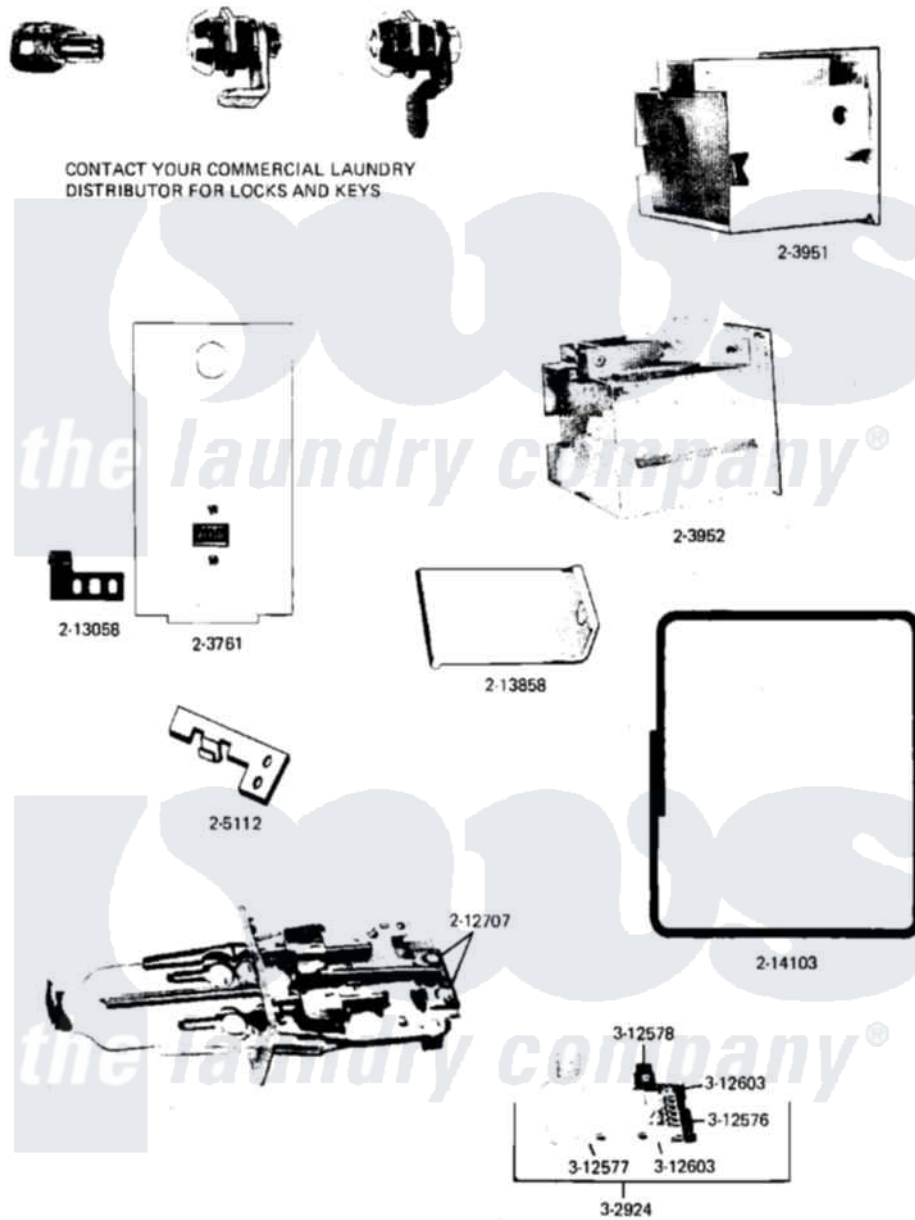

# Maytag DG16CT 14 - ACCESSORIES

Maytag [Residential Maytag DG16CT Dryer Parts](#) Parts Diagram 14 - ACCESSORIES  
 Click on the part number to view part

Item	Original Part Number	Replaced By	Status	Part Description
001	Y302924		Not Available	ACTUATOR KIT-DRYER SLIDES
002	<a href="#">Y312576</a>			Zero Slide Adjustment
003	<a href="#">Y312577</a>			Bracket For Slide
004	<a href="#">Y312578</a>			Slide Adjustment
005	NLA		Not Available	SCREW ADJUSTMENT ASSEMBLY
006	203761			DOOR, ACCESS (WHT)
007	NLA		Not Available	COIN BOX, WHITE
008	NLA		Not Available	SUPER SECURITY COIN BOX
009	NLA		Not Available	DOUBLE MELT CLIP W/DEFLECTO
010	212707	<a href="#">3196385</a>		Screw
011	<a href="#">213058</a>			Actuator For Counter
012	213858	<a href="#">205416</a>		Guard For Coin Box