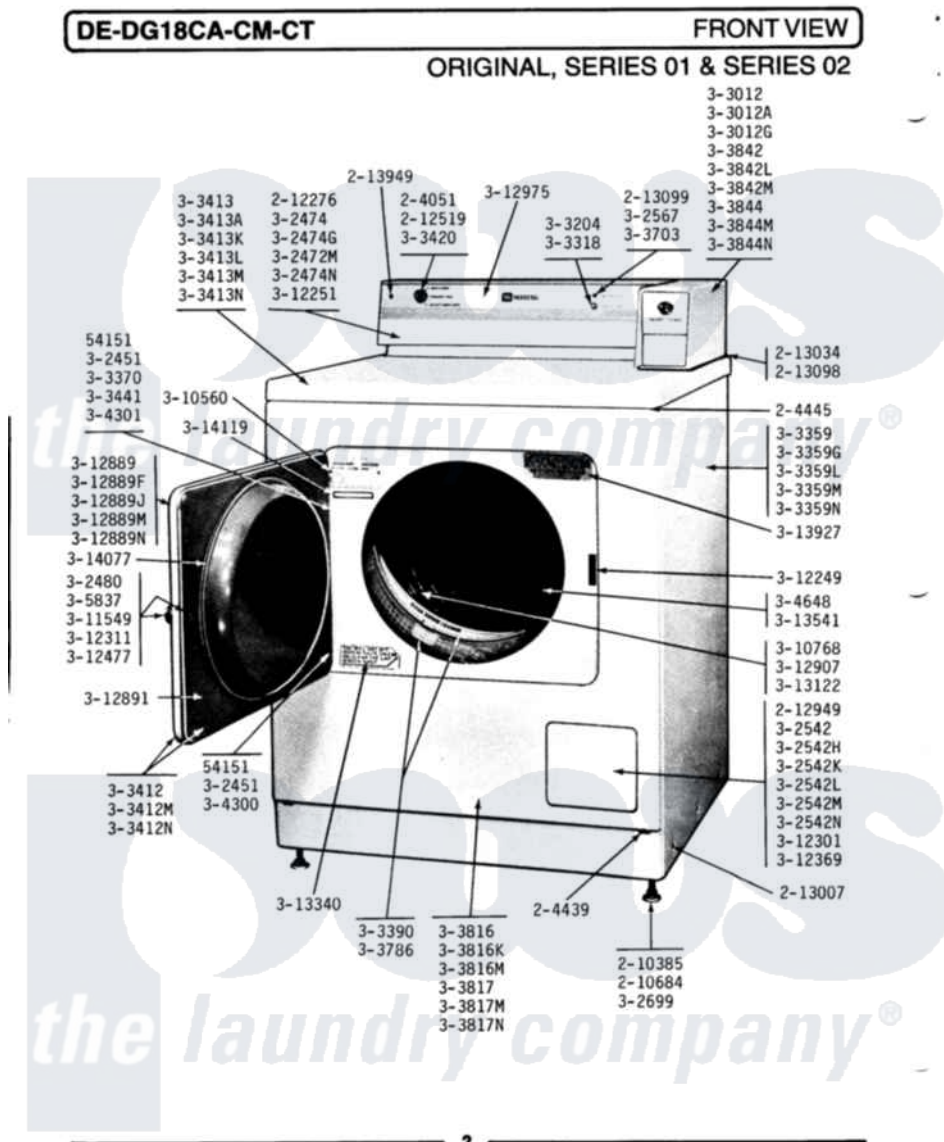

Maytag DG18CA 01 - FRONT VIEW

Maytag Residential Maytag DG18CA Dryer Parts Parts Diagram 01 - FRONT VIEW
 Click on the part number to view part

Item	Original Part Number	Replaced By	Status	Part Description
001	NLA		Not Available	SCREW, No.4-40 X 1/4
002	204051	22204051		Knob
003	204439			Screw And Fstner Assembly
004	204445			Screw And Fastener Assembly
005	210385			Lock Nut For Adjustable Leg
006	210684			Foot, Adjustable Leg
007	212276	W10116760		Screw
008	212519	488234		Screw 8-32 X 1/4
009	212949	22001866		Screw, Relay
010	213007			Xfor Cabinet See Cabinet, Back
011	NLA		Not Available	GASKET UNDER CONTROL CENTER
012	213099			Lens For Control Panel
013	213949			Screw, No.8-18 X 5/16 Inch
014	NLA		Not Available	HINGE ASSEMBLY----N
015	NLA		Not Available	CONTROL COVER-WHITE