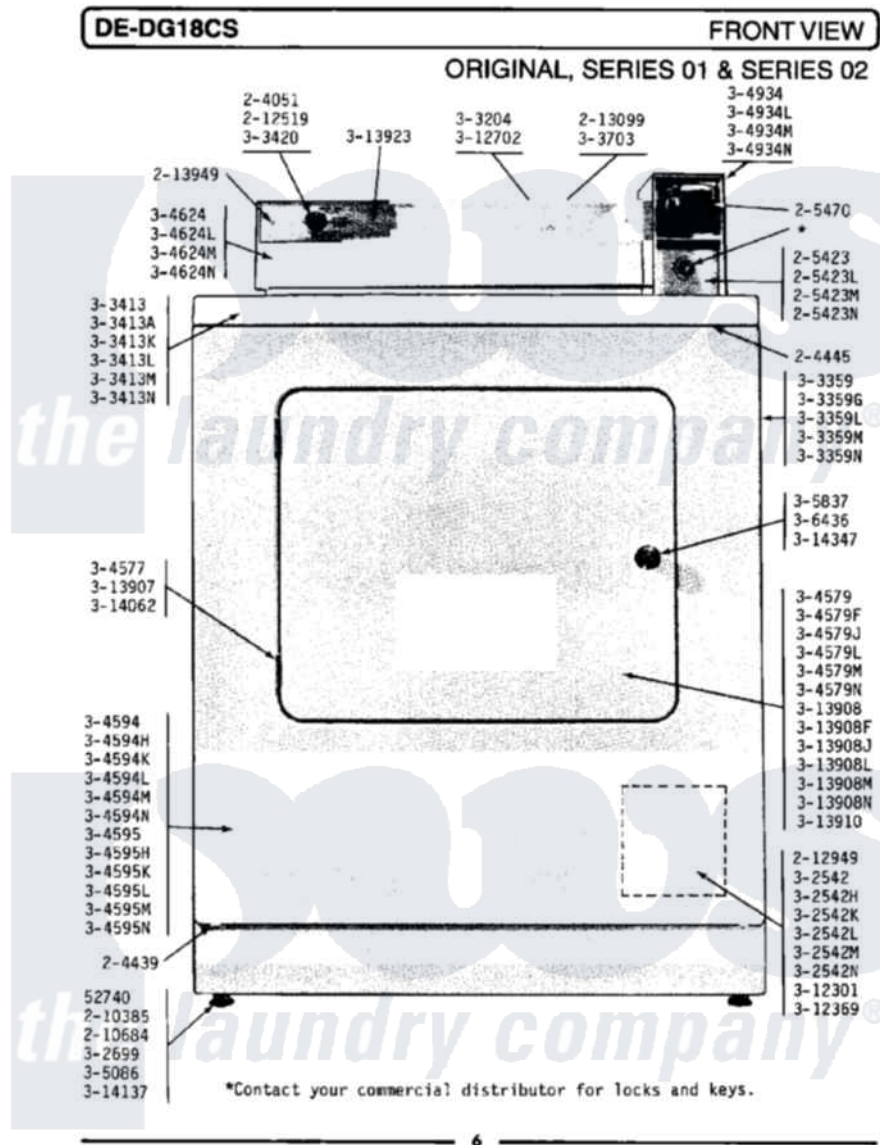

Maytag DG18CA 02 - FRONT VIEW (SERIES 03)

Maytag Residential Maytag DG18CA Dryer Parts Parts Diagram 02 - FRONT VIEW (SERIES 03)

Click on the part number to view part

Item	Original Part Number	Replaced By	Status	Part Description
001	Y052740	62739		Nut, Lock
002	204051	22204051		Knob
003	204439			Screw And Fstner Assembly
004	204445			Screw And Fastener Assembly
005	210385			Lock Nut For Adjustable Leg
006	210684			Foot, Adjustable Leg
007	212276	W10116760		Screw
008	212519	488234		Screw 8-32 X 1/4
009	212949	22001866		Screw, Relay
010	213007			Xfor Cabinet See Cabinet, Back
011	NLA		Not Available	GASKET UNDER CONTROL CENTER
012	213099			Lens For Control Panel
013	213949			Screw, No.8-18 X 5/16 Inch
014	NLA		Not Available	ACCESS DOOR (WHITE)
015	NLA		Not Available	ACCESS DOOR-ALMOND