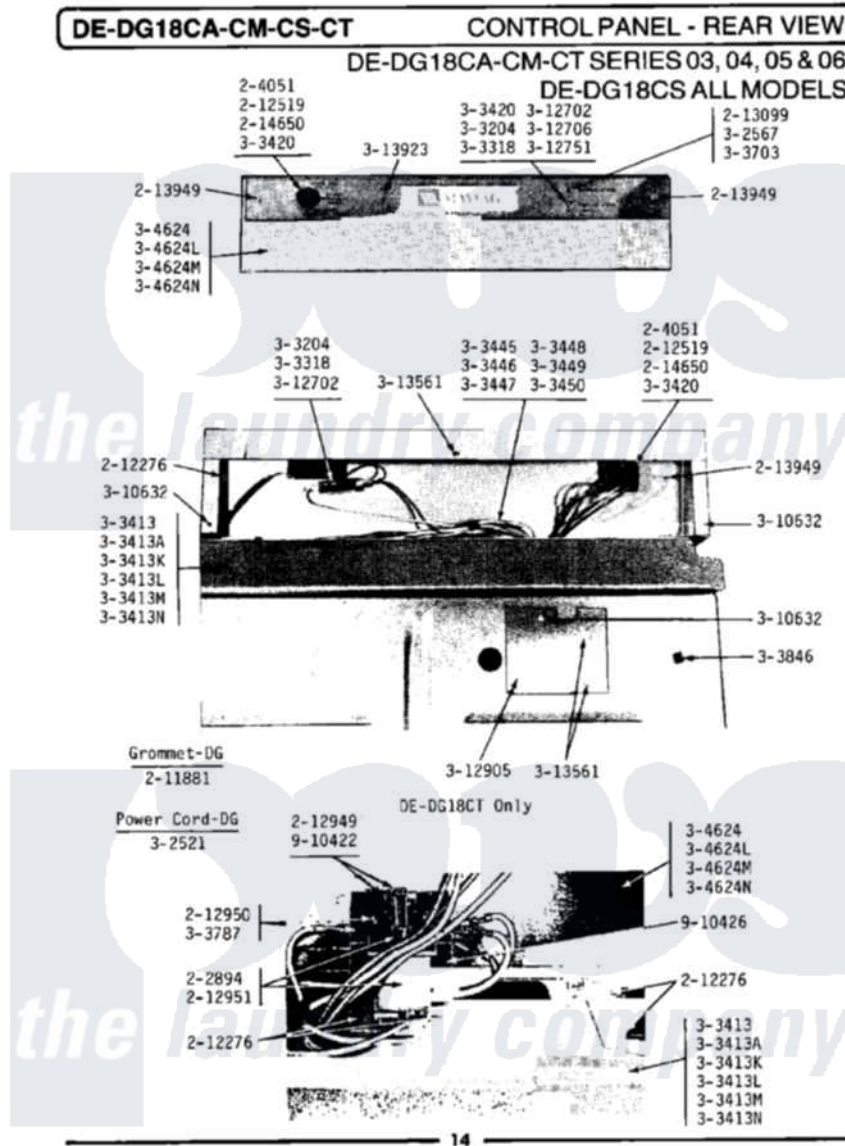

# Maytag DG18CA 05 - CONTROL PANEL-REAR VIEW (SERIES 03)

Maytag Residential Maytag DG18CA Dryer Parts Diagram 05 - CONTROL PANEL-REAR VIEW (SERIES 03)  
 Click on the part number to view part

Item	Original Part Number	Replaced By	Status	Part Description
001	204051	<a href="#">22204051</a>		Knob
002	<a href="#">211881</a>			Grommet, Cord Part Not Used-Gas Models Only
003	212276	<a href="#">W10116760</a>		Screw
004	212519	<a href="#">488234</a>		Screw 8-32 X 1/4
005	212949	<a href="#">22001866</a>		Screw, Relay
006	212950	<a href="#">M0227520</a>		Screw-Tc No.6-32 X 13/16", Preform SwiTch
007	<a href="#">212951</a>			Screw, No.6-32 X 1/4 Inch
008	<a href="#">213099</a>			Lens For Control Panel
009	<a href="#">213949</a>			Screw, No.8-18 X 5/16 Inch
010	<a href="#">214650</a>			Screw For 2-4051 Knob
011	302521		Not Available	CORD, POWER PART NOT USED-GAS MODELS ONLY
012	<a href="#">Y303204</a>			Start Switch With Nuts
013	NLA		Not Available	TOP COVER-WHITE
014	NLA		Not Available	TOP COVER-ALMOND

015	NLA		Not Available	TOP COVER-HARVEST WHEAT
016	Y303420		Not Available	SELECTOR SWITCH
017	NLA		Not Available	MAIN WIRE HARNESS
018	<a href="#">Y303703</a>			Pilot Light
019	NLA		Not Available	SCREW & WASHER ASSY.
020	NLA		Not Available	CONTROL COVER-WHITE
021	NLA		Not Available	CONTROL COVER-ALMOND
022	NLA		Not Available	CONTROL COVER-HARVEST WHEAT
023	Y310632	<a href="#">1163839</a>		Screw
024	Y311423	<a href="#">489483</a>		Screw 10-32 X 1/2
025	NLA		Not Available	BACK FOR CONTROL PANEL
026	<a href="#">Y312702</a>			Knurled Nut, Start Switch
027	Y312706	<a href="#">422617</a>		Nut
028	<a href="#">312751</a>			Lockwasher, Start Switch
029	Y312905		Not Available	COVER, TERMINAL
030	<a href="#">Y313561</a>			Screw---NA
031	NLA		Not Available	CONTROL PANEL