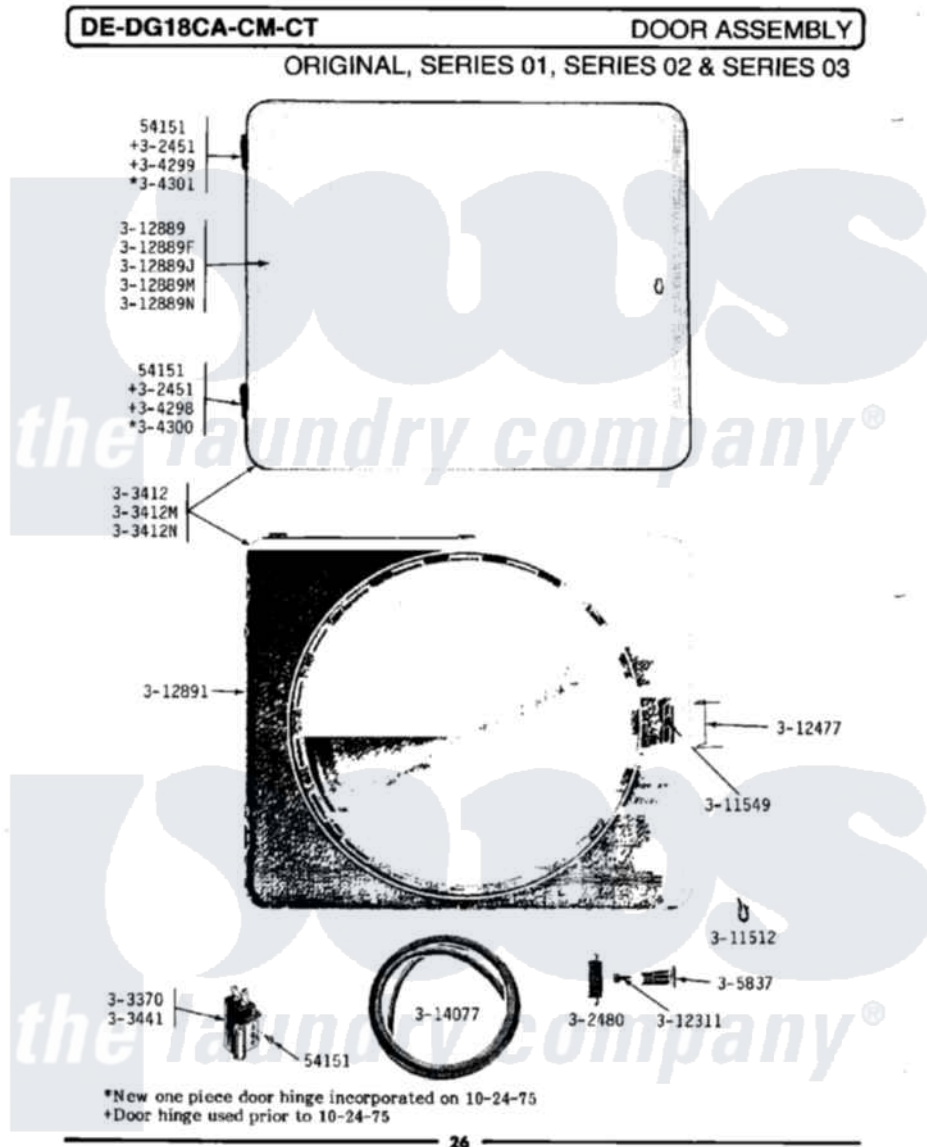

Maytag DG18CA 06 - DOOR ASSEMBLY

Maytag Residential Maytag DG18CA Dryer Parts Parts Diagram 06 - DOOR ASSEMBLY
 Click on the part number to view part

Item	Original Part Number	Replaced By	Status	Part Description
001	NLA		Not Available	SCREW, No.4-40 X 1/4
002	NLA		Not Available	HINGE ASSEMBLY---N
003	NLA		Not Available	LATCH
004	NLA		Not Available	DOOR COMPLETE-WHITE
005	NLA		Not Available	DOOR COMPLETE-HARVEST WHEAT
006	Y303441		Not Available	DOOR SWITCH
007	Y304298			Hinge - Lower
008	NLA		Not Available	HINGE - UPPER
009	NLA		Not Available	HINGE - LOWER
010	NLA		Not Available	HINGE - UPPER
011	NLA		Not Available	KNOB AND SCREW
012	NLA		Not Available	FASTENER
013	NLA		Not Available	WIRE CLIP
014	NLA		Not Available	SCREW---NA
015	NLA		Not Available	MAGNETIC LATCH RETAINER

016	NLA	Not Available	DOOR PANEL-WHITE
017	NLA	Not Available	DOOR PANEL-HAVEST WHEAT
018	Y312891	Not Available	DOOR LINER - INNER HALF
019	314077		Door Seal