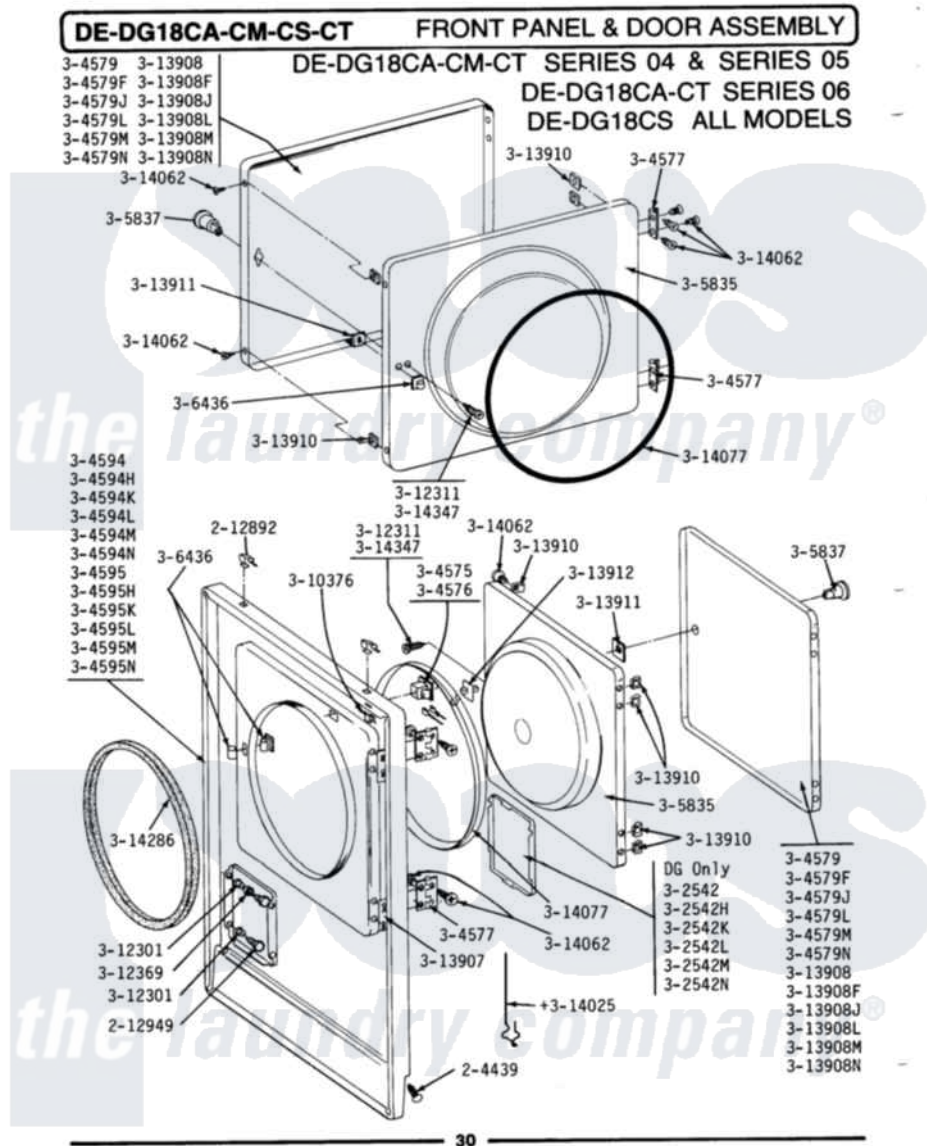

Maytag DG18CA 08 - FRONT PANEL & DOOR ASSY (SERIES 04)

Maytag Residential Maytag DG18CA Dryer Parts Parts Diagram 08 - FRONT PANEL & DOOR ASSY (SERIES 04)
 Click on the part number to view part

Item	Original Part Number	Replaced By	Status	Part Description
001	204439			Screw And Fstner Assembly
002	212949	22001866		Screw, Relay
003	212982	22001650		Fastener, Spring
004	NLA		Not Available	ACCESS DOOR (WHITE)
005	NLA		Not Available	ACCESS DOOR-ALMOND
006	NLA		Not Available	ACCESS DOOR-HARVEST WHEAT
007	Y304575	W10169313		Switch-Dor
008	Y304577	33001230		Hinge, Door
009	Y304579			DOOR (WHT)
010	NLA		Not Available	DOOR-ALMOND
011	NLA		Not Available	DOOR-HARVEST WHEAT
012	NLA		Not Available	FRONT PANEL-WHITE
013	NLA		Not Available	FRONT PANEL-ALMOND
014	NLA		Not Available	FRONT PANEL-HARVEST WHEAT
015	NLA		Not Available	INNER DOOR WITH KNOB &

015	NLA	Not Available	SCRE
016	NLA	Not Available	KNOB AND SCREW
017	306436		Door Latch Kit--W
018	Y310376		Clip, Door Switch Harness
019	NLA	Not Available	BUSHING FOR ACCESS STUD
020	NLA	Not Available	SCREW----NA
021	312369		Sleeve, Access Panel Stud Part Not Used
022	Y313340		LABEL, LINT SCREEN INSTRUCTION
023	Y313907		Fastener, Twin
024	Y313908		DOOR PANEL-WHITE
025	NLA	Not Available	DOOR PANEL-ALMOND
026	NLA	Not Available	DOOR PANEL-HARVEST WHEAT
027	Y313910		Clip, Door Liner To Outer Panel
028	Y313911		Door Strike Retainer
029	Y313927		INSTRUCTION LABEL
030	Y314025		Latch For Access Door
031	Y314062		Screw, Door Hinge And Panel
032	314077		Door Seal
033	NLA	Not Available	GAS IGNITION LABEL
034	314286		Seal For Front Panel
035	NLA	Not Available	SCREW FOR DOOR KNOB---- NA