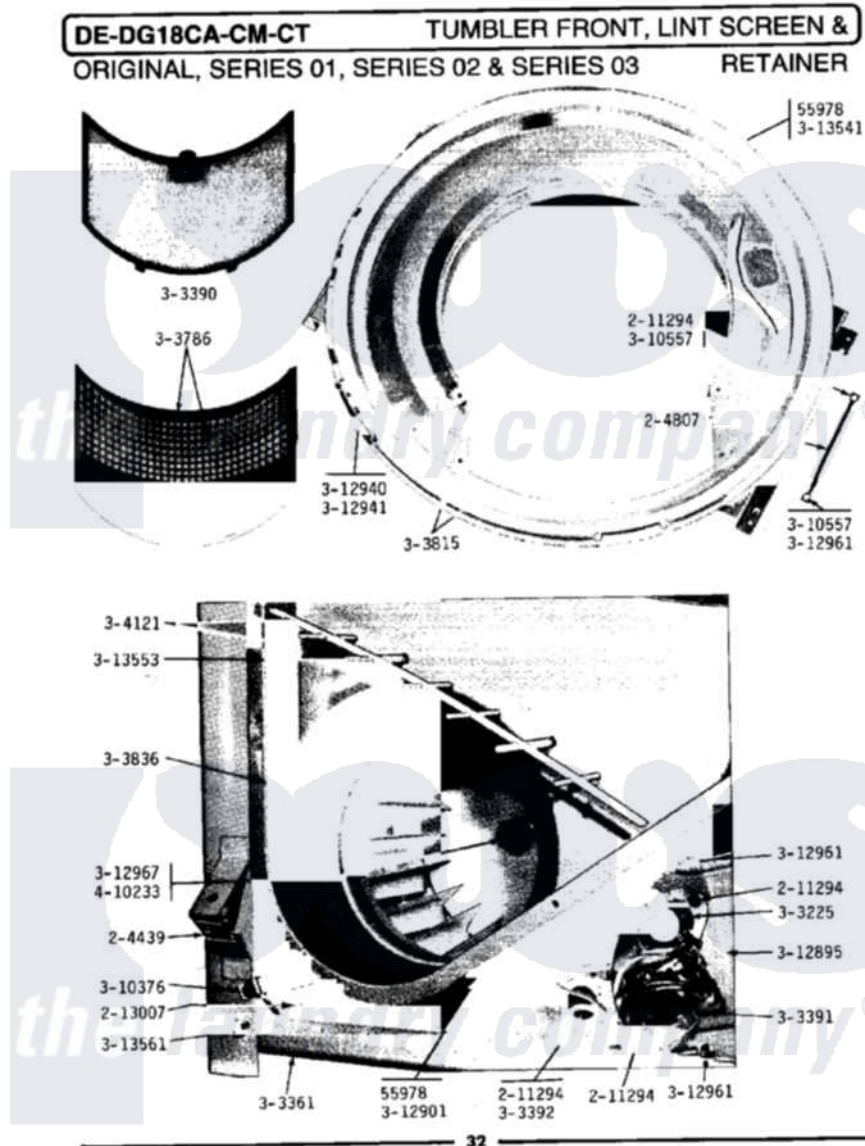

Maytag DG18CA 09 - TUMBLER FRONT, LINT SCREEN & RETAINER

Maytag [Residential Maytag DG18CA Dryer Parts](#) Parts Diagram 09 - TUMBLER FRONT, LINT SCREEN & RETAINER
 Click on the part number to view part

Item	Original Part Number	Replaced By	Status	Part Description
001	Y055978			Rubber Adhesive, 2 Oz Tube
002	204439			Screw And Fstner Assembly
003	204807			Ground Wire, Supp. Plte To Top Cover
004	210720			Rivet, Bearing To Tumbler Frmt
005	211294	90767		Screw, 8A X 3/8 HeX Washer Head Tapping
006	213007			Xfor Cabinet See Cabinet, Back
007	Y303361		Not Available	BASE ASSY. (UPPER & LOWER)
008	Y303390		Not Available	LINT SCREEN
009	Y303391	33303391		Thermostat, Cycling
010	303392			Thermostat, Cycling
011	Y303786		Not Available	LINT SCREEN WITH RETAINER
012	Y303815	33001231		Front- Tumbler
013	Y303836			Blower Wheel Assembly And Clamp