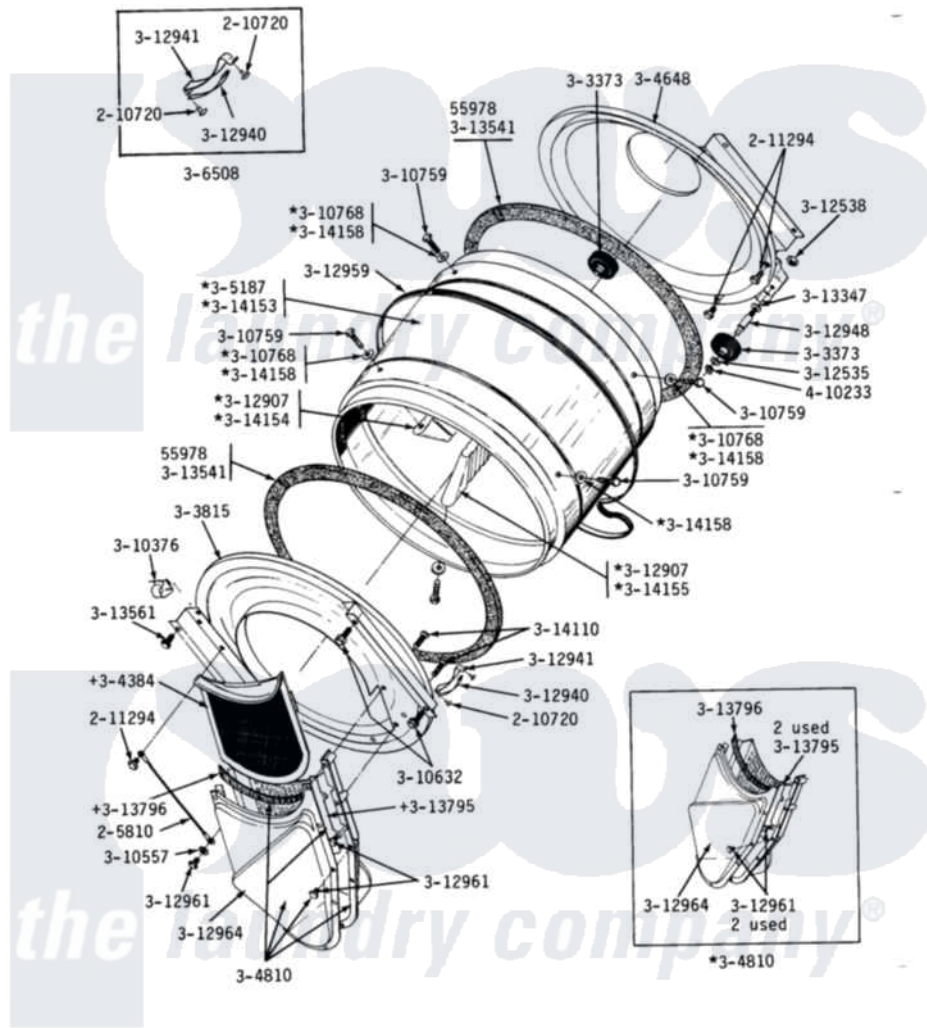

Maytag DG18CA 10 - LINT SCREEN, TUMBLER (FRONT & BACK)

DE-DG18CA-CM-CS-CT LINT SCREEN, TUMBLER, TUMBLER FRONT & TUMBLER BACK

34

Maytag [Residential Maytag DG18CA Dryer Parts](#) Parts Diagram 10 - LINT SCREEN, TUMBLER (FRONT & BACK)
Click on the part number to view part

Item	Original Part Number	Replaced By	Status	Part Description
001	Y053241			Set Screw, Motor Pulley
002	Y055978			Rubber Adhesive, 2 Oz Tube
003	205810			Wire, Ground
004	210720			Rivet, Bearing To Tumbler Frnt
005	211294	90767		Screw, 8A X 3/8 HeX Washer Head Tapping
006	Y303373	12001541		Drum Roller/Washer Assembly--W
007	Y303815	33001231		Front- Tumbler
008	Y304244			Motor Pulley With Set Screw
009	Y304384	33001003		Screen, Lint
010	Y304648	33001106		Back, Tumbler
011	Y304810		Not Available	OUTLET DUCT ASSEMBLY---S
012	Y305185	6-3051850		Pulley- MO
013	305187		Not Available	TUMBLER W/BAFFLES
014	306508			Tumbler Bearing Kit ---W

015	Y310376		Clip, Door Switch Harness
016	310557		Washer
017	Y310632	1163839	Screw
018	Y310759		Screw, Tumbler Baffles
019	NLA	Not Available	WASHER
020	312535		Washer, Vault Mounting Brk.
021	312538	33001443	Nut, Hex
022	Y312907		Tumbler Baffle
023	312940	306508	Tumbler Bearing Kit ---W
024	312941	306508	Tumbler Bearing Kit ---W
025	Y312948	6-3129480	Shaft- Tumbler
026	Y312959		Poly "V" Belt For Tumbler
027	Y312961	W10116751	Screw
028	Y312964	Not Available	OUTLET DUCT - OUTER HALF
029	Y313347	312535	Washer, Vault Mounting Brk.
030	Y313541	33313541	Seal- Tumbler
031	Y313561		Screw---NA
032	Y313795		Guide For Lint Screen
033	Y313796		Lint Seal
034	Y314110	33002917	Screw, No.10-16
035	Y314153	Not Available	TUMBLER No.
036	NLA	Not Available	TUMBLER BAFFLE - SHORT
037	314155	33001004	Baffle, Tall
038	314158		Washer, Baffle To Tumbler
039	410233	9703438	Ring-Retrn