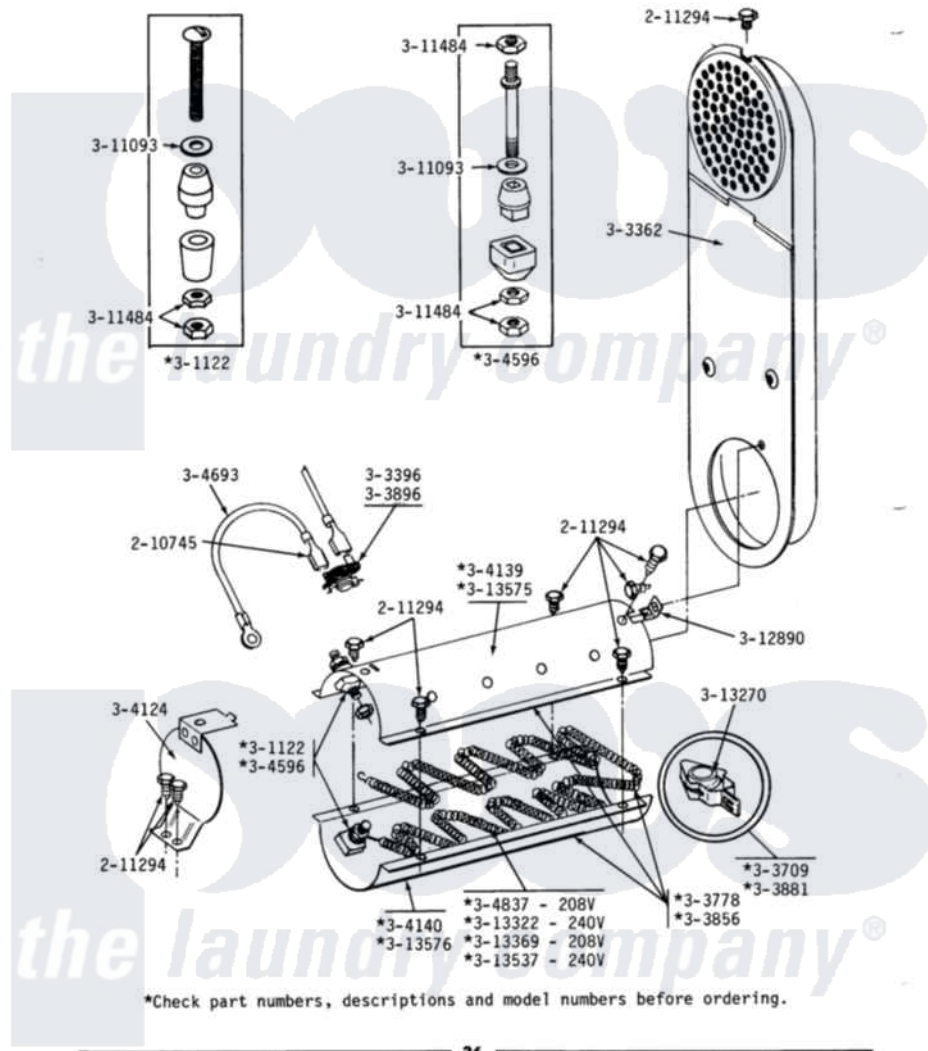

Maytag DG18CA 11 - INLET DUCT & HEATER ASSEMBLY

DE18CA-CM-CS-CT INLET DUCT & HEATER ASSEMBLY

Maytag Residential Maytag DG18CA Dryer Parts Parts Diagram 11 - INLET DUCT & HEATER ASSEMBLY
 Click on the part number to view part

Item	Original Part Number	Replaced By	Status	Part Description
001	210745			Wire Terminal
002	211294	90767		Screw, 8A X 3/8 HeX Washer Head Tapping
003	301122	Y304596		Terminal Insulator Assembly
004	Y303362			Inlet Duct Assembly - DE
005	303396			Thermostat, Hi-Limit
006	303709			Clip And Insulator Assembly
007	Y303778			Heater Assembly Complete
008	Y303856		Not Available	HEATER ASSY. COMPLETE (208V)
009	Y303881			Clip And Insulator Assembly
010	303896			Hi-Limit Thermostat-Canada
011	304124		Not Available	HEATER SHIELD
012	Y304596			Terminal Insulator Assembly
013	Y304693			Jumper Wire
014	311093			Washer, Terminal Connection
015	311484	112432		Nut