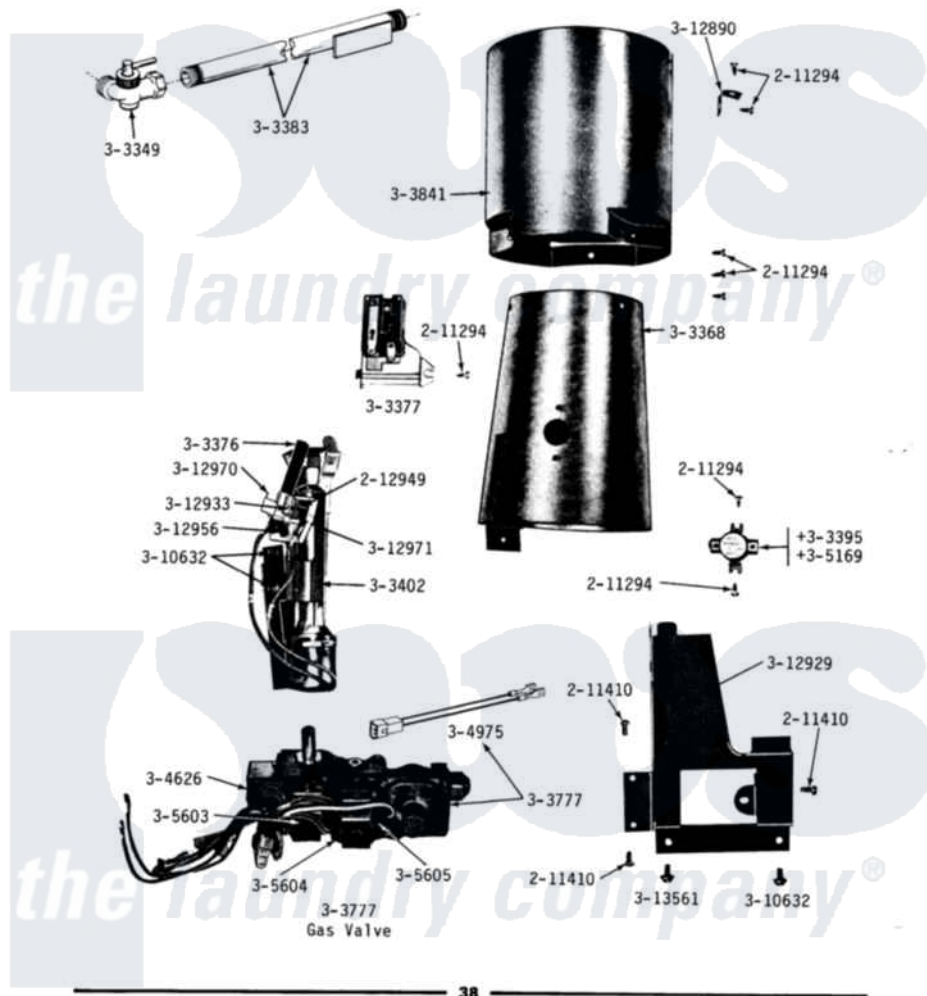

# Maytag DG18CA 12 - GAS VALVE, BURNER & COMBUSTION CONE

**DG18CA-CM-CS-CT**  
**GAS VALVE, BURNER & COMBUSTION CONE**  
 DG18CA-CM-CT ORIGINAL, SERIES 01, 02, 03 & 04  
 DG18CS ORIGINAL

Maytag [Residential Maytag DG18CA Dryer Parts](#) Parts Diagram 12 - GAS VALVE, BURNER & COMBUSTION CONE  
 Click on the part number to view part

Item	Original Part Number	Replaced By	Status	Part Description
001	211294	<a href="#">90767</a>		Screw, 8A X 3/8 HeX Washer Head Tapping
002	NLA		Not Available	SCREW, HEX HD No.8 X 3/8 INCH
003	212949	<a href="#">22001866</a>		Screw, Relay
004	NLA		Not Available	SCREW ASSM - BLUE BLOCK OPE
005	<a href="#">Y303349</a>			Angle Shut-Off, Gas Valve
006	<a href="#">Y303368</a>			Cone, Combustion
007	303376	<a href="#">4392003</a>		Ignitor
008	Y303377	<a href="#">338906</a>		Radiant, Sensor
009	Y303383	<a href="#">33001735</a>		Pipe And Bracket Assembly Series 18 Not Needed Use Vavle
010	<a href="#">303395</a>			Thermostat, Hi-Limit
011	<a href="#">Y303402</a>			Burner Assembly NA
012	Y303777	<a href="#">W10116794</a>		Gas Valve
013	<a href="#">Y303779</a>			Conversion Kit