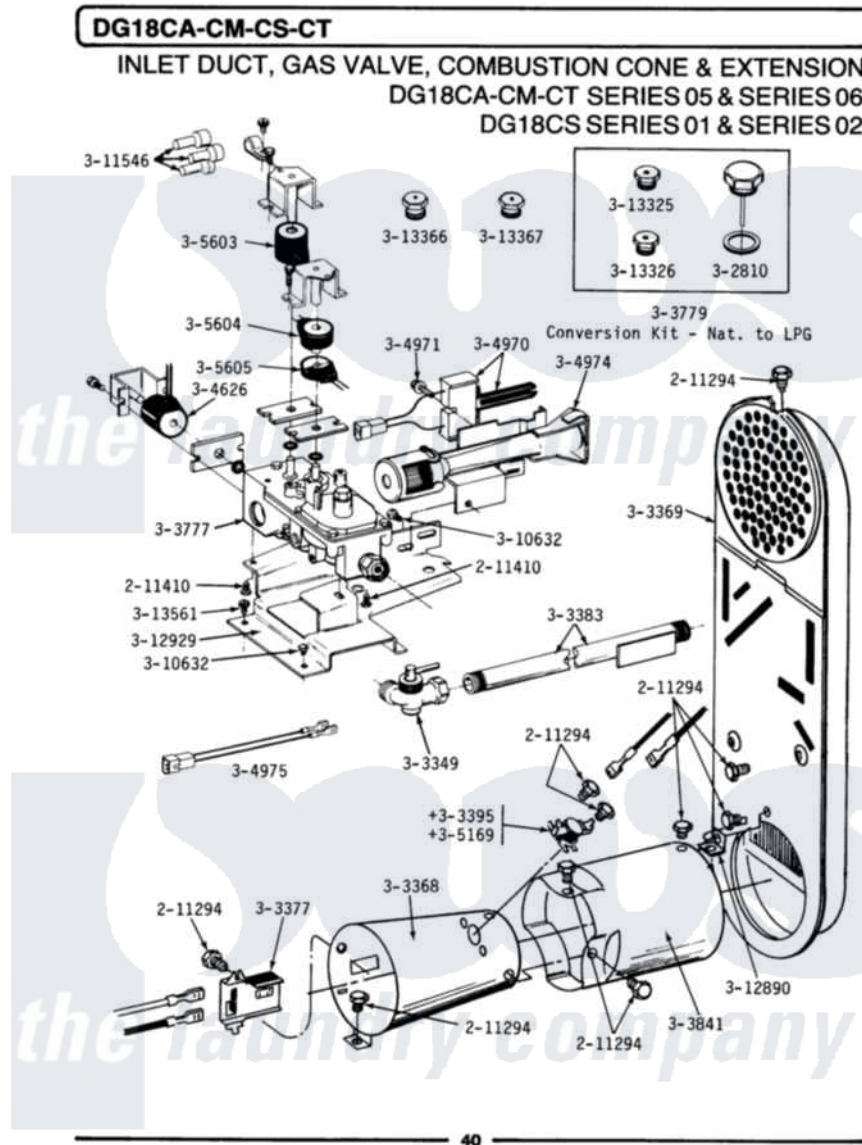

# Maytag DG18CA 13 - INLET DUCT, GAS VALVE, CONE & EXTENSION

Maytag Residential Maytag DG18CA Dryer Parts Parts Diagram 13 - INLET DUCT, GAS VALVE, CONE & EXTENSION  
 Click on the part number to view part

Item	Original Part Number	Replaced By	Status	Part Description
001	211294	<a href="#">90767</a>		Screw, 8A X 3/8 HeX Washer Head Tapping
002	NLA		Not Available	SCREW, HEX HD No.8 X 3/8 INCH
003	NLA		Not Available	SCREW ASSM - BLUE BLOCK OPE
004	<a href="#">Y303349</a>			Angle Shut-Off, Gas Valve
005	<a href="#">Y303368</a>			Cone, Combustion
006	<a href="#">Y303369</a>			Inlet Duct Assembly
007	Y303377	<a href="#">338906</a>		Radiant, Sensor
008	Y303383	<a href="#">33001735</a>		Pipe And Bracket Assembly Series 18 Not Needed Use Vavle
009	<a href="#">303395</a>			Thermostat, Hi-Limit
010	Y303777	<a href="#">W10116794</a>		Gas Valve
011	<a href="#">Y303779</a>			Conversion Kit
012	<a href="#">Y303841</a>			Cone, Extension
013	<a href="#">Y304626</a>			Side Coil

014	304970	<a href="#">4391996</a>	Ignitor
015	<a href="#">304971</a>		Screw Note: Screw, Igniter
016	304974	<a href="#">33002793</a>	Burner Assembly
017	<a href="#">304975</a>		Gas Valve Harness
018	<a href="#">305169</a>		Thermostat, Hi-Limit Gas
019	<a href="#">305603</a>		Secondary Coil
020	<a href="#">305604</a>		Holding Coil
021	<a href="#">305605</a>		Booster Coil
022	Y310632	<a href="#">1163839</a>	Screw
023	311546	<a href="#">911445</a>	Wire Connector
024	<a href="#">Y312890</a>		Retainer, Heater Chamber
025	<a href="#">312929</a>		Gas Valve Bracket
026	NLA	Not Available	MAIN BURNER ORIFICE - LPG
027	NLA	Not Available	INTERNAL ORIFICE - LPG
028	<a href="#">313366</a>		Main Burner Orifice-Ext-NAT
029	<a href="#">313367</a>		Main Burner Orifice-Int-NAT
030	<a href="#">Y313561</a>		Screw---NA