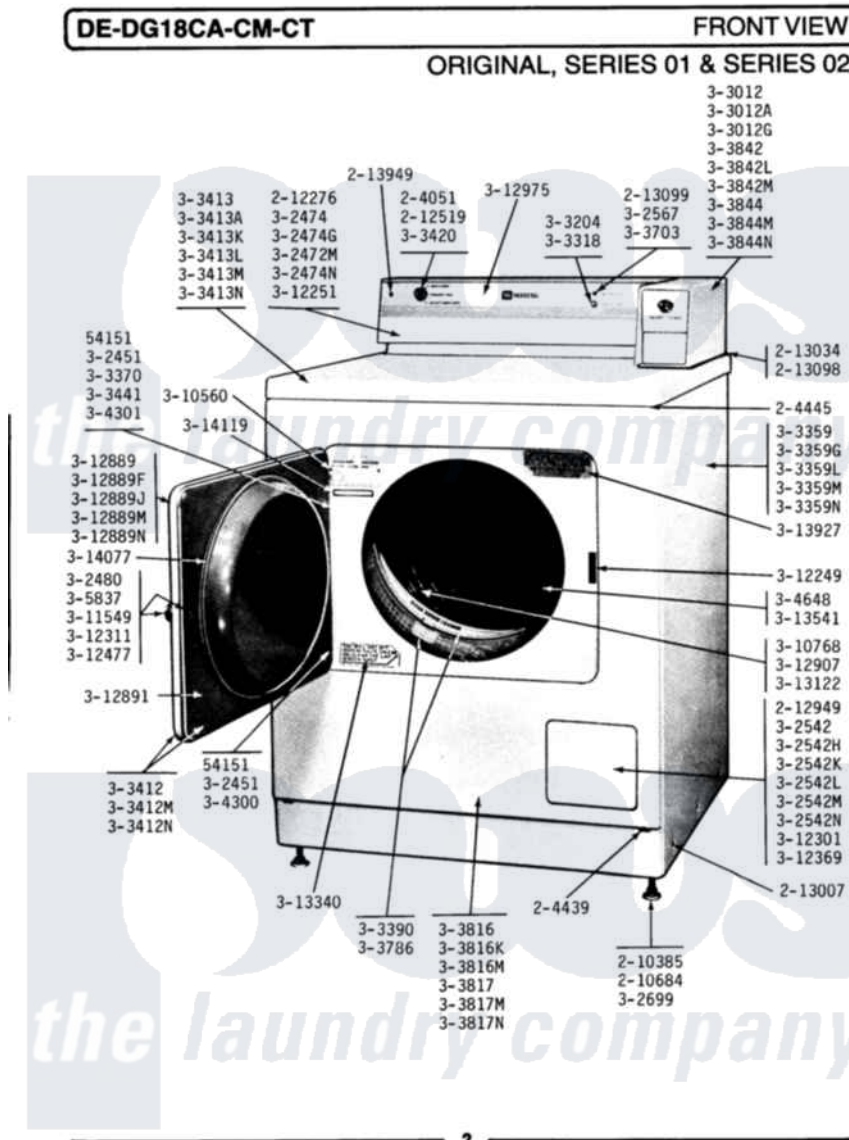

Maytag DG18CM 01 - FRONT VIEW

Maytag Residential Maytag DG18CM Dryer Parts Parts Diagram 01 - FRONT VIEW
 Click on the part number to view part

Item	Original Part Number	Replaced By	Status	Part Description
001	NLA		Not Available	SCREW, No.4-40 X 1/4
002	204051	22204051		Knob
003	204439			Screw And Fstner Assembly
004	204445			Screw And Fastener Assembly
005	210385			Lock Nut For Adjustable Leg
006	210684			Foot, Adjustable Leg
007	212276	W10116760		Screw
008	212519	488234		Screw 8-32 X 1/4
009	212949	22001866		Screw, Relay
010	213007			Xfor Cabinet See Cabinet, Back
011	NLA		Not Available	GASKET UNDER CONTROL CENTER
012	213099			Lens For Control Panel
013	213949			Screw, No.8-18 X 5/16 Inch
014	NLA		Not Available	HINGE ASSEMBLY----N
015	NLA		Not Available	CONTROL COVER-WHITE