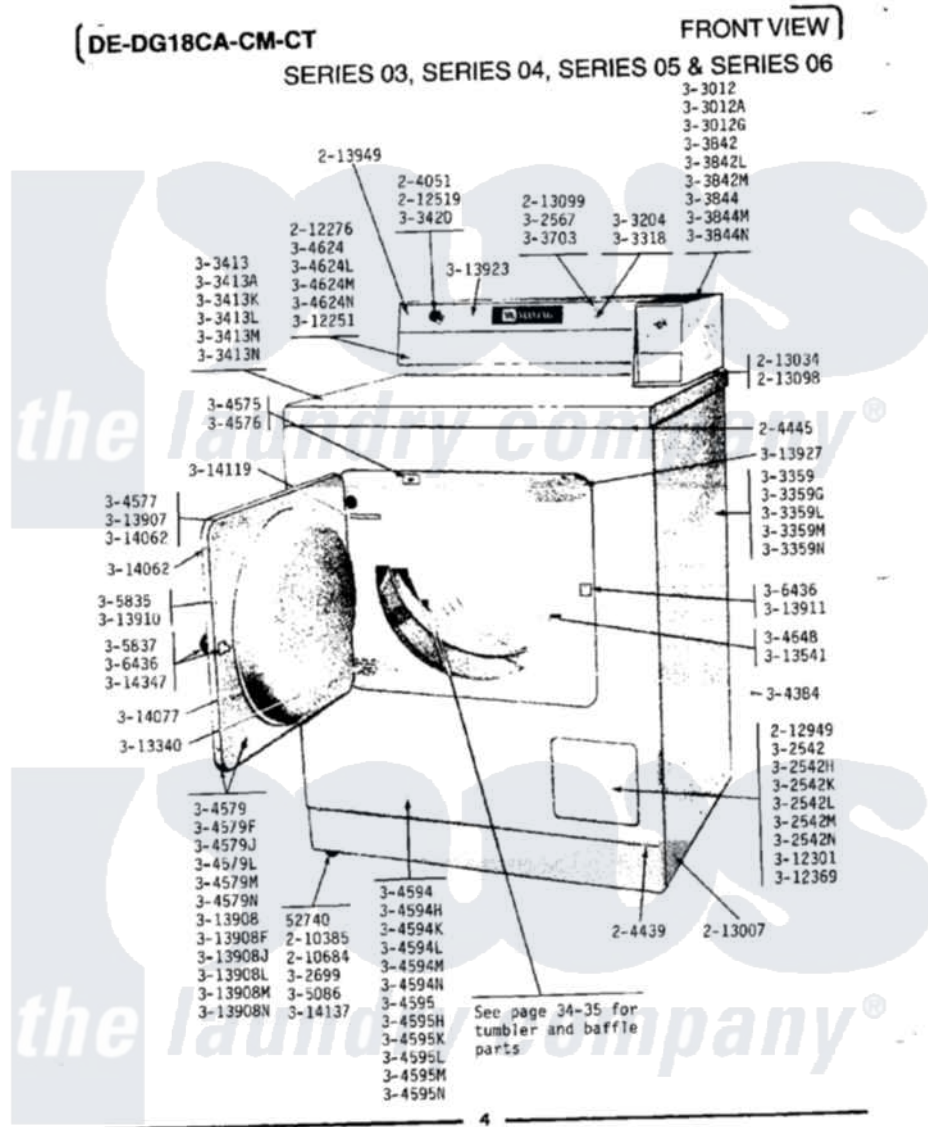

# Maytag DG18CM 02 - FRONT VIEW (SERIES 03)

Maytag [Residential Maytag DG18CM Dryer Parts](#) Parts Diagram 02 - FRONT VIEW (SERIES 03)  
 Click on the part number to view part

Item	Original Part Number	Replaced By	Status	Part Description
001	Y052740	<a href="#">62739</a>		Nut, Lock
002	204051	<a href="#">22204051</a>		Knob
003	<a href="#">204439</a>			Screw And Fstner Assembly
004	<a href="#">204445</a>			Screw And Fastener Assembly
005	<a href="#">210385</a>			Lock Nut For Adjustable Leg
006	<a href="#">210684</a>			Foot, Adjustable Leg
007	212276	<a href="#">W10116760</a>		Screw
008	212519	<a href="#">488234</a>		Screw 8-32 X 1/4
009	212949	<a href="#">22001866</a>		Screw, Relay
010	<a href="#">213007</a>			Xfor Cabinet See Cabinet, Back
011	NLA		Not Available	GASKET UNDER CONTROL CENTER
012	<a href="#">213099</a>			Lens For Control Panel
013	<a href="#">213949</a>			Screw, No.8-18 X 5/16 Inch
014	NLA		Not Available	ACCESS DOOR (WHITE)
015	NLA		Not Available	ACCESS DOOR-ALMOND