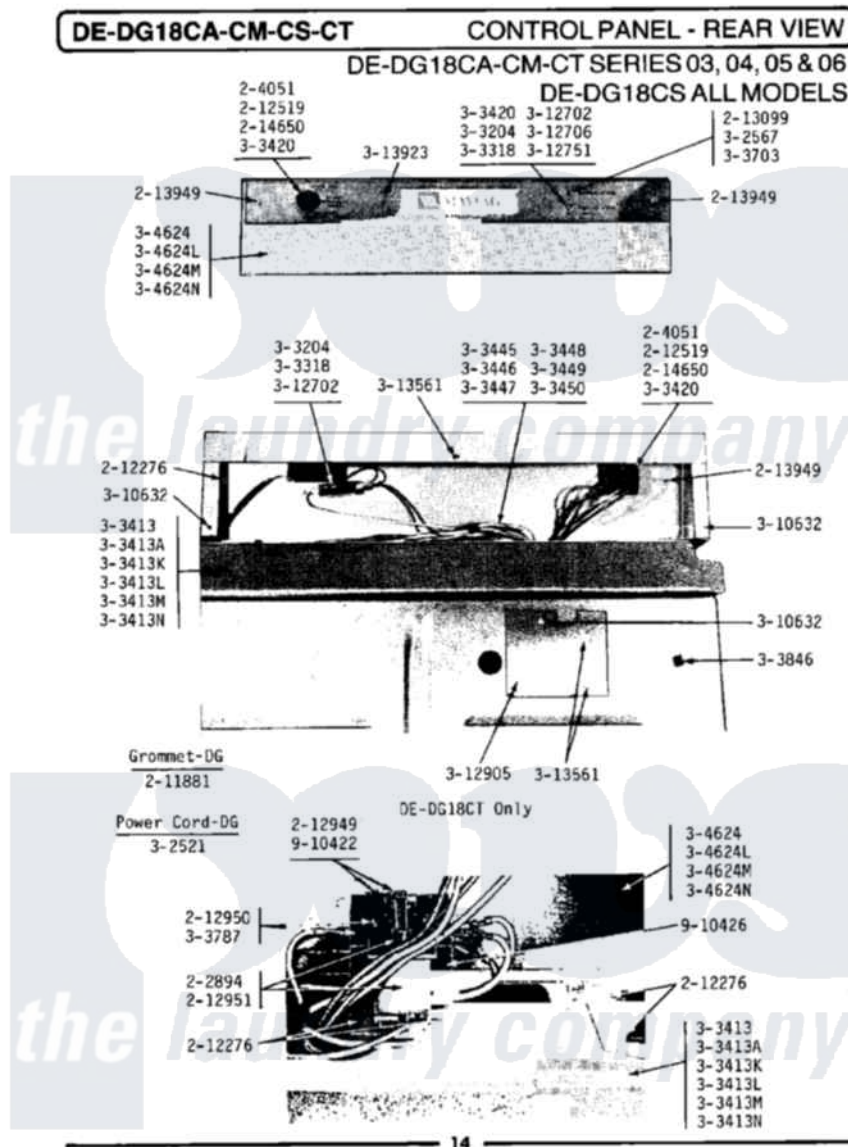

Maytag DG18CM 05 - CONTROL PANEL

Maytag Residential Maytag DG18CM Dryer Parts Parts Diagram 05 - CONTROL PANEL

Click on the part number to view part

Item	Original Part Number	Replaced By	Status	Part Description
001	204051	22204051		Knob
002	211881			Grommet, Cord Part Not Used-Gas Models Only
003	212276	W10116760		Screw
004	212519	488234		Screw 8-32 X 1/4
005	212949	22001866		Screw, Relay
006	212950	M0227520		Screw-Tc No.6-32 X 13/16", Preform SwiTch
007	212951			Screw, No.6-32 X 1/4 Inch
008	213099			Lens For Control Panel
009	213949			Screw, No.8-18 X 5/16 Inch
010	214650			Screw For 2-4051 Knob
011	302521		Not Available	CORD, POWER PART NOT USED-GAS MODELS ONLY
012	Y303204			Start Switch With Nuts
013	NLA		Not Available	TOP COVER-WHITE
014	NLA		Not Available	TOP COVER-ALMOND

015	NLA		Not Available	TOP COVER-HARVEST WHEAT
016	Y303420		Not Available	SELECTOR SWITCH
017	Y303445		Not Available	MAIN WIRE HARNESS
018	Y303703			Pilot Light
019	NLA		Not Available	SCREW & WASHER ASSY.
020	NLA		Not Available	CONTROL COVER-WHITE
021	NLA		Not Available	CONTROL COVER-ALMOND
022	NLA		Not Available	CONTROL COVER-HARVEST WHEAT
023	Y310632	1163839		Screw
024	Y311423	489483		Screw 10-32 X 1/2
025	NLA		Not Available	BACK FOR CONTROL PANEL
026	Y312702			Knurled Nut, Start Switch
027	Y312706	422617		Nut
028	312751			Lockwasher, Start Switch
029	Y312905		Not Available	COVER, TERMINAL
030	Y313561			Screw---NA
031	NLA		Not Available	CONTROL PANEL